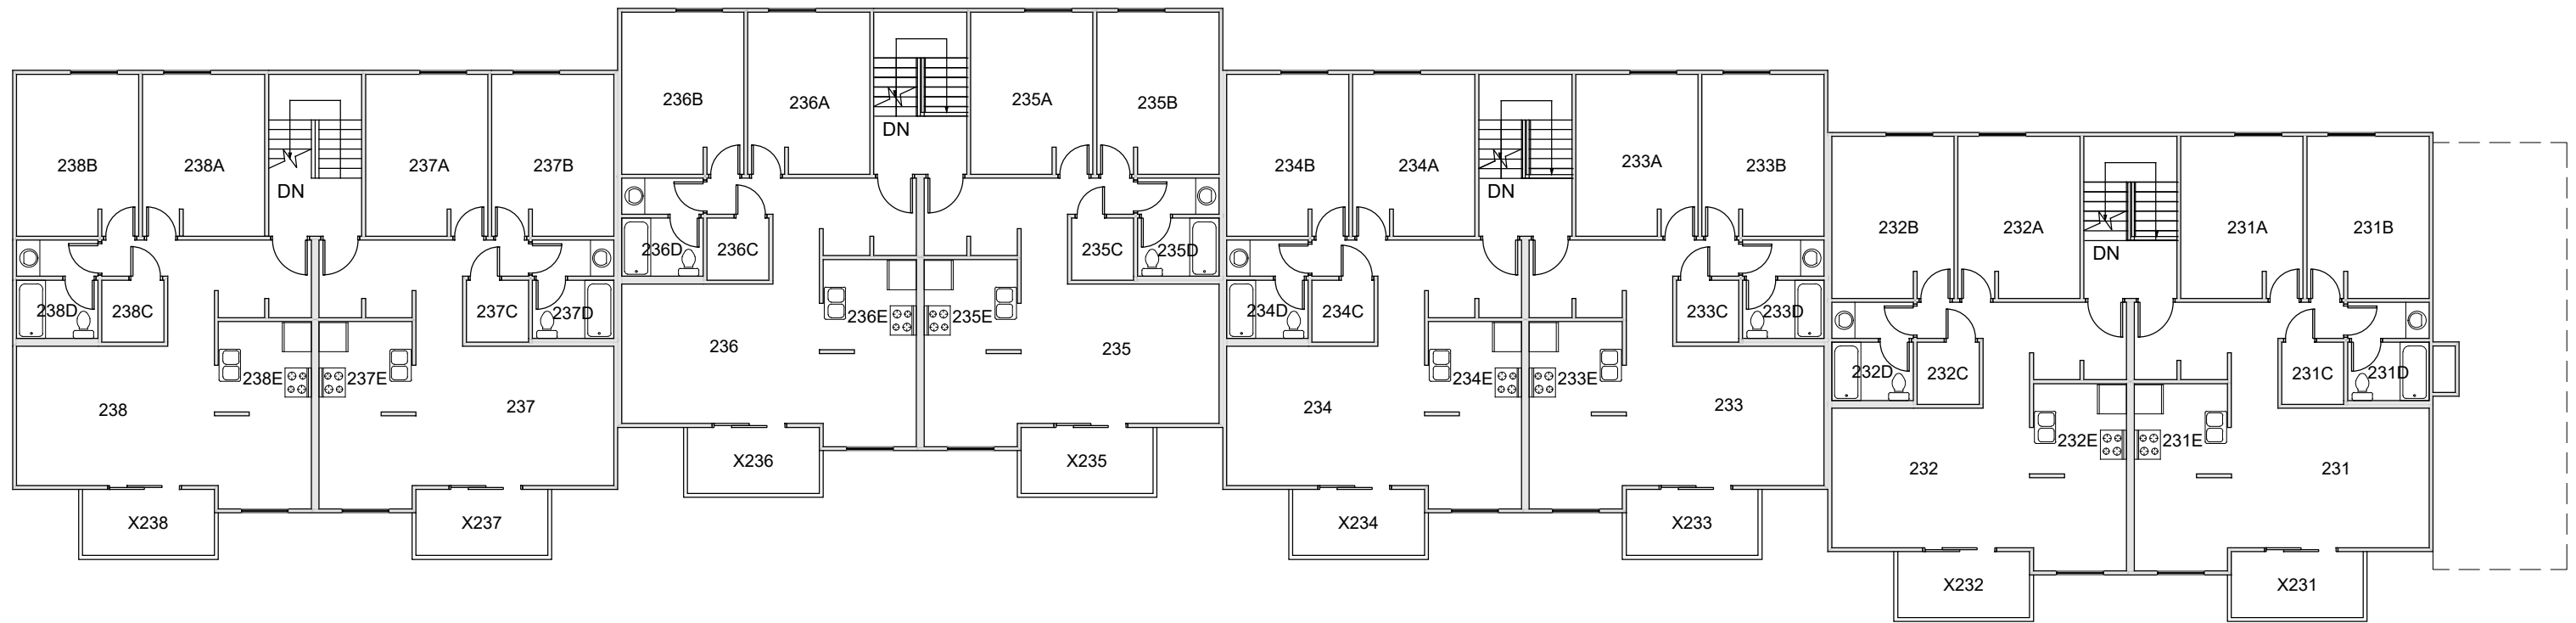

**BIRNAM WOOD BLDG 2**  
FLOOR 1

Last Drawing Revision: 09/04/2018 Last Sync With AIM: 02/09/2017

Building <b>BW02</b>
Floor # <b>1</b>

**BASE FLOOR PLAN**

Western Washington University (WWU) makes these documents available on an "as is" basis. All warranties and representations of any kind with regard to said documents are disclaimed, including the implied warranties of merchantability and fitness for a particular use. WWU does not warrant the documents against deficiencies of any kind.

**BIRNAM WOOD BLDG 2**  
 FLOOR 2  
 Last Drawing Revision: 09/04/2018  
 Last Sync With AIM: 02/09/2017

Building  
**BW02**  
 Floor #  
**2**

**BASE FLOOR PLAN**

Western Washington University (WWU) makes these documents available on an "as is" basis. All warranties and representations of any kind with regard to said documents are disclaimed, including the implied warranties of merchantability and fitness for a particular use. WWU does not warrant the documents against deficiencies of any kind.

**BIRNAM WOOD BLDG 2**  
FLOOR 3

Last Drawing Revision: 09/04/2018

Last Sync With AIM: 02/09/2017

Building  
**BW02**  
Floor #  
**3**