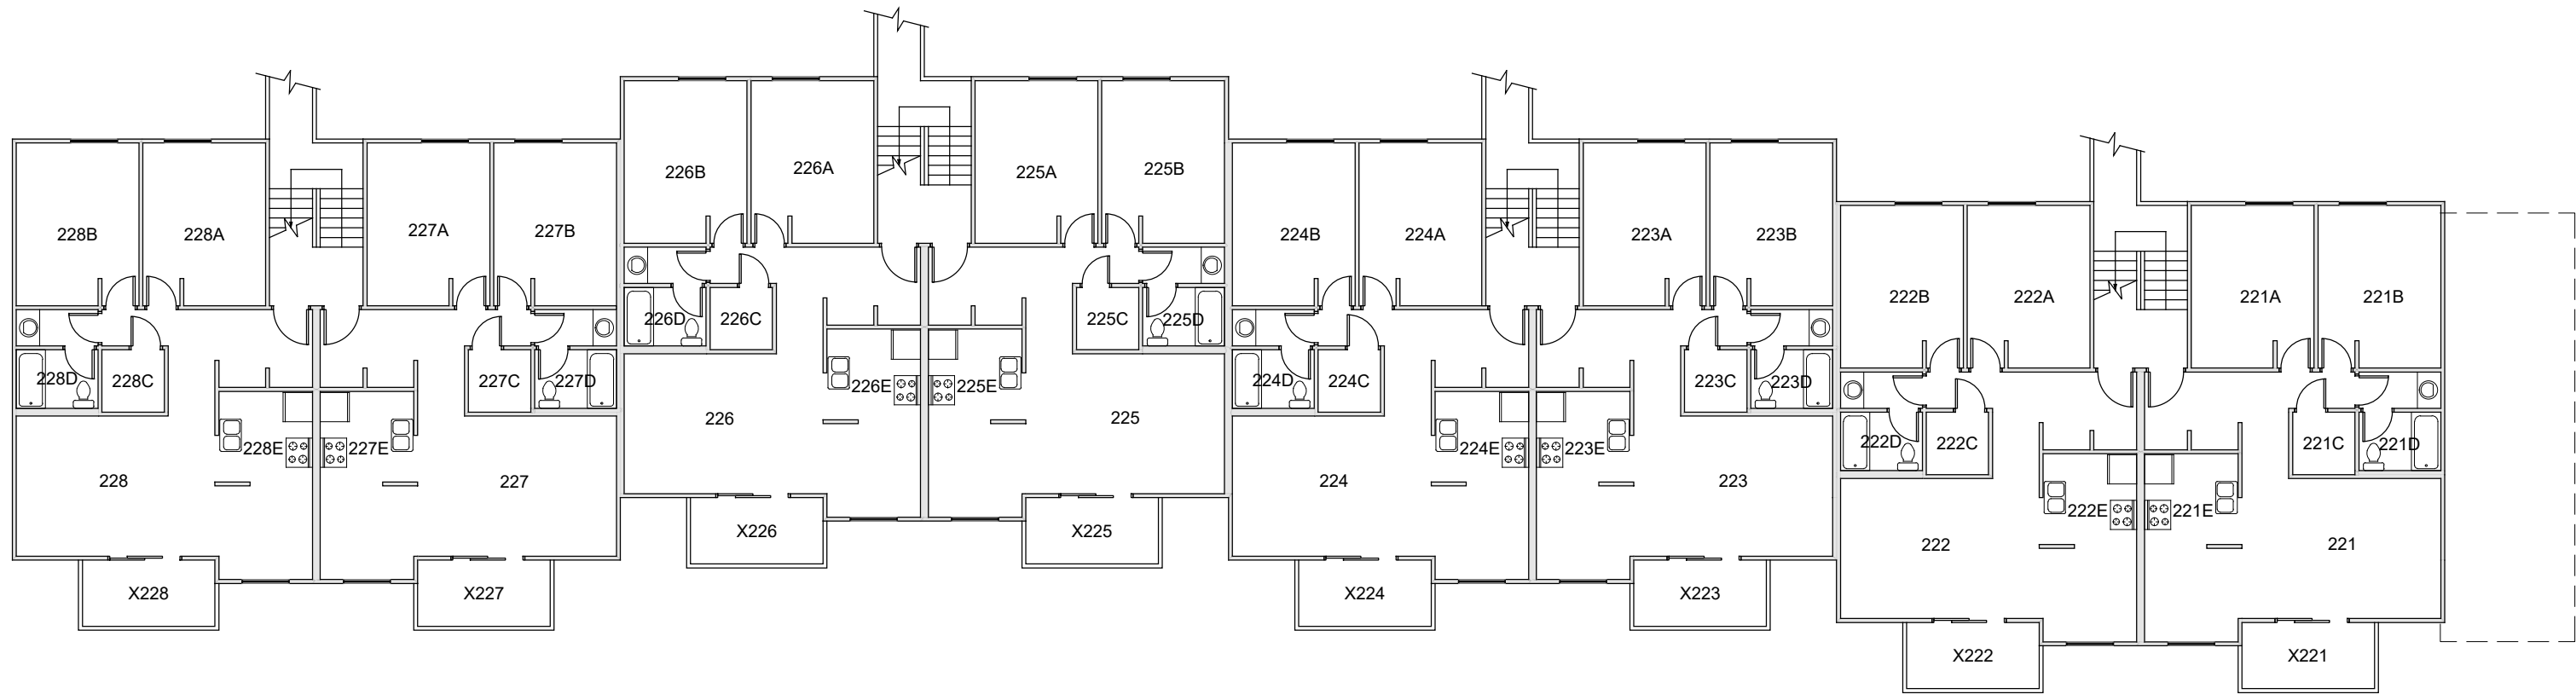

**BIRNAM WOOD BLDG 2**  
FLOOR 1

Last Drawing Revision: 09/04/2018 Last Sync With AIM: 02/09/2017

Building <b>BW02</b>
Floor # <b>1</b>

**BASE FLOOR PLAN**

Western Washington University (WWU) makes these documents available on an "as is" basis. All warranties and representations of any kind with regard to said documents are disclaimed, including the implied warranties of merchantability and fitness for a particular use. WWU does not warrant the documents against deficiencies of any kind.