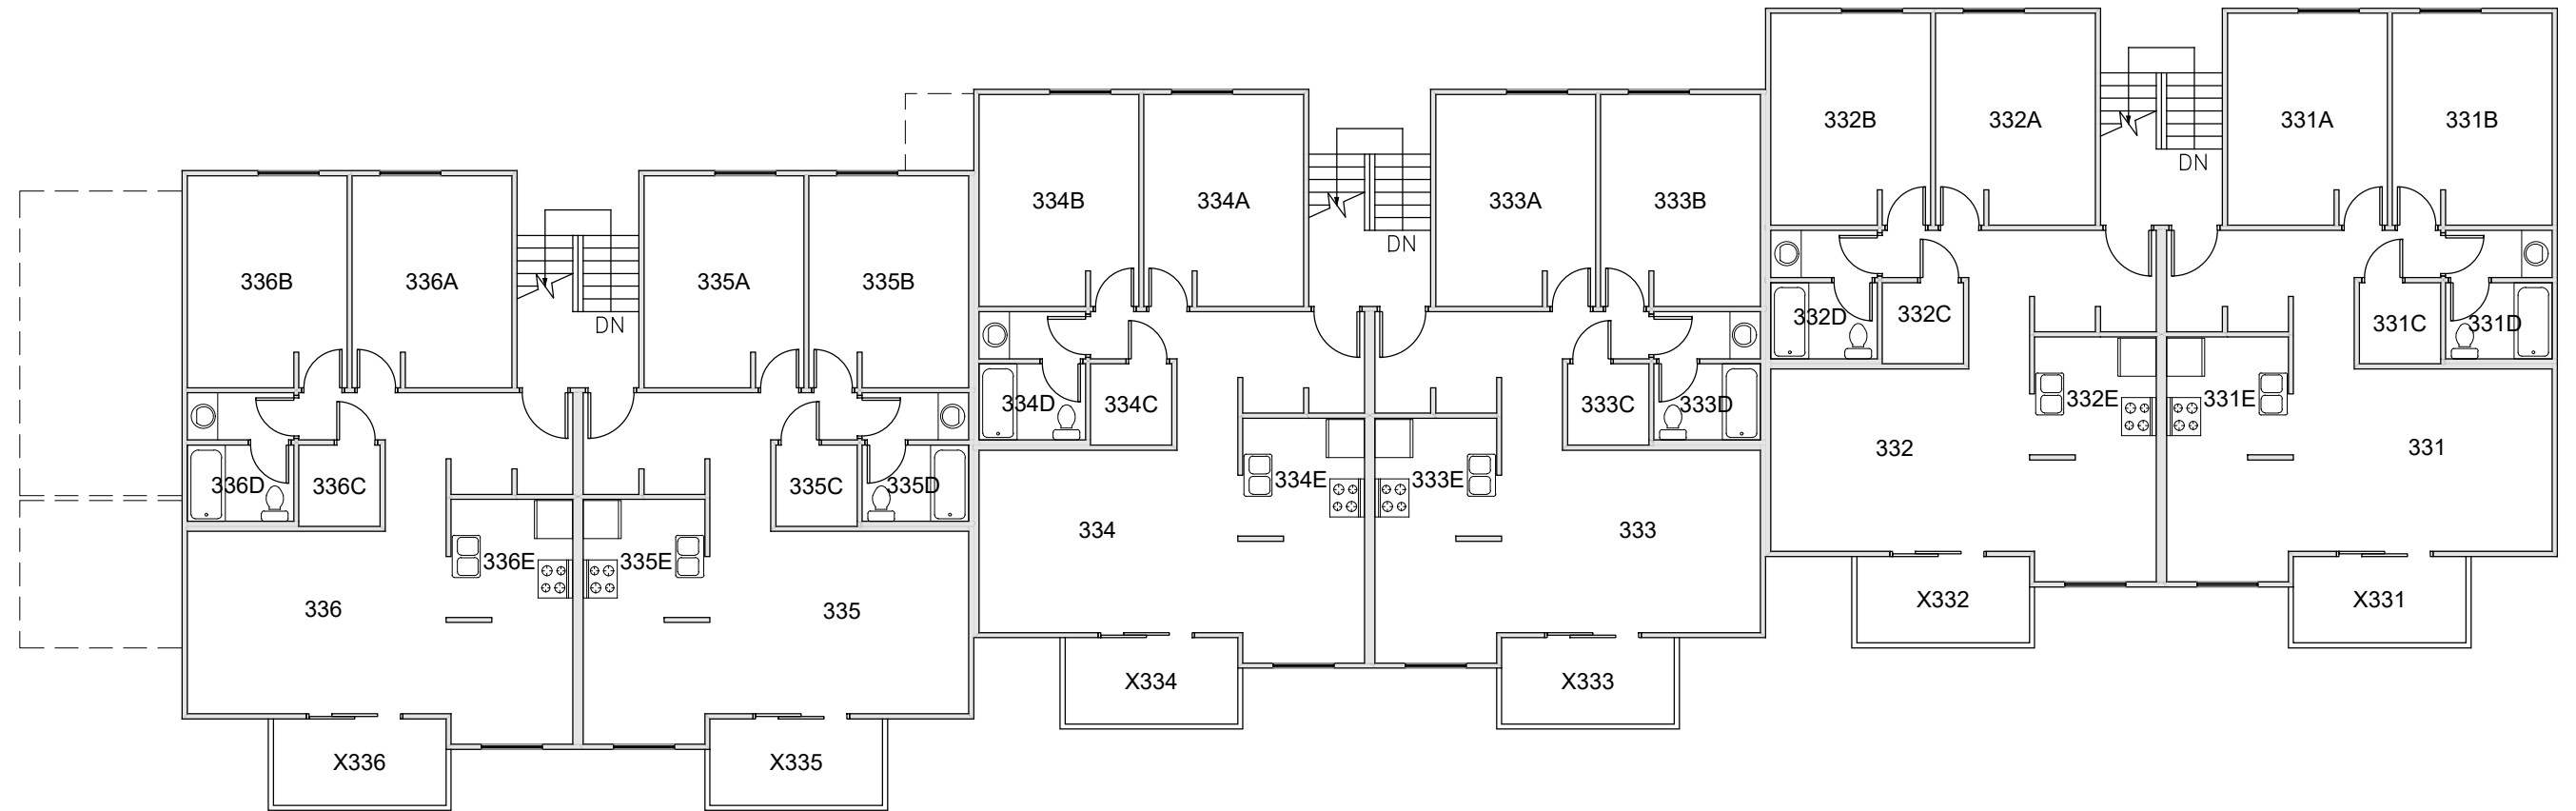

BIRNAM WOOD BLDG 3
FLOOR 1

Last Drawing Revision: 09/04/2018 Last Sync With AIM: 02/08/2017

Building BW03
Floor # 1

BASE FLOOR PLAN

Western Washington University (WWU) makes these documents available on an "as is" basis. All warranties and representations of any kind with regard to said documents are disclaimed, including the implied warranties of merchantability and fitness for a particular use. WWU does not warrant the documents against deficiencies of any kind.

BIRNAM WOOD BLDG 3
 FLOOR 2
 Last Drawing Revision: 09/04/2018
 Last Sync With AIM: 02/07/2017

Building: **BW03**
 Floor #: **2**

BASE FLOOR PLAN

Western Washington University (WWU) makes these documents available on an "as is" basis. All warranties and representations of any kind with regard to said documents are disclaimed, including the implied warranties of merchantability and fitness for a particular use. WWU does not warrant the documents against deficiencies of any kind.