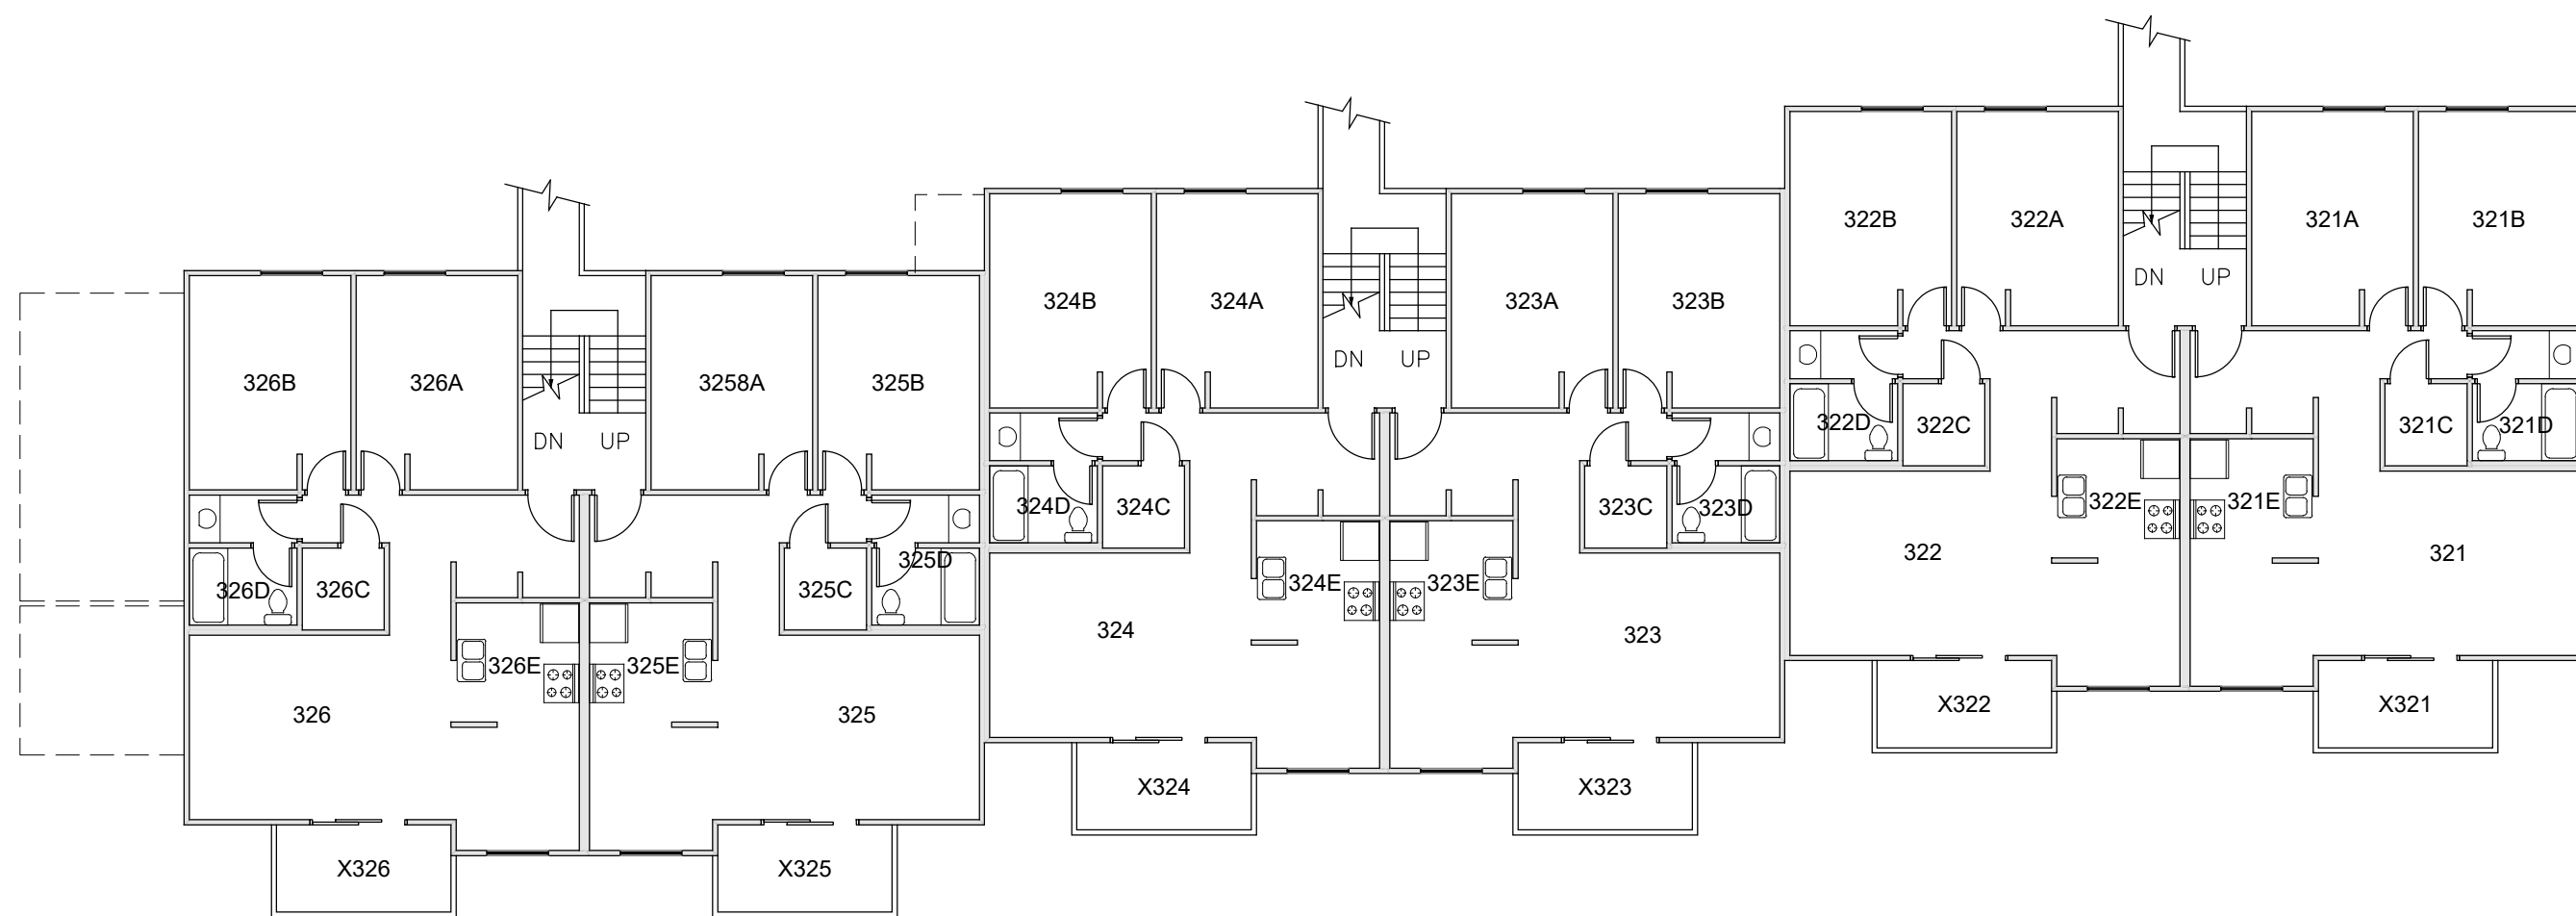

BIRNAM WOOD BLDG 3
FLOOR 1

Last Drawing Revision: 09/04/2018 Last Sync With AIM: 02/08/2017

Building BW03
Floor # 1

BASE FLOOR PLAN

Western Washington University (WWU) makes these documents available on an "as is" basis. All warranties and representations of any kind with regard to said documents are disclaimed, including the implied warranties of merchantability and fitness for a particular use. WWU does not warrant the documents against deficiencies of any kind.