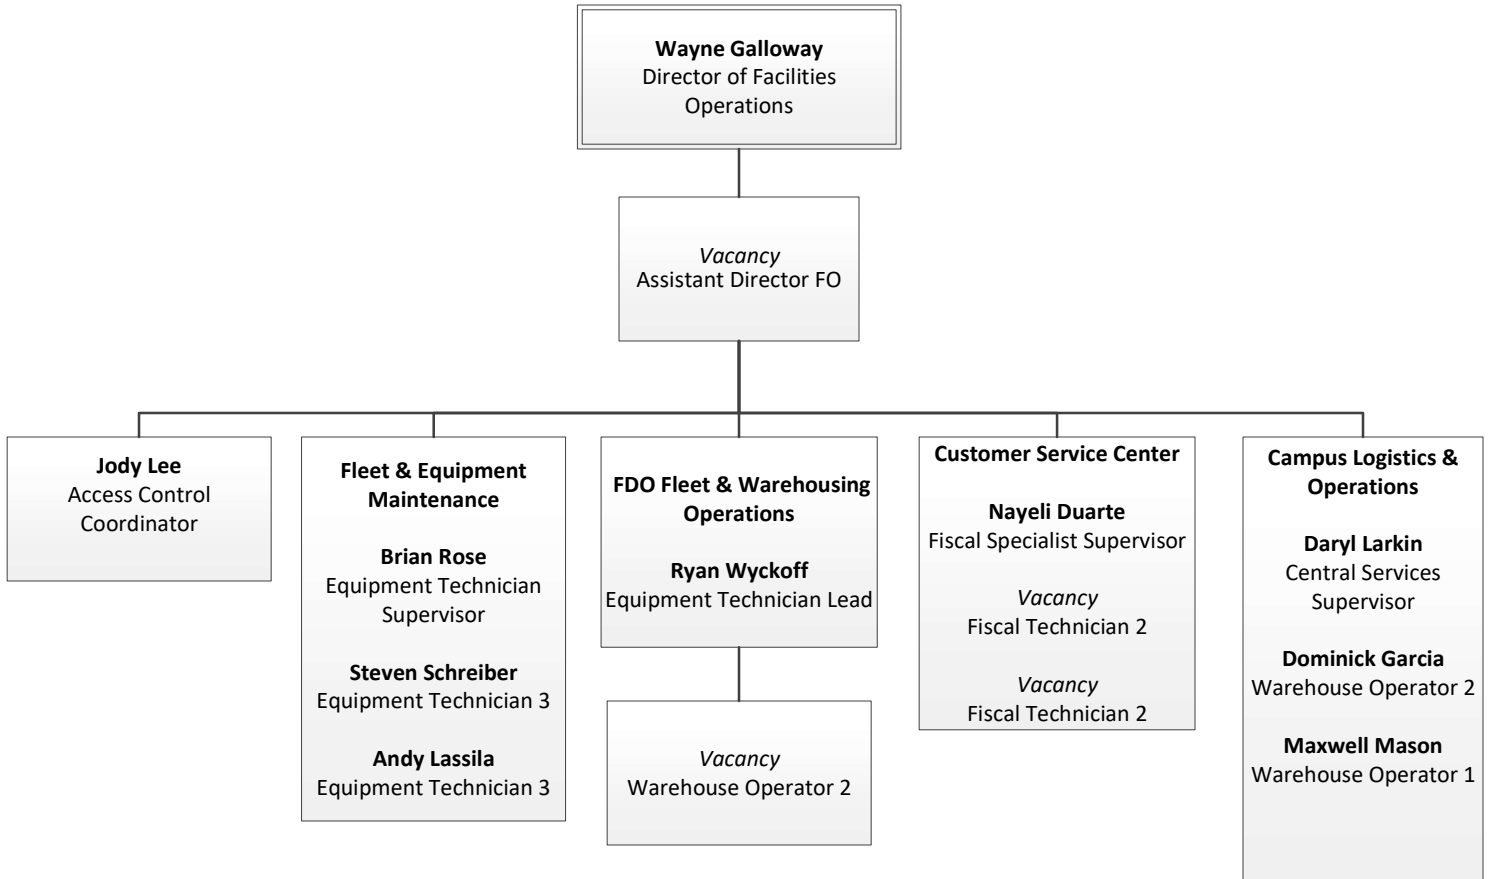

FACILITIES DEVELOPMENT AND OPERATIONS

FACILITIES DEVELOPMENT AND OPERATIONS

Academic Custodial
Wayne Galloway
Director of Facilities Operations

FACILITIES DEVELOPMENT AND OPERATIONS

UR Custodial
Wayne Galloway
Director of Facilities Operations

* denotes night shift positions

FACILITIES DEVELOPMENT AND OPERATIONS

FACILITIES DEVELOPMENT AND OPERATIONS

FACILITIES DEVELOPMENT AND OPERATIONS

Amanda Cambre
Director of Facilities Management

FACILITIES DEVELOPMENT AND OPERATIONS