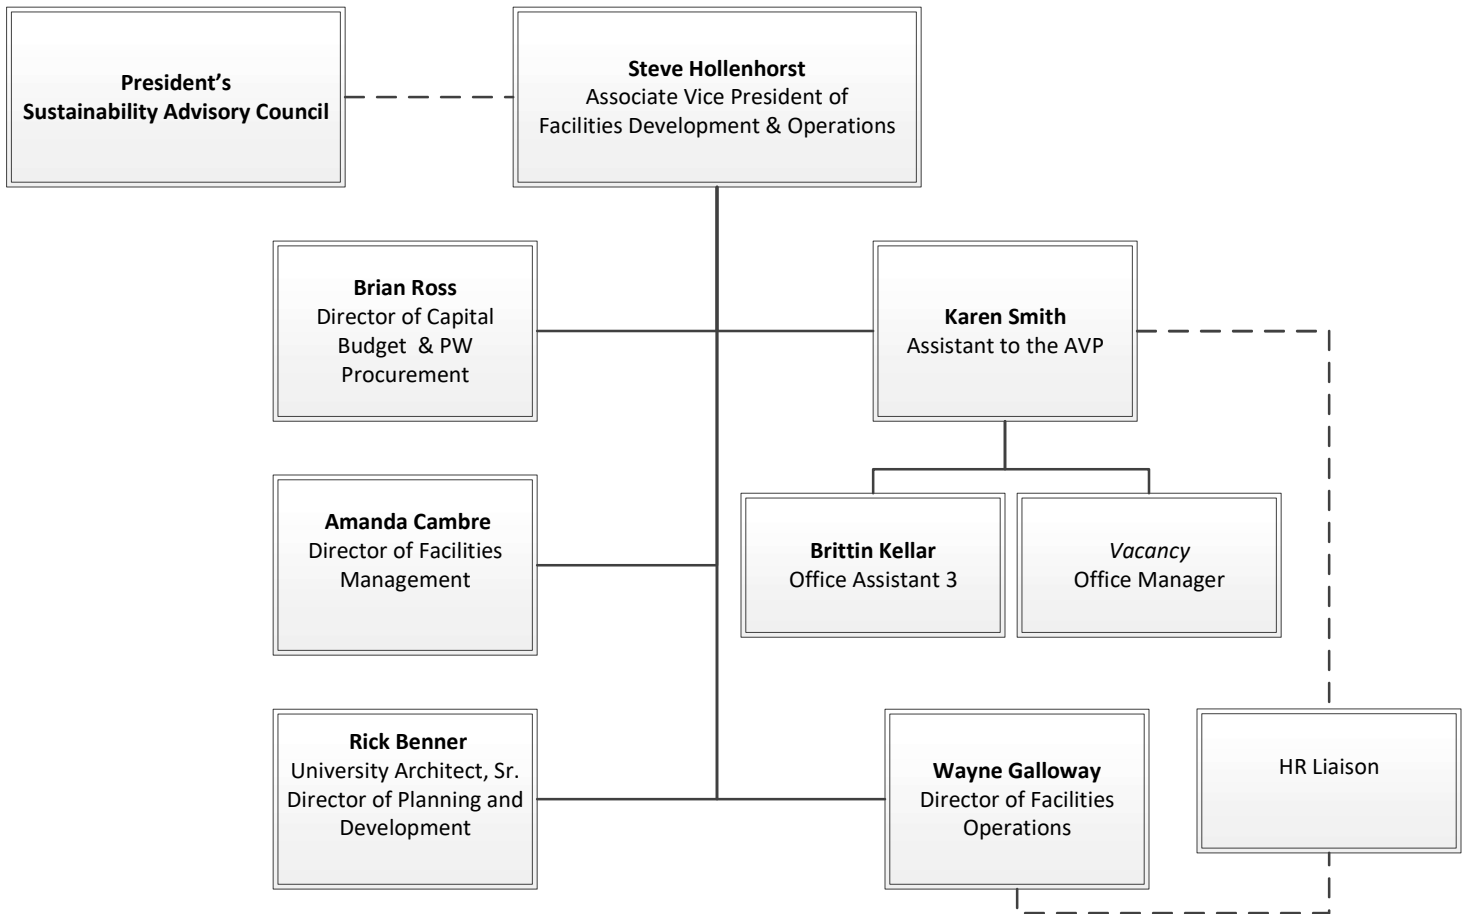

FACILITIES DEVELOPMENT AND OPERATIONS

FACILITIES DEVELOPMENT AND OPERATIONS

Academic Custodial
Wayne Galloway
Director of Facilities Operations

FACILITIES DEVELOPMENT AND OPERATIONS

UR Custodial
Wayne Galloway
Director of Facilities Operations

* denotes night shift positions

FACILITIES DEVELOPMENT AND OPERATIONS

FACILITIES DEVELOPMENT AND OPERATIONS

FACILITIES DEVELOPMENT AND OPERATIONS

Amanda Cambre
Director of Facilities Management

FACILITIES DEVELOPMENT AND OPERATIONS