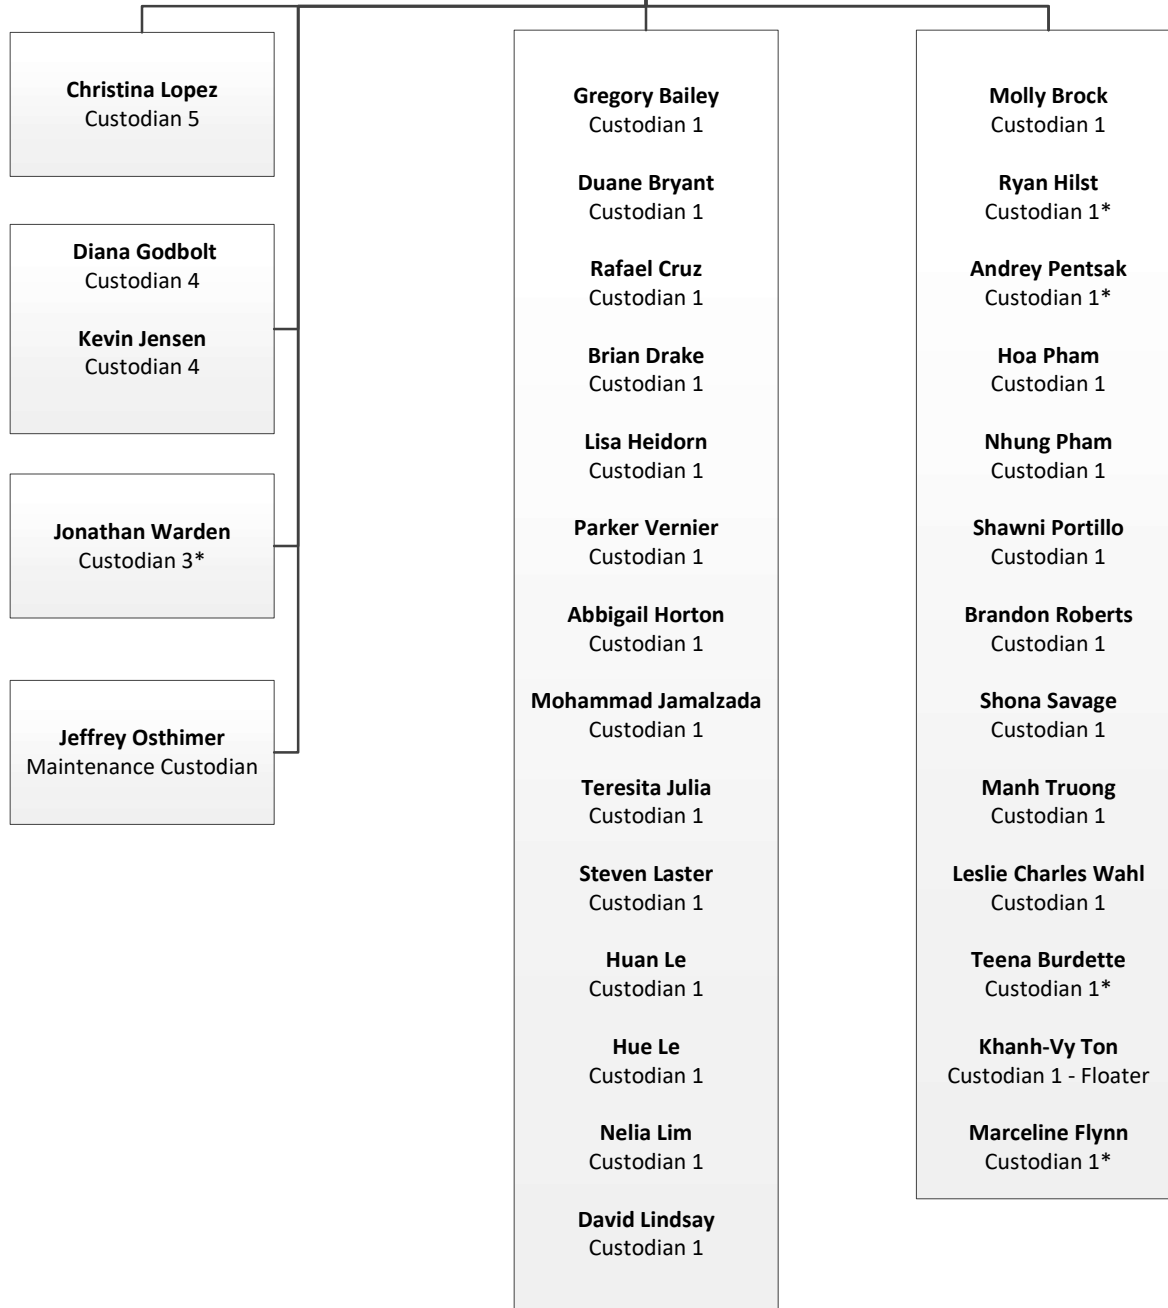

FACILITIES DEVELOPMENT AND OPERATIONS

FACILITIES DEVELOPMENT AND OPERATIONS

Academic Custodial
Wayne Galloway
Director of Facilities Operations

FACILITIES DEVELOPMENT AND OPERATIONS

UR Custodial
Wayne Galloway
Director of Facilities Operations

* denotes night shift positions

FACILITIES DEVELOPMENT AND OPERATIONS

FACILITIES DEVELOPMENT AND OPERATIONS

FACILITIES DEVELOPMENT AND OPERATIONS

Amanda Cambre
Director of Facilities Management

FACILITIES DEVELOPMENT AND OPERATIONS