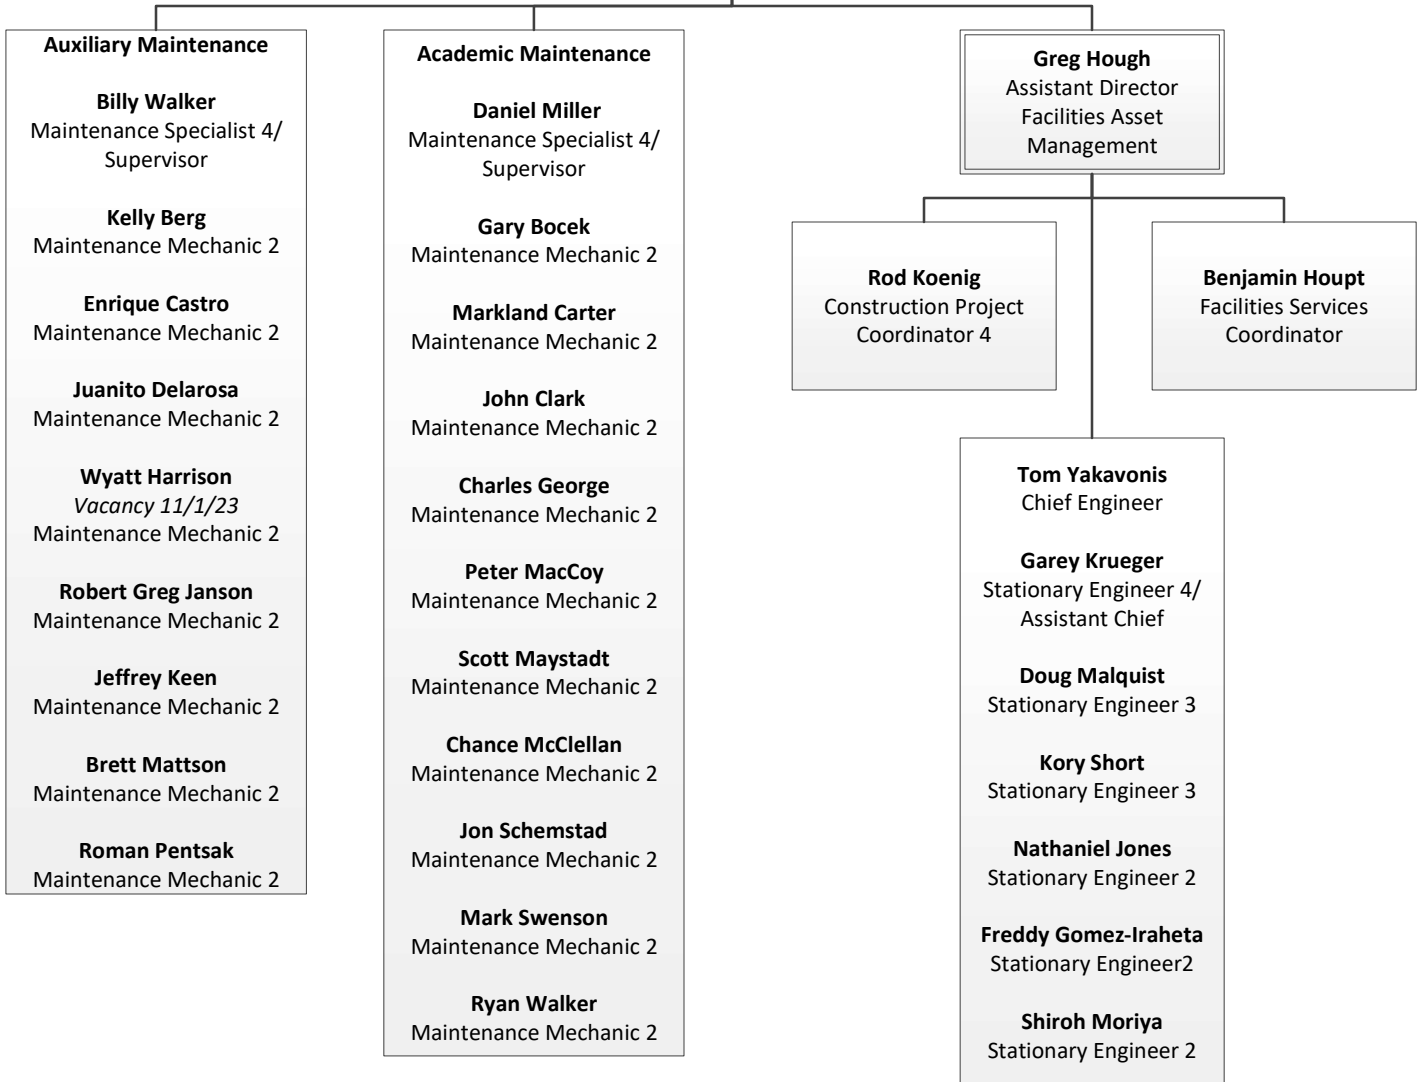

* denotes night shift positions

FACILITIES DEVELOPMENT AND OPERATIONS

FACILITIES DEVELOPMENT AND OPERATIONS

FACILITIES DEVELOPMENT AND OPERATIONS

Amanda Cambre
Director of Facilities Management

FACILITIES DEVELOPMENT AND OPERATIONS