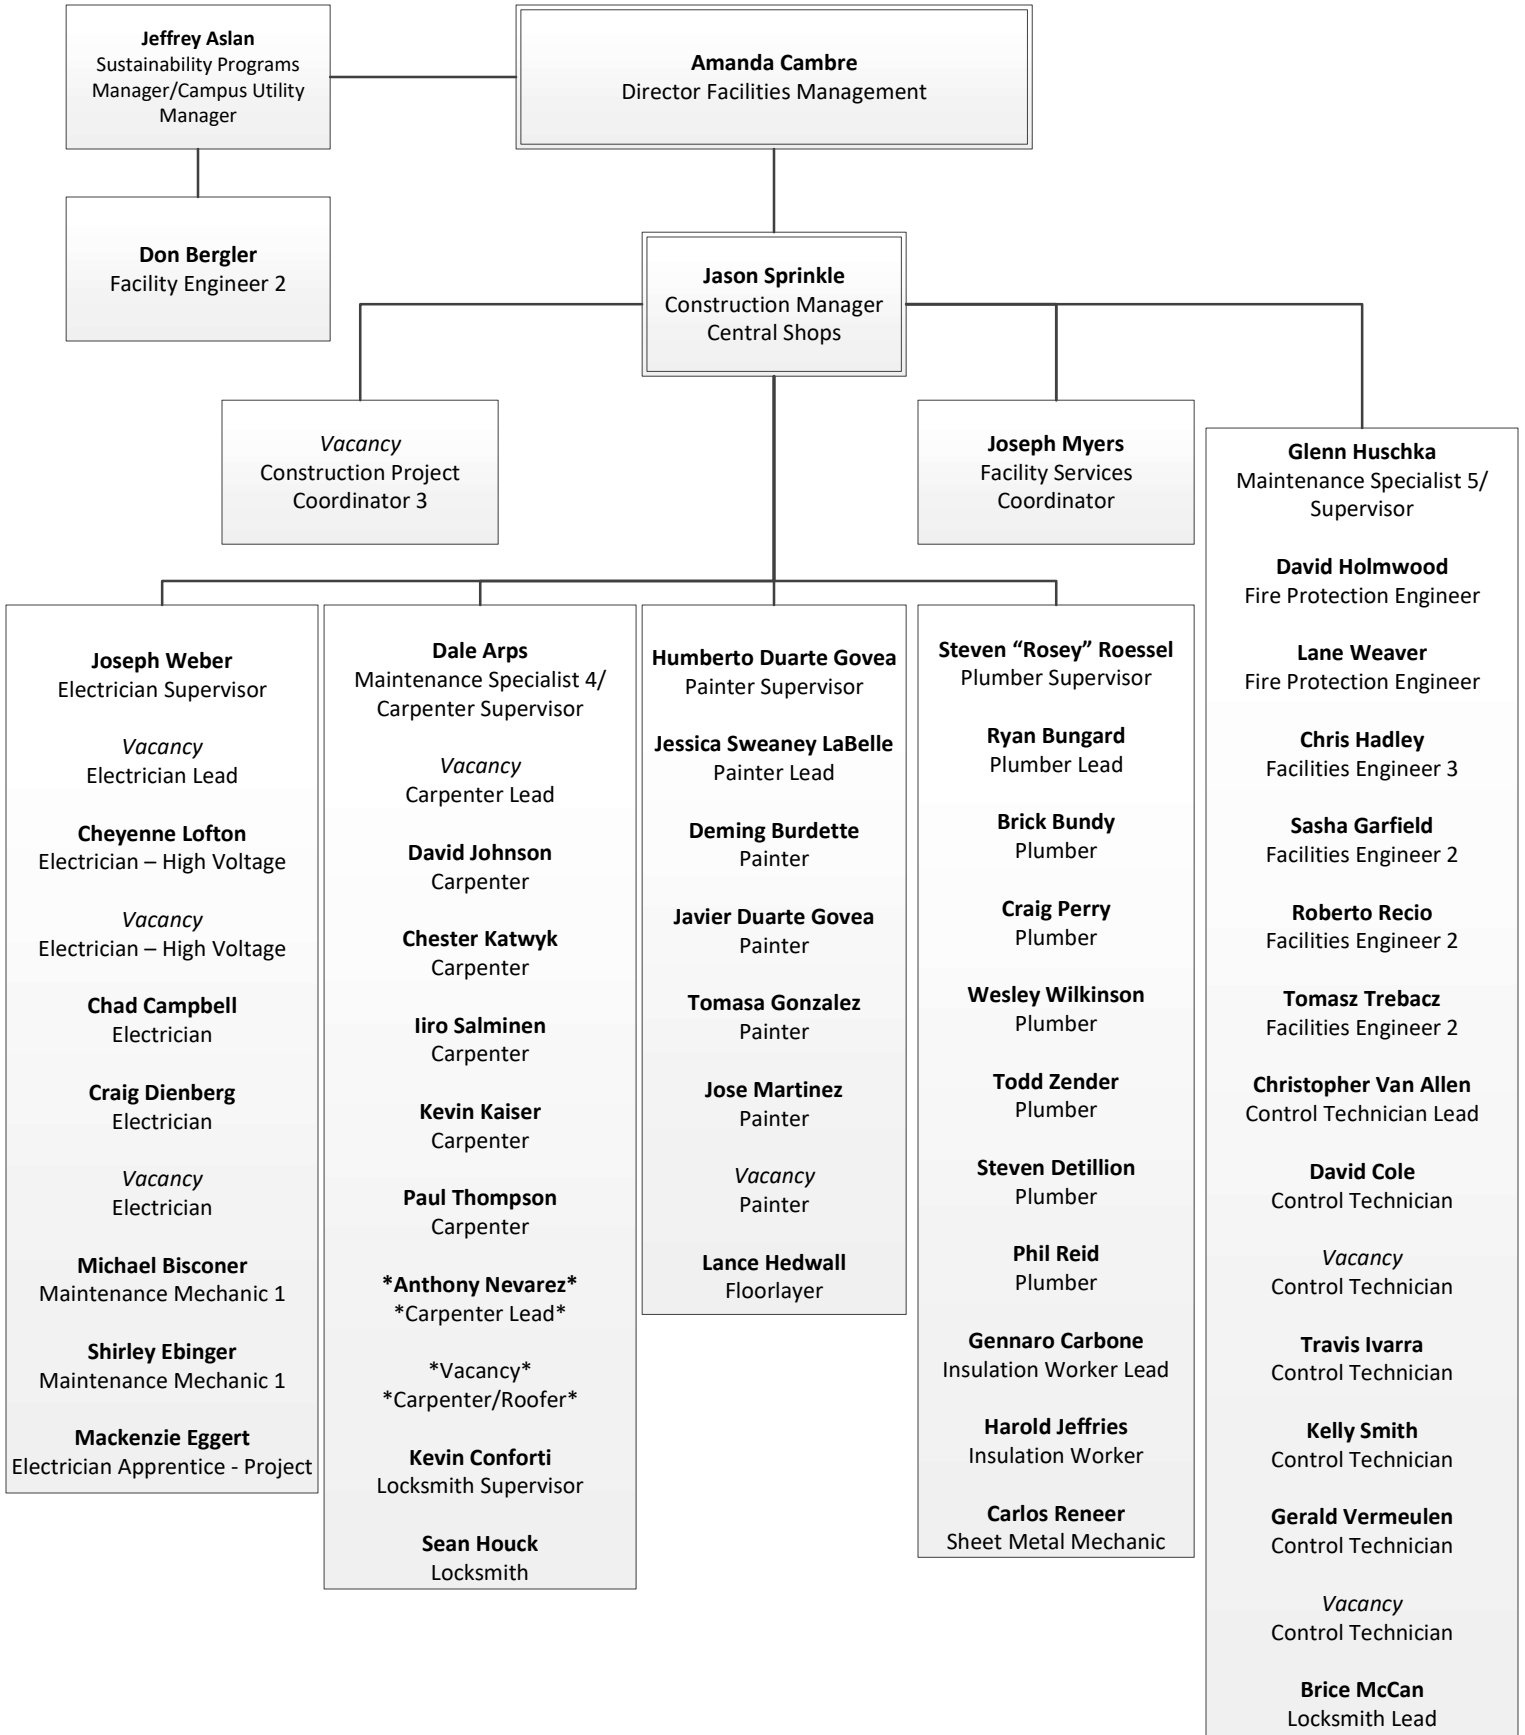

* denotes night shift positions

FACILITIES DEVELOPMENT AND OPERATIONS

FACILITIES DEVELOPMENT AND OPERATIONS

FACILITIES DEVELOPMENT AND OPERATIONS

Amanda Cambre
Director of Facilities Management

FACILITIES DEVELOPMENT AND OPERATIONS