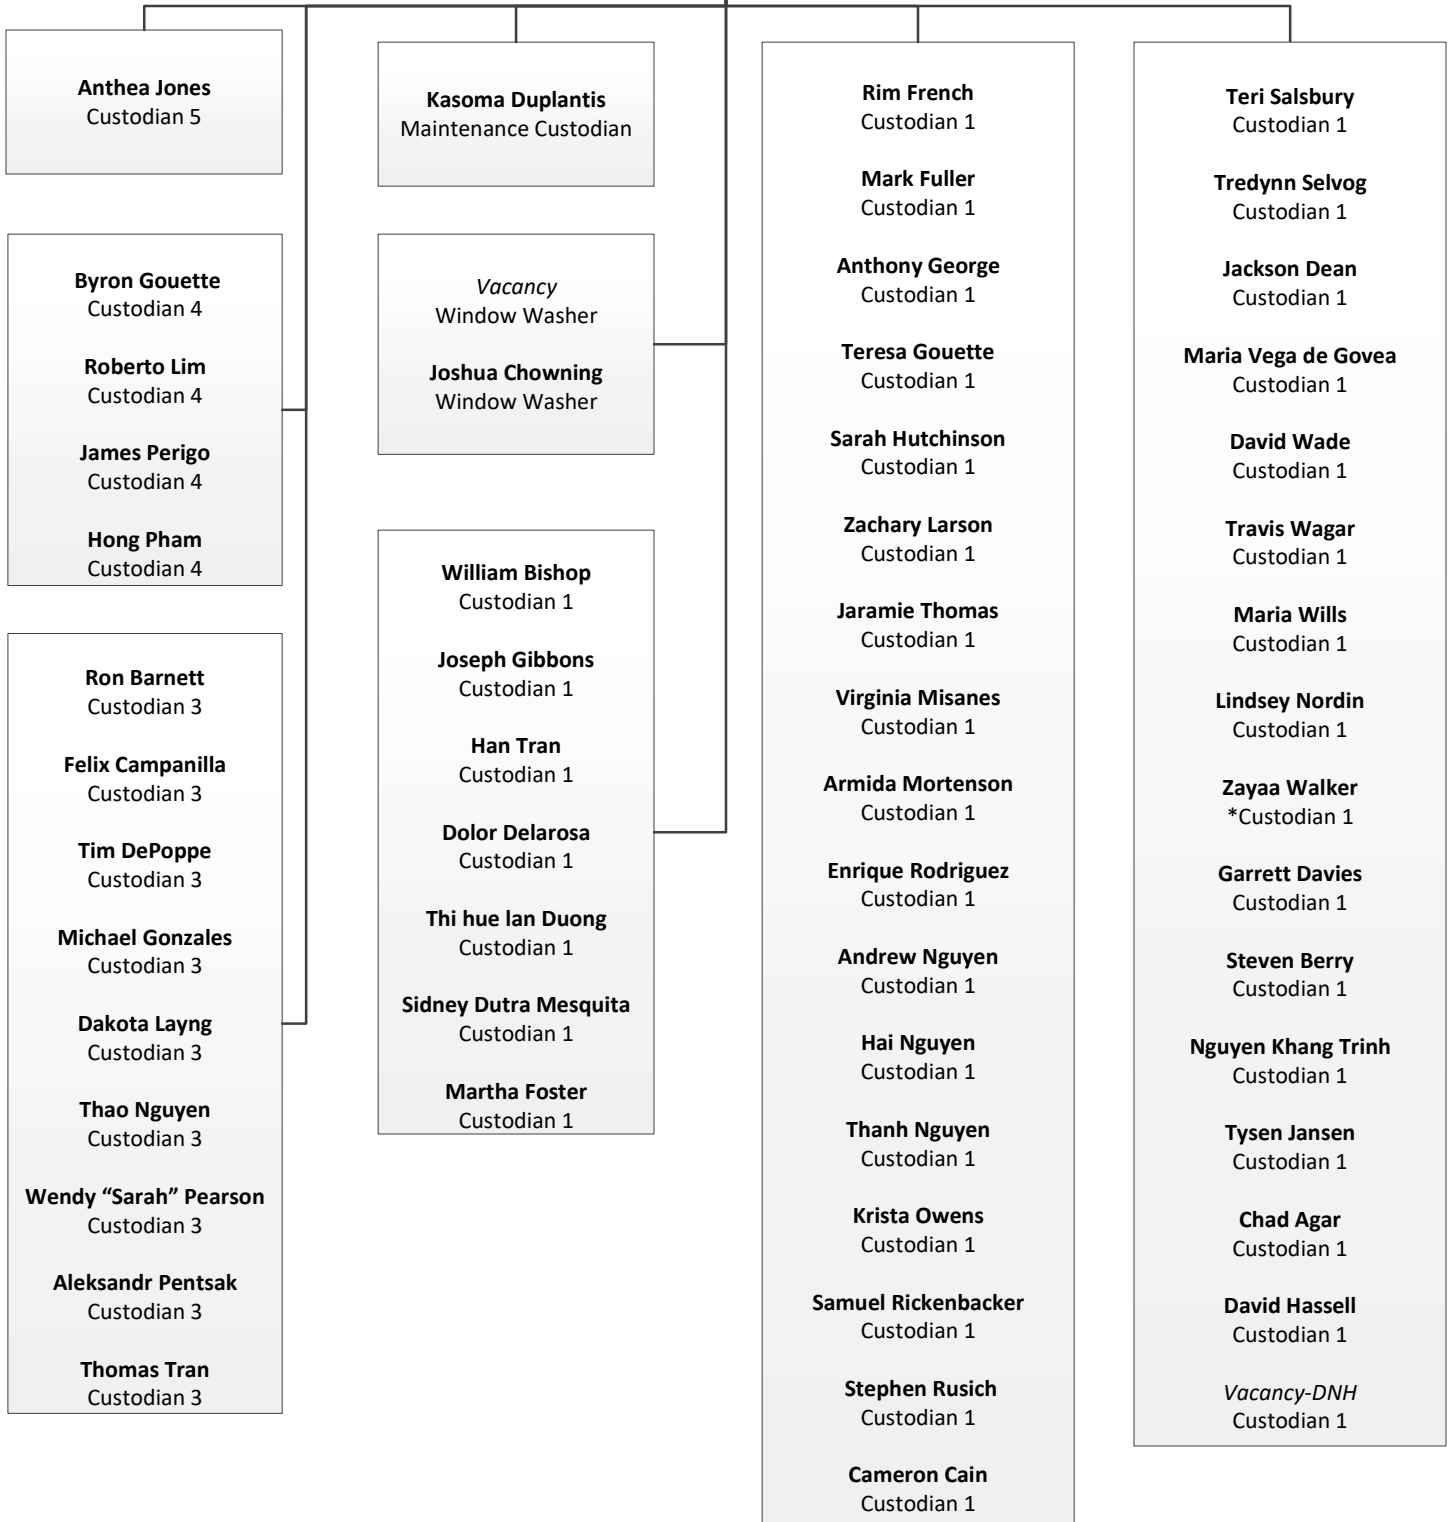

FACILITIES DEVELOPMENT AND OPERATIONS

FACILITIES DEVELOPMENT AND OPERATIONS

Academic Custodial
Wayne Galloway
Director of Facilities Operations

FACILITIES DEVELOPMENT AND OPERATIONS

UR Custodial
Wayne Galloway
Director of Facilities Operations

* denotes night shift positions

FACILITIES DEVELOPMENT AND OPERATIONS

FACILITIES DEVELOPMENT AND OPERATIONS

FACILITIES DEVELOPMENT AND OPERATIONS

Amanda Cambre
Director of Facilities Management

FACILITIES DEVELOPMENT AND OPERATIONS