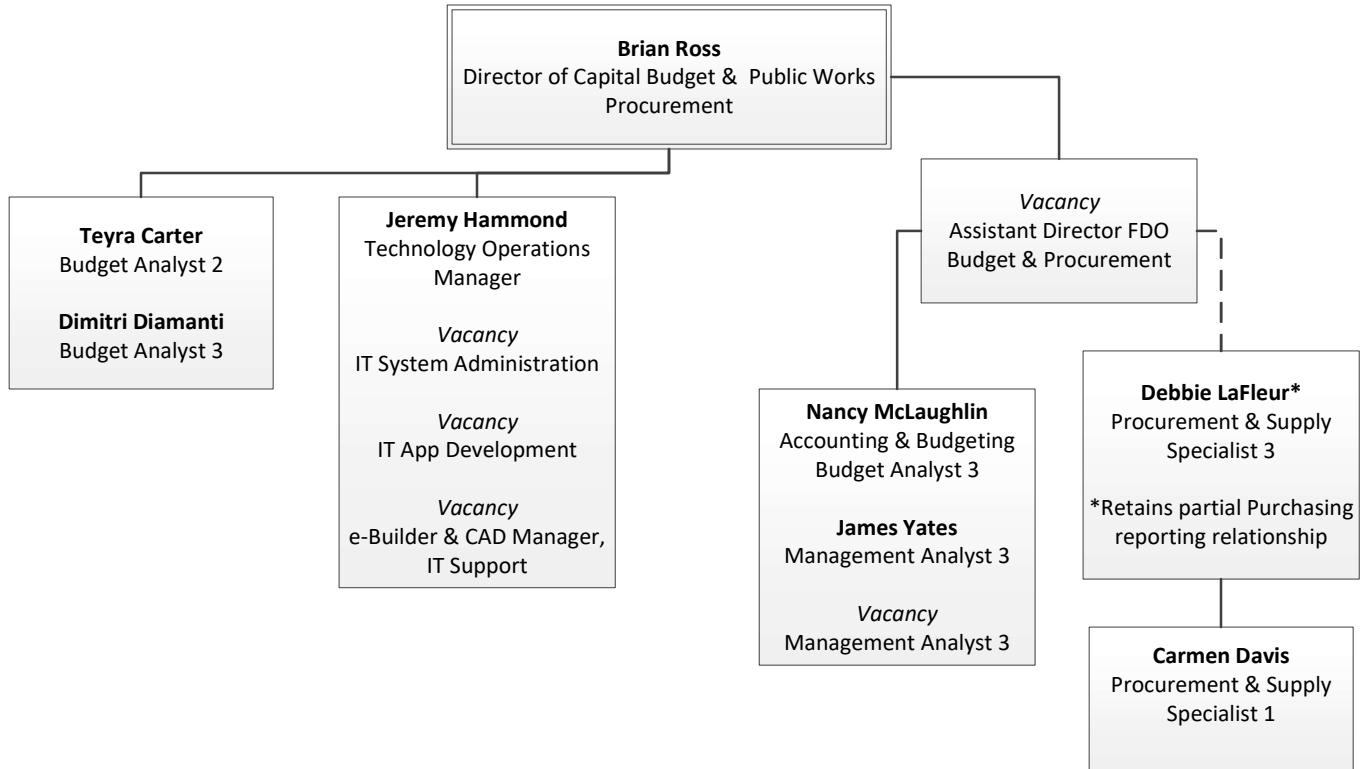

* denotes night shift positions

FACILITIES DEVELOPMENT AND OPERATIONS

FACILITIES DEVELOPMENT AND OPERATIONS

FACILITIES DEVELOPMENT AND OPERATIONS

Amanda Cambre
Director of Facilities Management

FACILITIES DEVELOPMENT AND OPERATIONS

FACILITIES DEVELOPMENT AND OPERATIONS

FACILITIES DEVELOPMENT AND OPERATIONS

Rick Benner
University Architect, Senior Director of Planning and Development