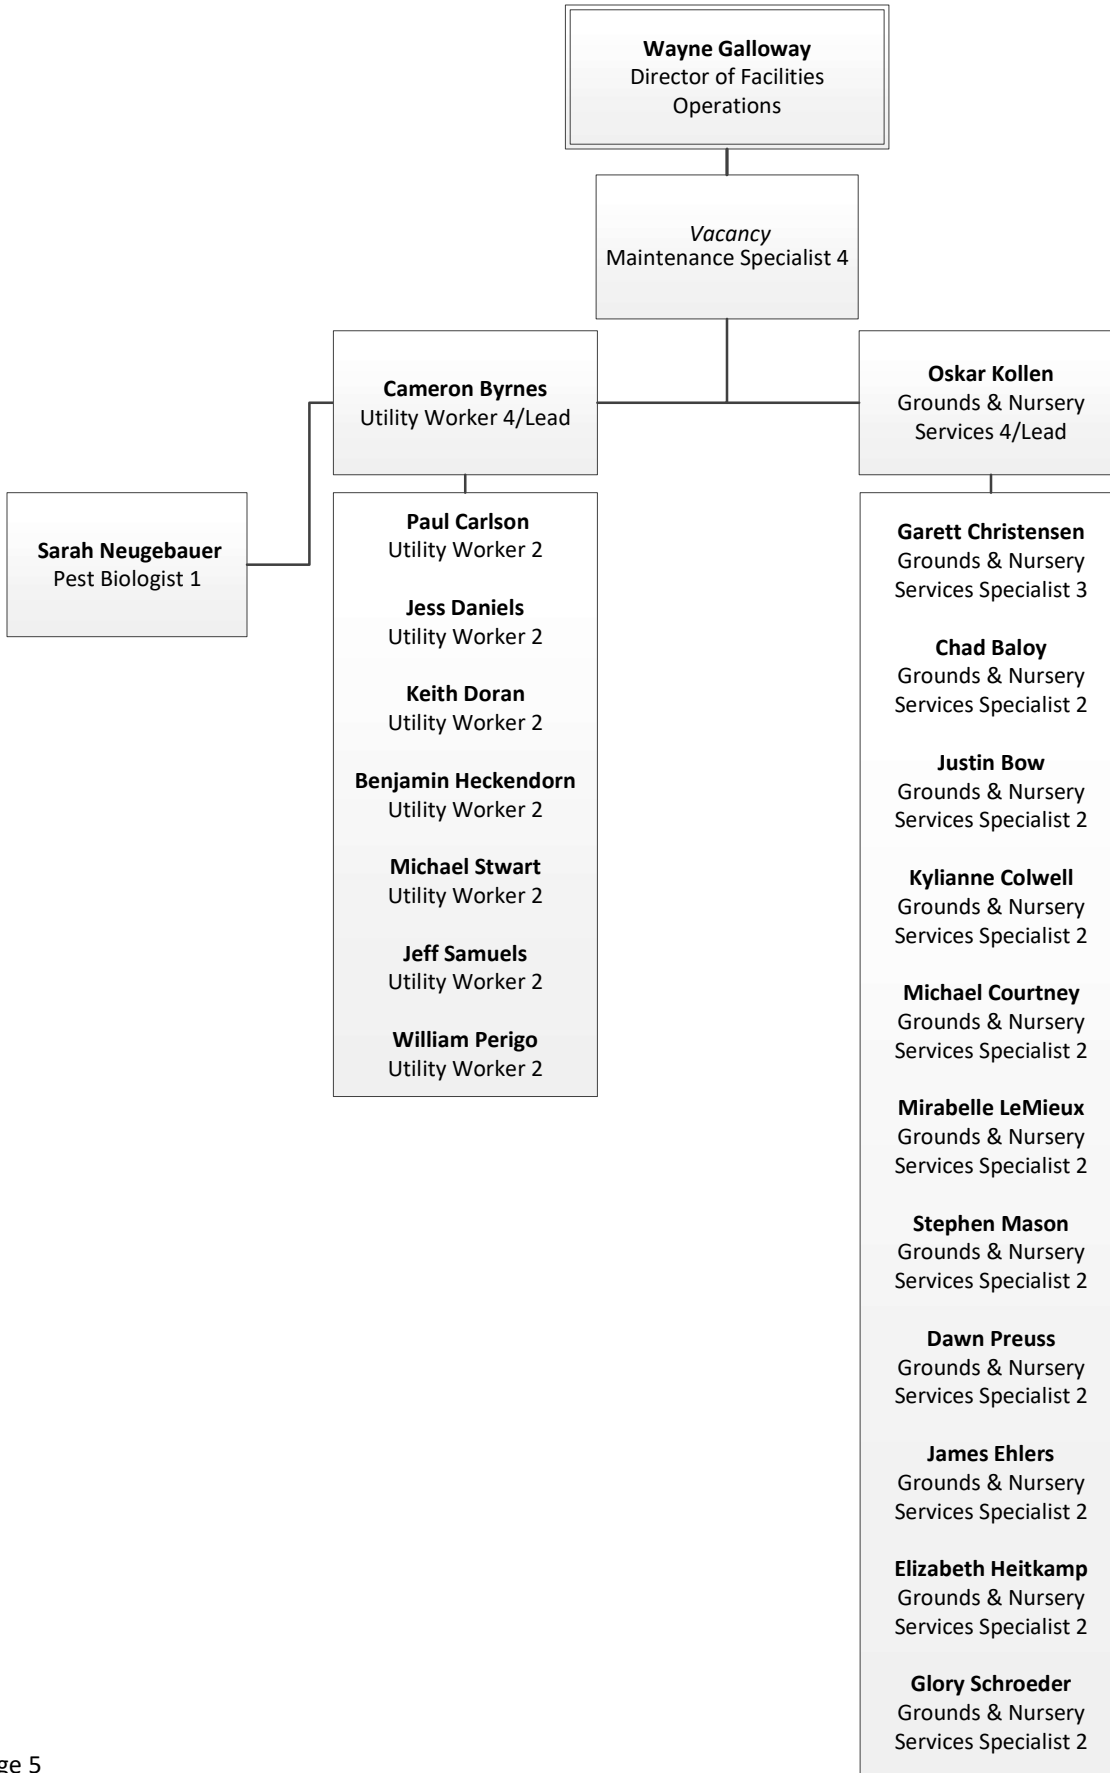

FACILITIES DEVELOPMENT AND OPERATIONS