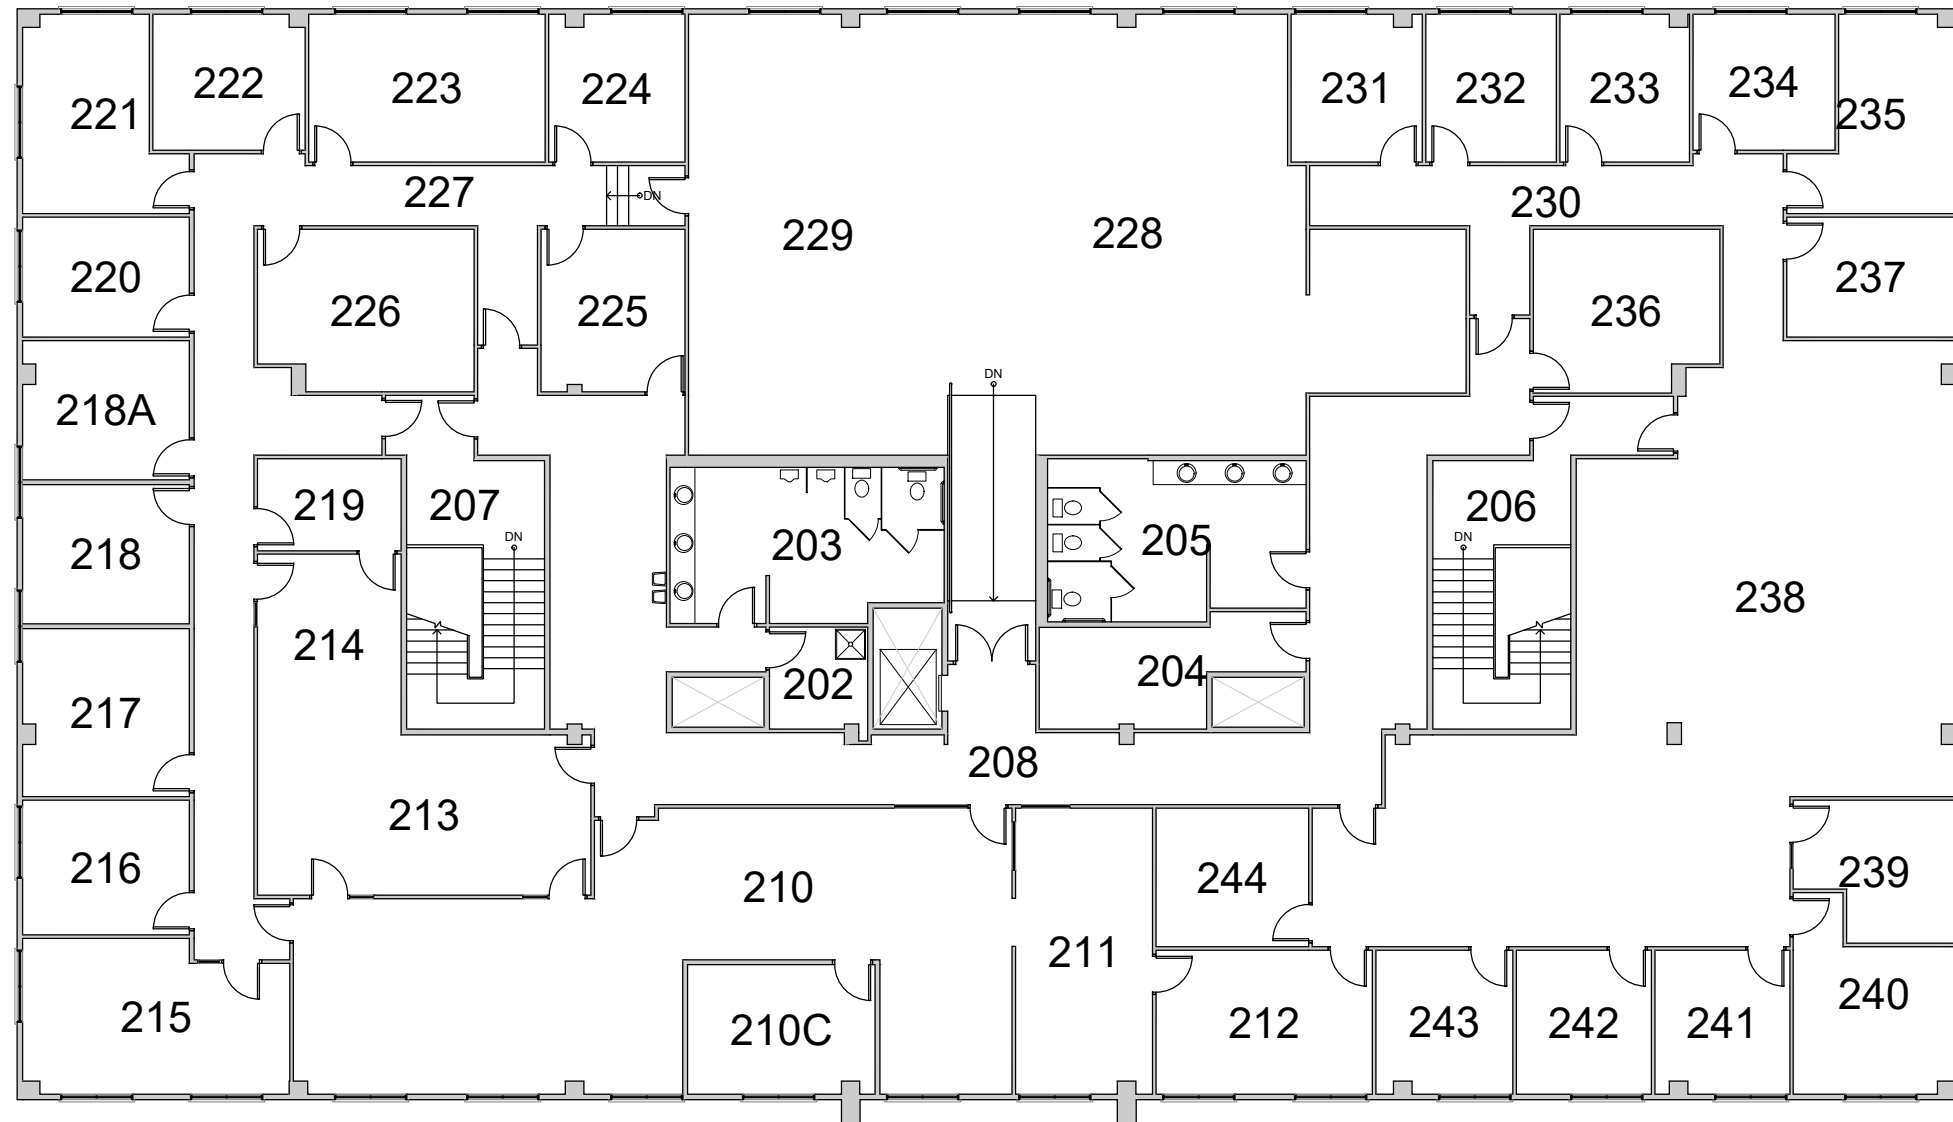

BASE FLOOR PLAN

Western Washington University (WWU) makes these documents available on an "as is" basis. All warranties and representations of any kind with regard to said documents are disclaimed, including the implied warranties of merchantability and fitness for a particular use. WWU does not warrant the documents against deficiencies of any kind.

ADMINISTRATIVE SERVICES CENTER
FLOOR 1

Last Drawing Revision: 04/13/2020

Last Sync With AIM: 02/09/2017

Building	AC
Floor #	1

BASE FLOOR PLAN

Western Washington University (WWU) makes these documents available on an "as is" basis. All warranties and representations of any kind with regard to said documents are disclaimed, including the implied warranties of merchantability and fitness for a particular use. WWU does not warrant the documents against deficiencies of any kind.

ADMINISTRATIVE SERVICES CENTER
FLOOR 2

Last Drawing Revision: 04/13/2020

Last Sync With AIM: 12/12/2018

Building	AC
Floor #	2