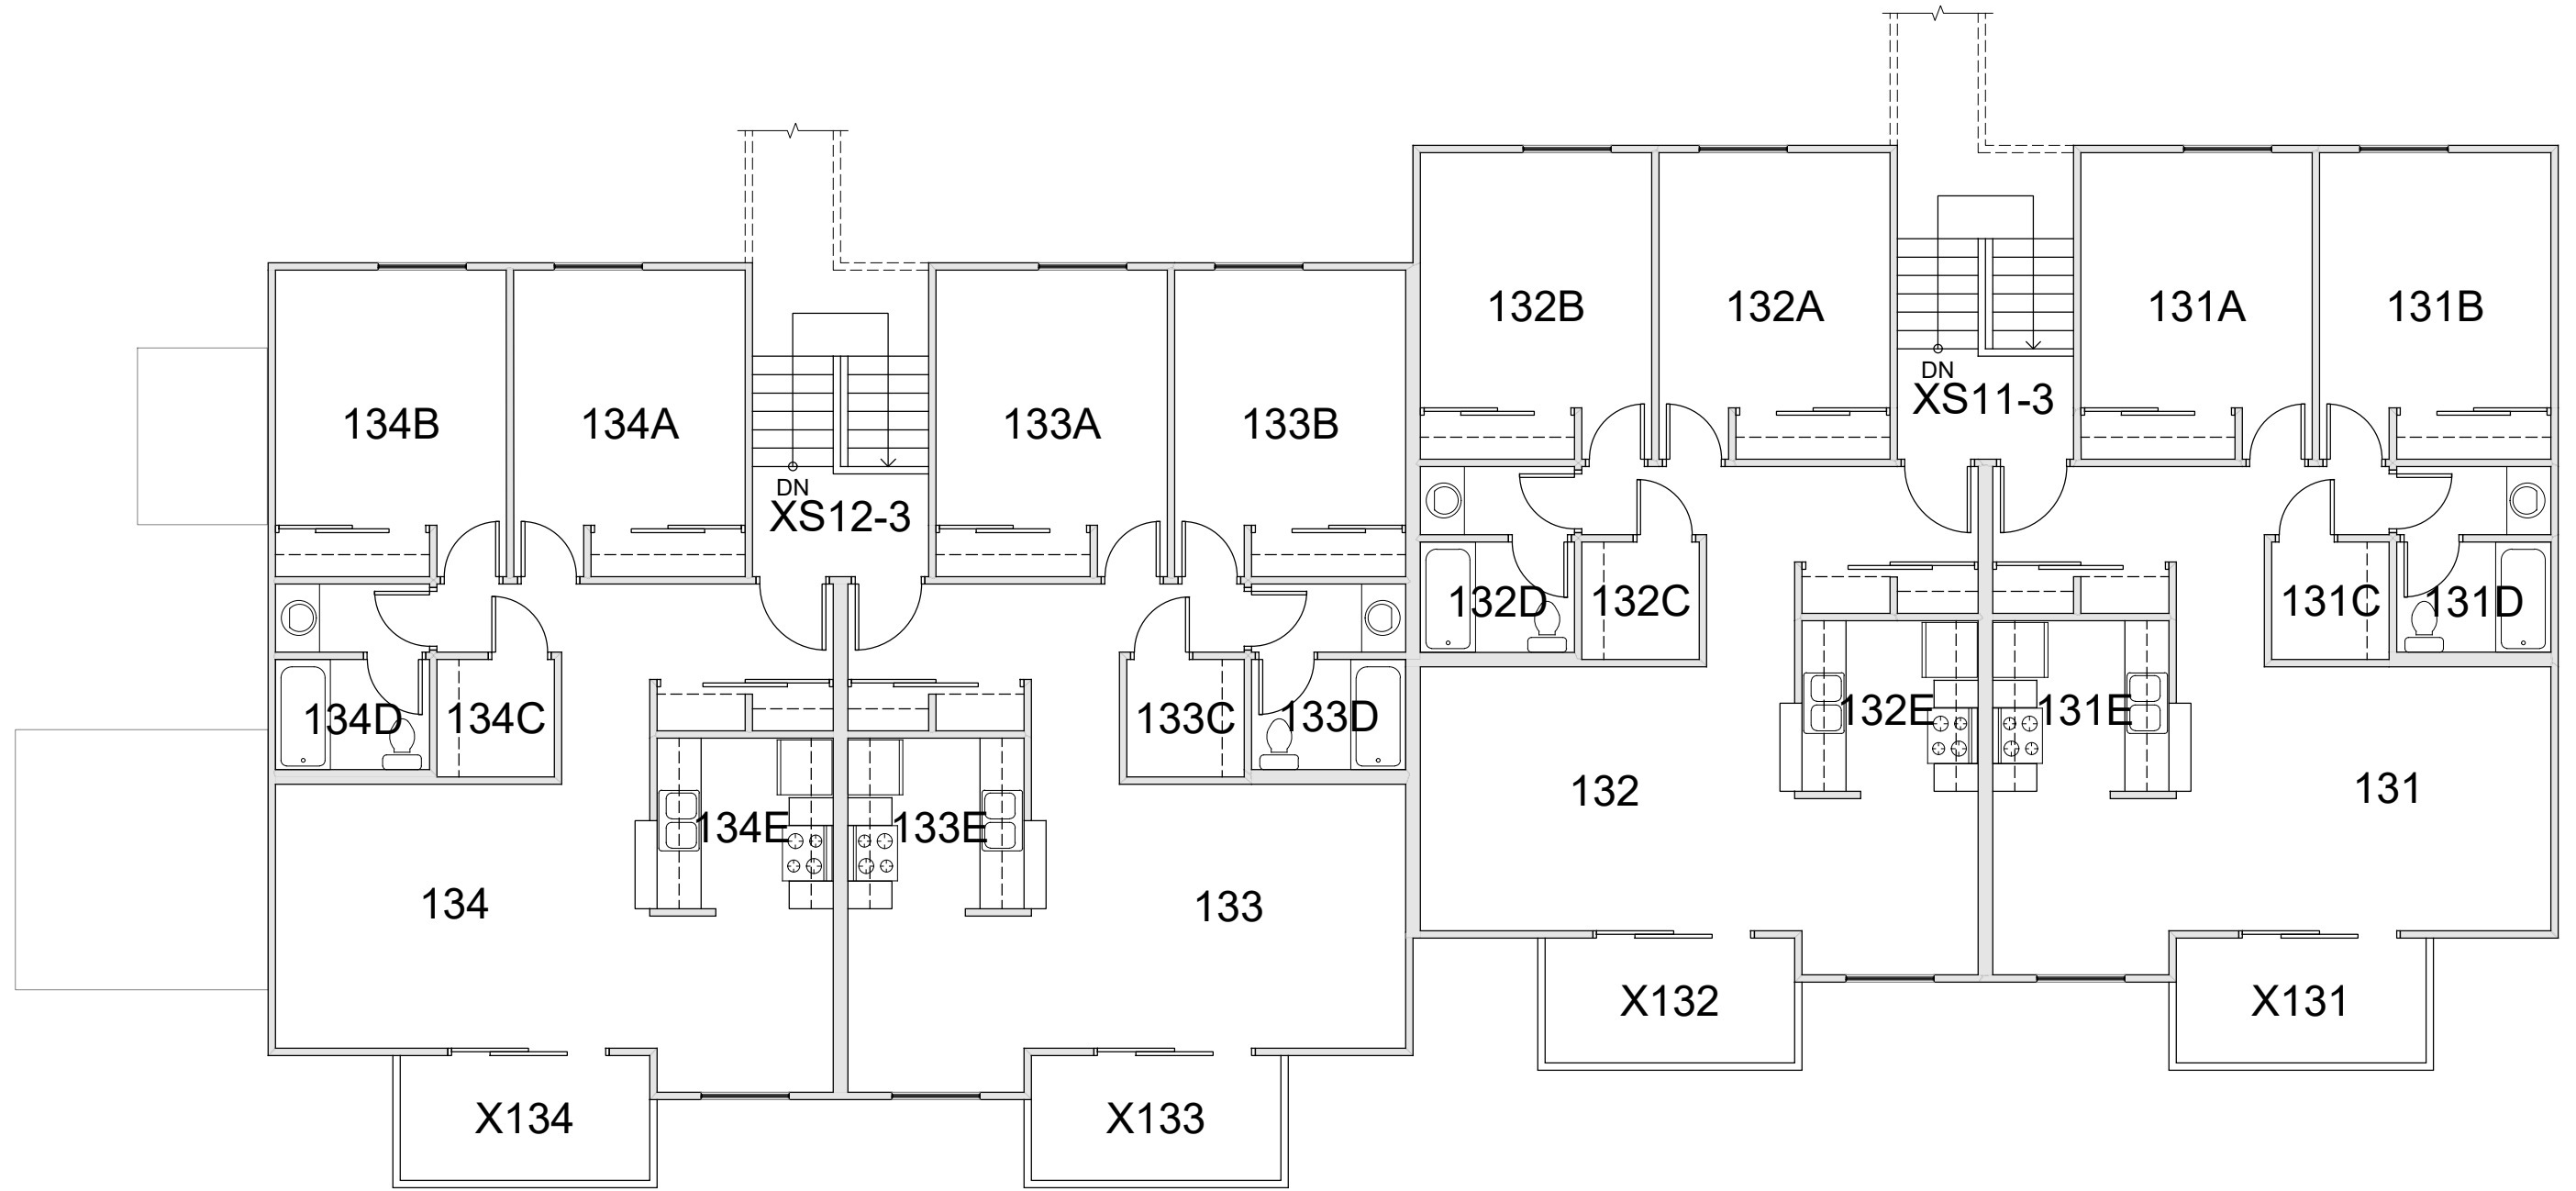

BIRNAM WOOD BLDG 1
 FLOOR 1
 Last Drawing Revision: 04/20/2020
 Last Sync With AIM: 01/21/2020

Building: **BW01**
 Floor #: **1**

BASE FLOOR PLAN

Western Washington University (WWU) makes these documents available on an "as is" basis. All warranties and representations of any kind with regard to said documents are disclaimed, including the implied warranties of merchantability and fitness for a particular use. WWU does not warrant the documents against deficiencies of any kind.

BIRNAM WOOD BLDG 1
FLOOR 2

Last Drawing Revision: 04/20/2020 Last Sync With AIM: 01/21/2020

Building **BW01**
Floor # **2**

BASE FLOOR PLAN

Western Washington University (WWU) makes these documents available on an "as is" basis. All warranties and representations of any kind with regard to said documents are disclaimed, including the implied warranties of merchantability and fitness for a particular use. WWU does not warrant the documents against deficiencies of any kind.