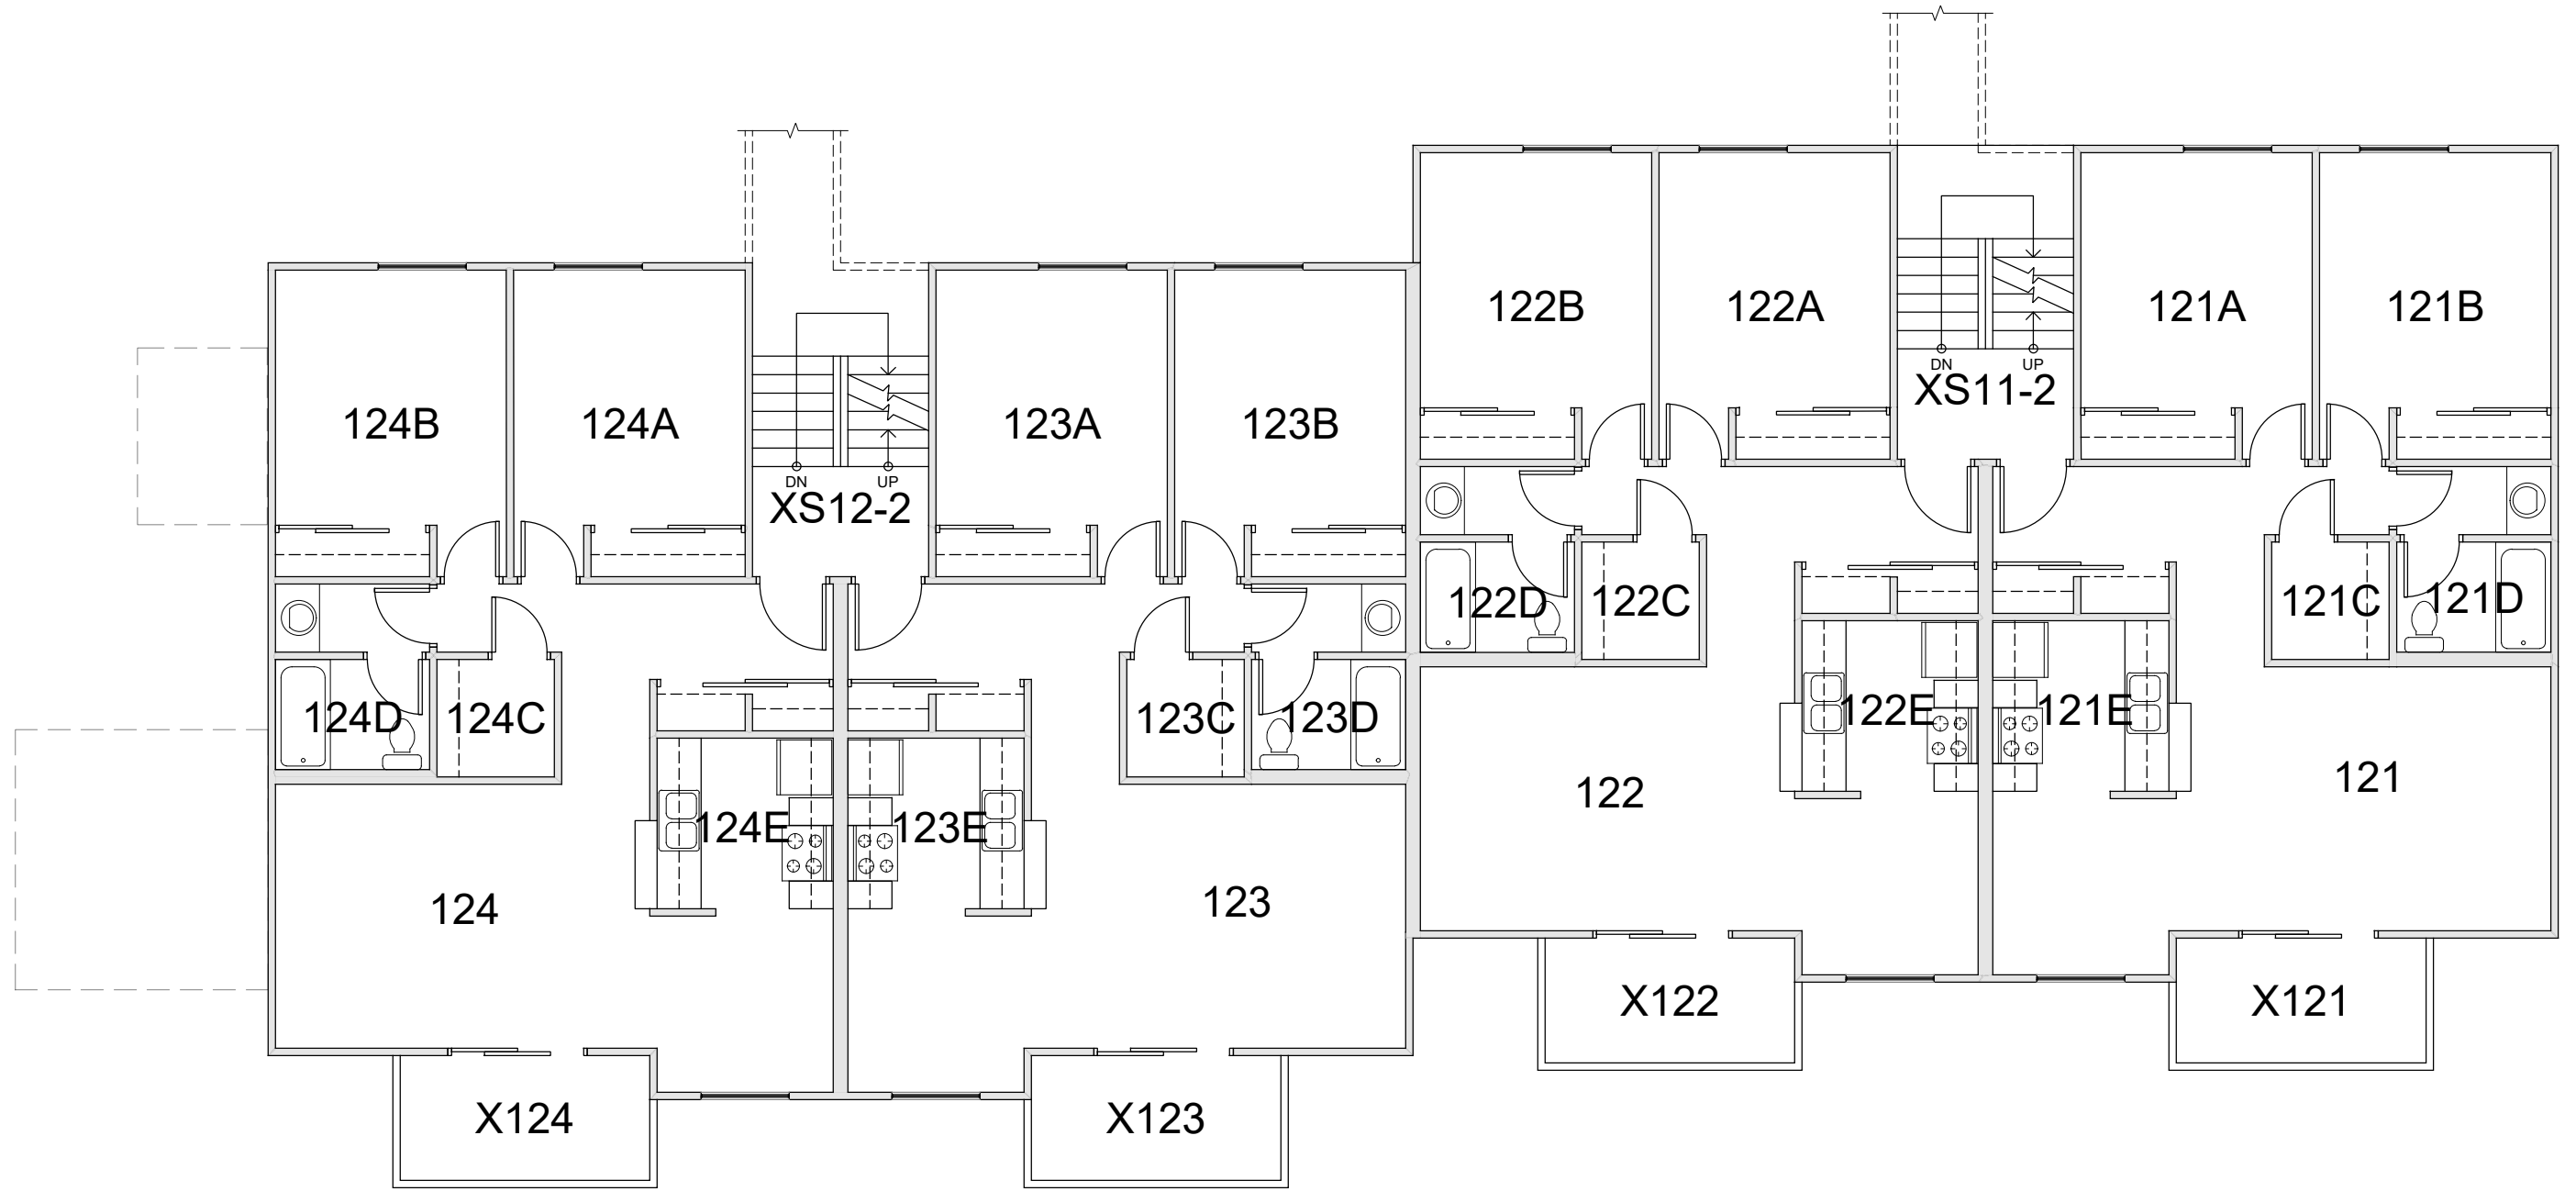

BIRNAM WOOD BLDG 1
 FLOOR 1
 Last Drawing Revision: 04/20/2020
 Last Sync With AIM: 01/21/2020

Building: **BW01**
 Floor #: **1**

BASE FLOOR PLAN

Western Washington University (WWU) makes these documents available on an "as is" basis. All warranties and representations of any kind with regard to said documents are disclaimed, including the implied warranties of merchantability and fitness for a particular use. WWU does not warrant the documents against deficiencies of any kind.