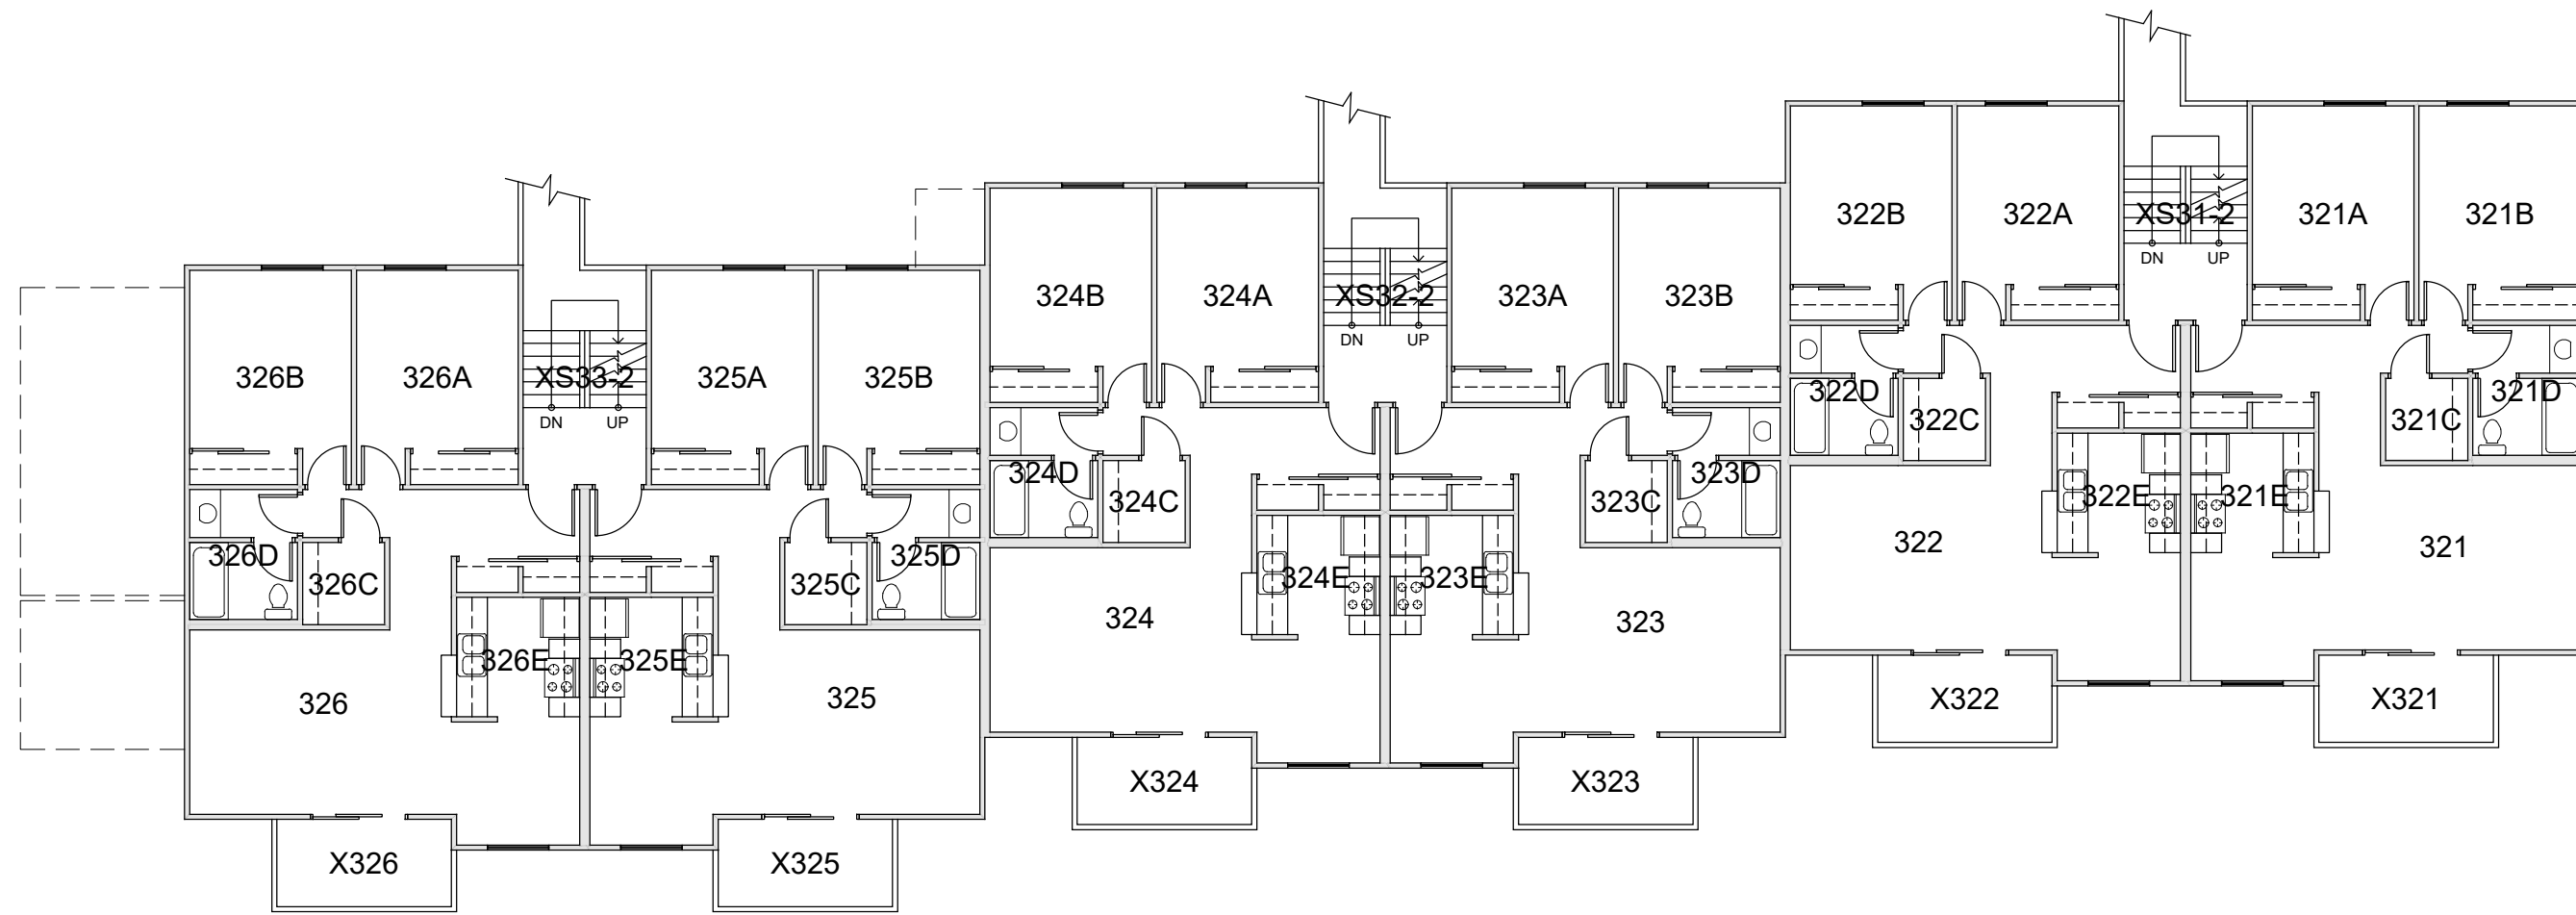

TRUE NORTH

BIRNAM WOOD BLDG 3
FLOOR 1

Last Drawing Revision: 04/22/2020

Last Sync With AIM: 02/03/2020

Building
BW03
Floor #
1

BASE FLOOR PLAN

Western Washington University (WWU) makes these documents available on an "as is" basis. All warranties and representations of any kind with regard to said documents are disclaimed, including the implied warranties of merchantability and fitness for a particular use. WWU does not warrant the documents against deficiencies of any kind.

BIRNAM WOOD BLDG 3
FLOOR 2

Last Drawing Revision: 04/22/2020 Last Sync With AIM: 02/03/2020

Building **BW03**
Floor # **2**

BASE FLOOR PLAN

Western Washington University (WWU) makes these documents available on an "as is" basis. All warranties and representations of any kind with regard to said documents are disclaimed, including the implied warranties of merchantability and fitness for a particular use. WWU does not warrant the documents against deficiencies of any kind.