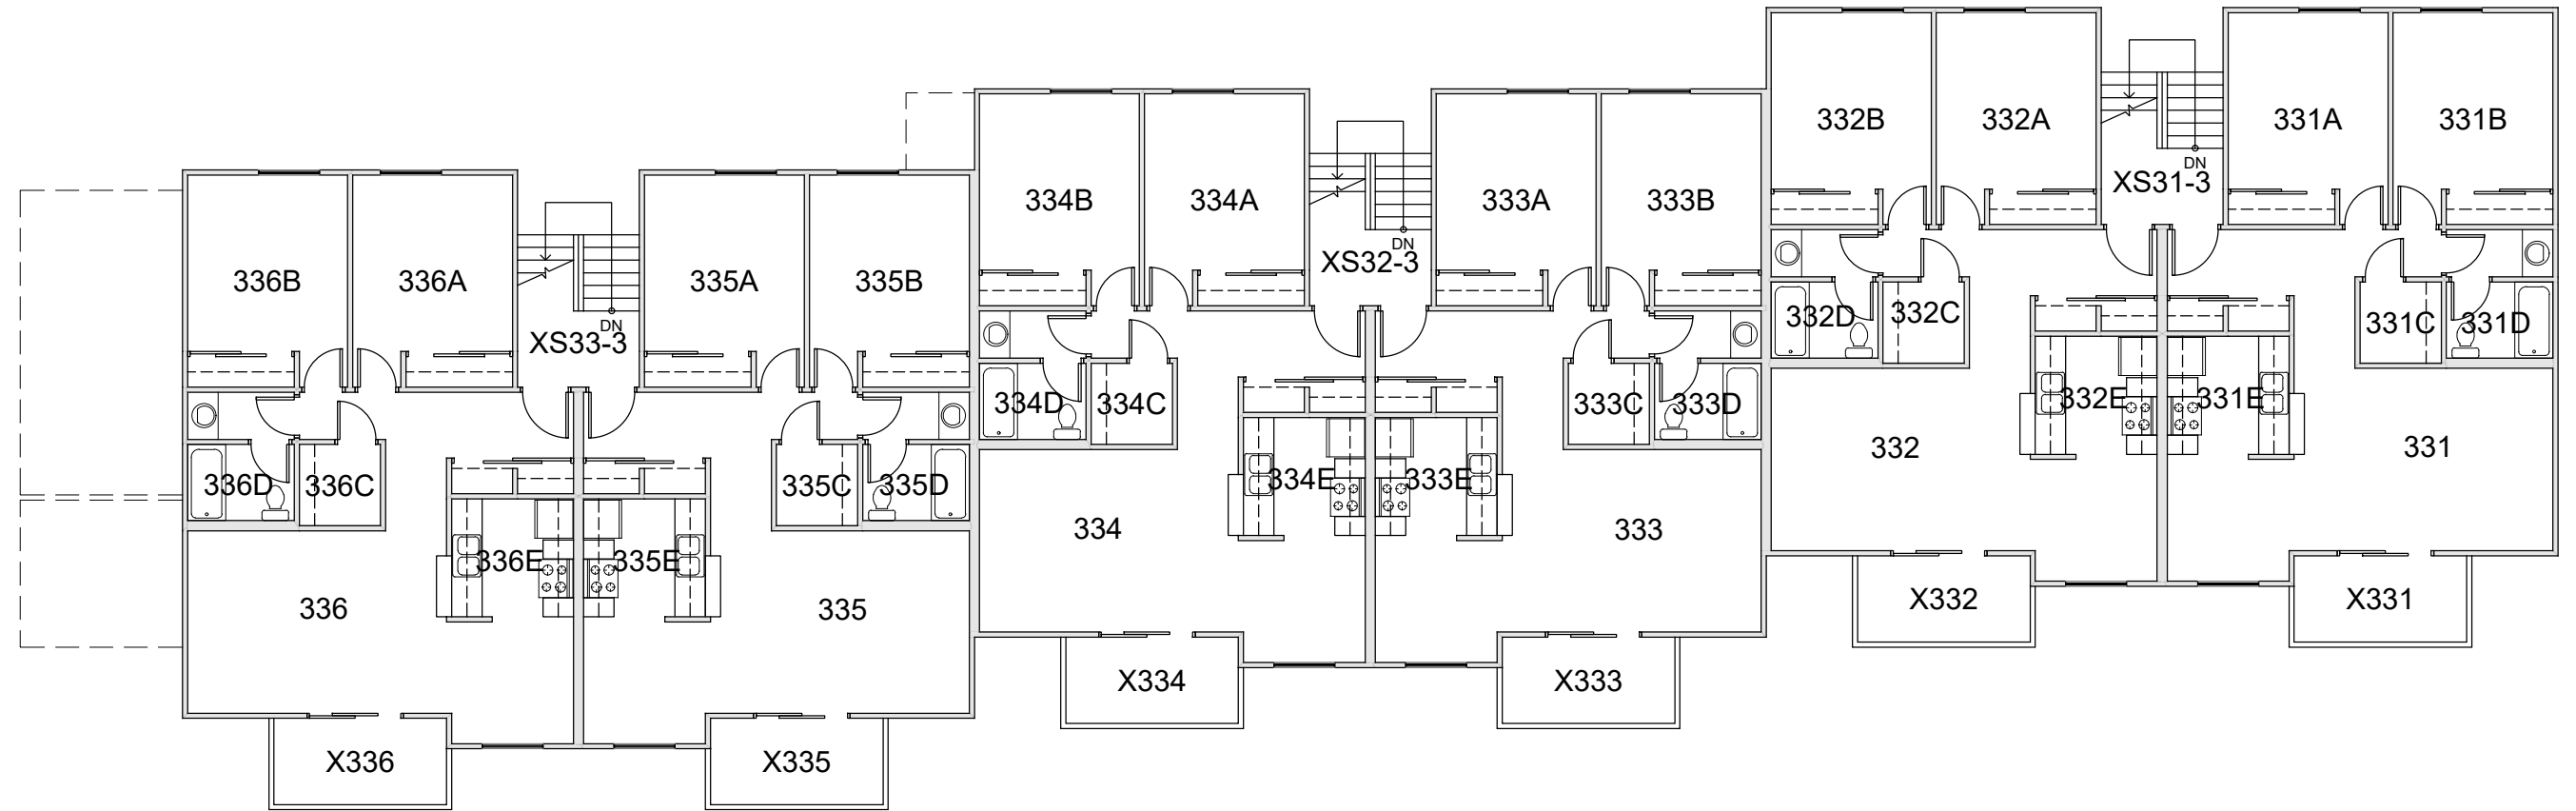

TRUE NORTH

BIRNAM WOOD BLDG 3
FLOOR 1

Last Drawing Revision: 04/22/2020

Last Sync With AIM: 02/03/2020

Building
BW03
Floor #
1

BASE FLOOR PLAN

Western Washington University (WWU) makes these documents available on an "as is" basis. All warranties and representations of any kind with regard to said documents are disclaimed, including the implied warranties of merchantability and fitness for a particular use. WWU does not warrant the documents against deficiencies of any kind.

BIRNAM WOOD BLDG 3
FLOOR 2

Last Drawing Revision: 04/22/2020 Last Sync With AIM: 02/03/2020

Building **BW03**
Floor # **2**

BASE FLOOR PLAN

Western Washington University (WWU) makes these documents available on an "as is" basis. All warranties and representations of any kind with regard to said documents are disclaimed, including the implied warranties of merchantability and fitness for a particular use. WWU does not warrant the documents against deficiencies of any kind.