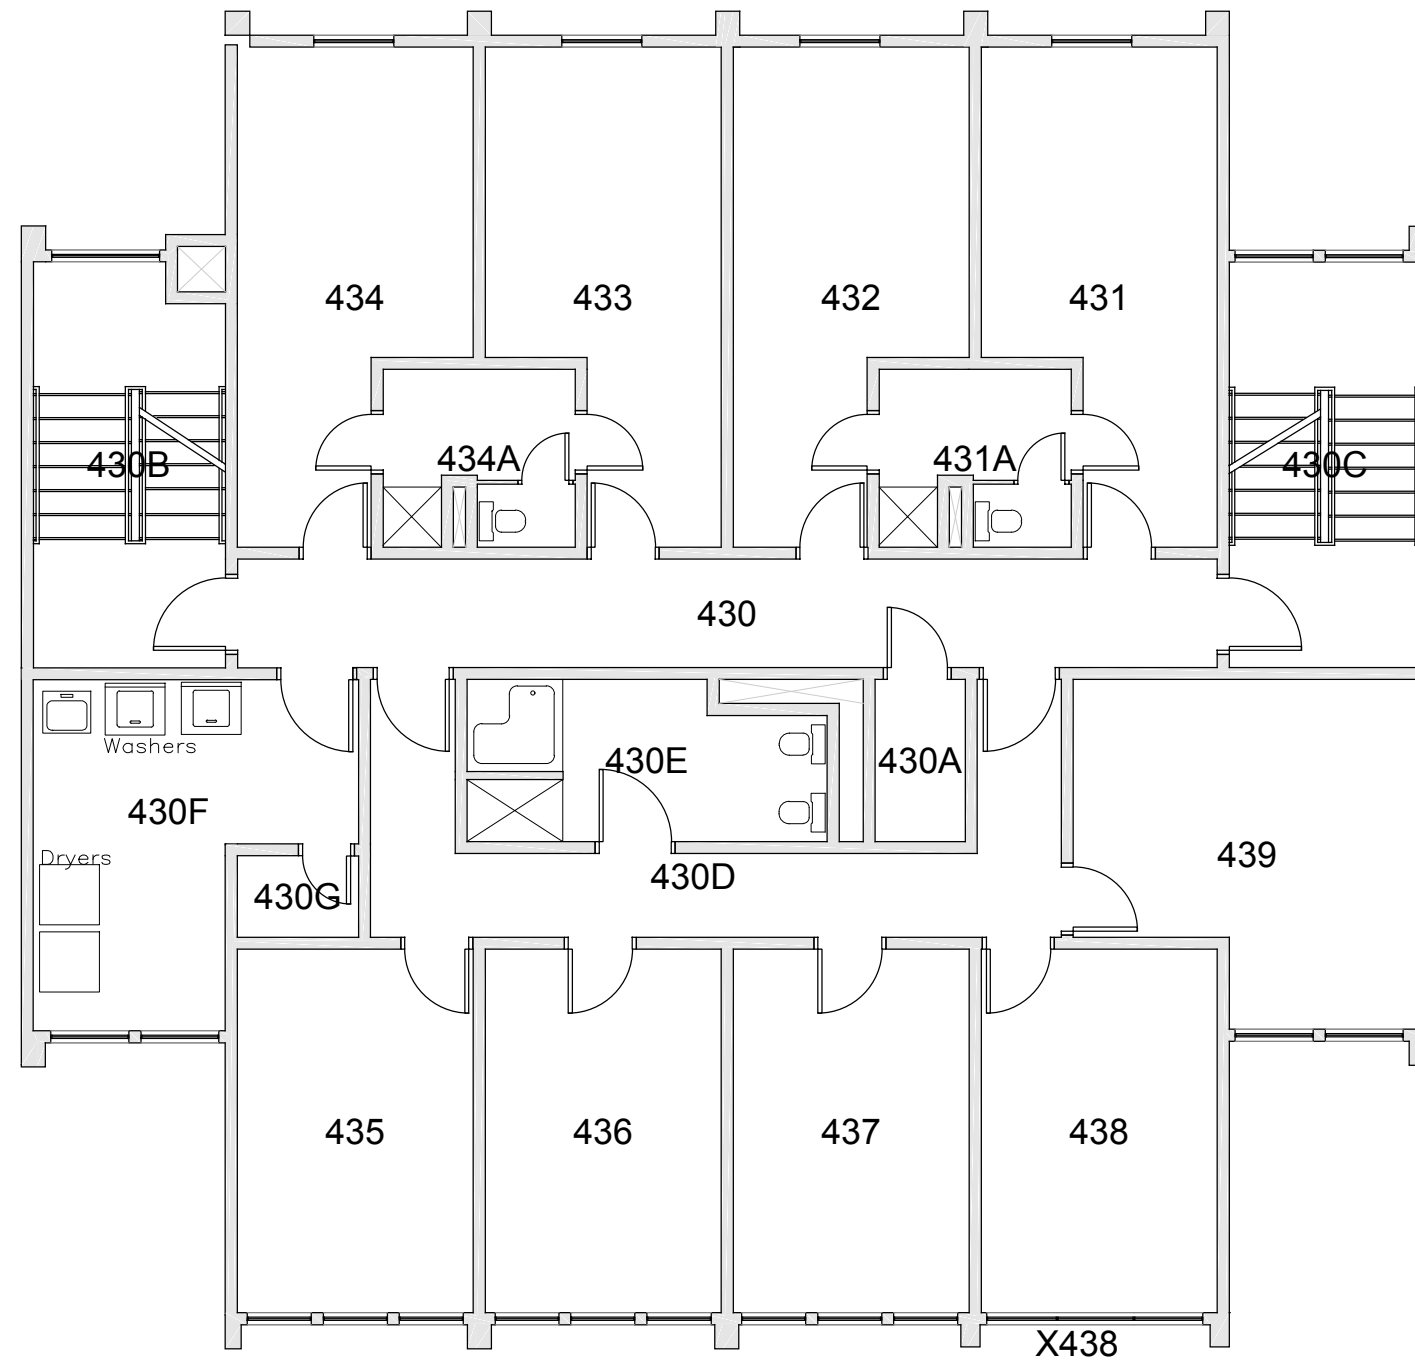

FAIRHAVEN TOWER 4
FLOOR 1

Last Drawing Revision: 02/15/2017

Last Sync With AIM: 02/09/2017

Building
FX04

Floor #
01

BASE FLOOR PLAN

Western Washington University (WWU) makes these documents available on an "as is" basis. All warranties and representations of any kind with regard to said documents are disclaimed, including the implied warranties of merchantability and fitness for a particular use. WWU does not warrant the documents against deficiencies of any kind.

FAIRHAVEN TOWER 4
FLOOR 2

Last Drawing Revision: 02/15/2017

Last Sync With AIM: 02/09/2017

Building	FX04
Floor #	02

BASE FLOOR PLAN

Western Washington University (WWU) makes these documents available on an "as is" basis. All warranties and representations of any kind with regard to said documents are disclaimed, including the implied warranties of merchantability and fitness for a particular use. WWU does not warrant the documents against deficiencies of any kind.

Last Drawing Revision: 02/15/2017

FAIRHAVEN TOWER 4
FLOOR 3

Last Sync With AIM: 02/09/2017

Building
FX04
Floor #
03

BASE FLOOR PLAN

Western Washington University (WWU) makes these documents available on an "as is" basis. All warranties and representations of any kind with regard to said documents are disclaimed, including the implied warranties of merchantability and fitness for a particular use. WWU does not warrant the documents against deficiencies of any kind.

FAIRHAVEN TOWER 4
FLOOR 4

Last Drawing Revision: 02/15/2017

Last Sync With AIM: 02/09/2017

Building
FX04
Floor #
04