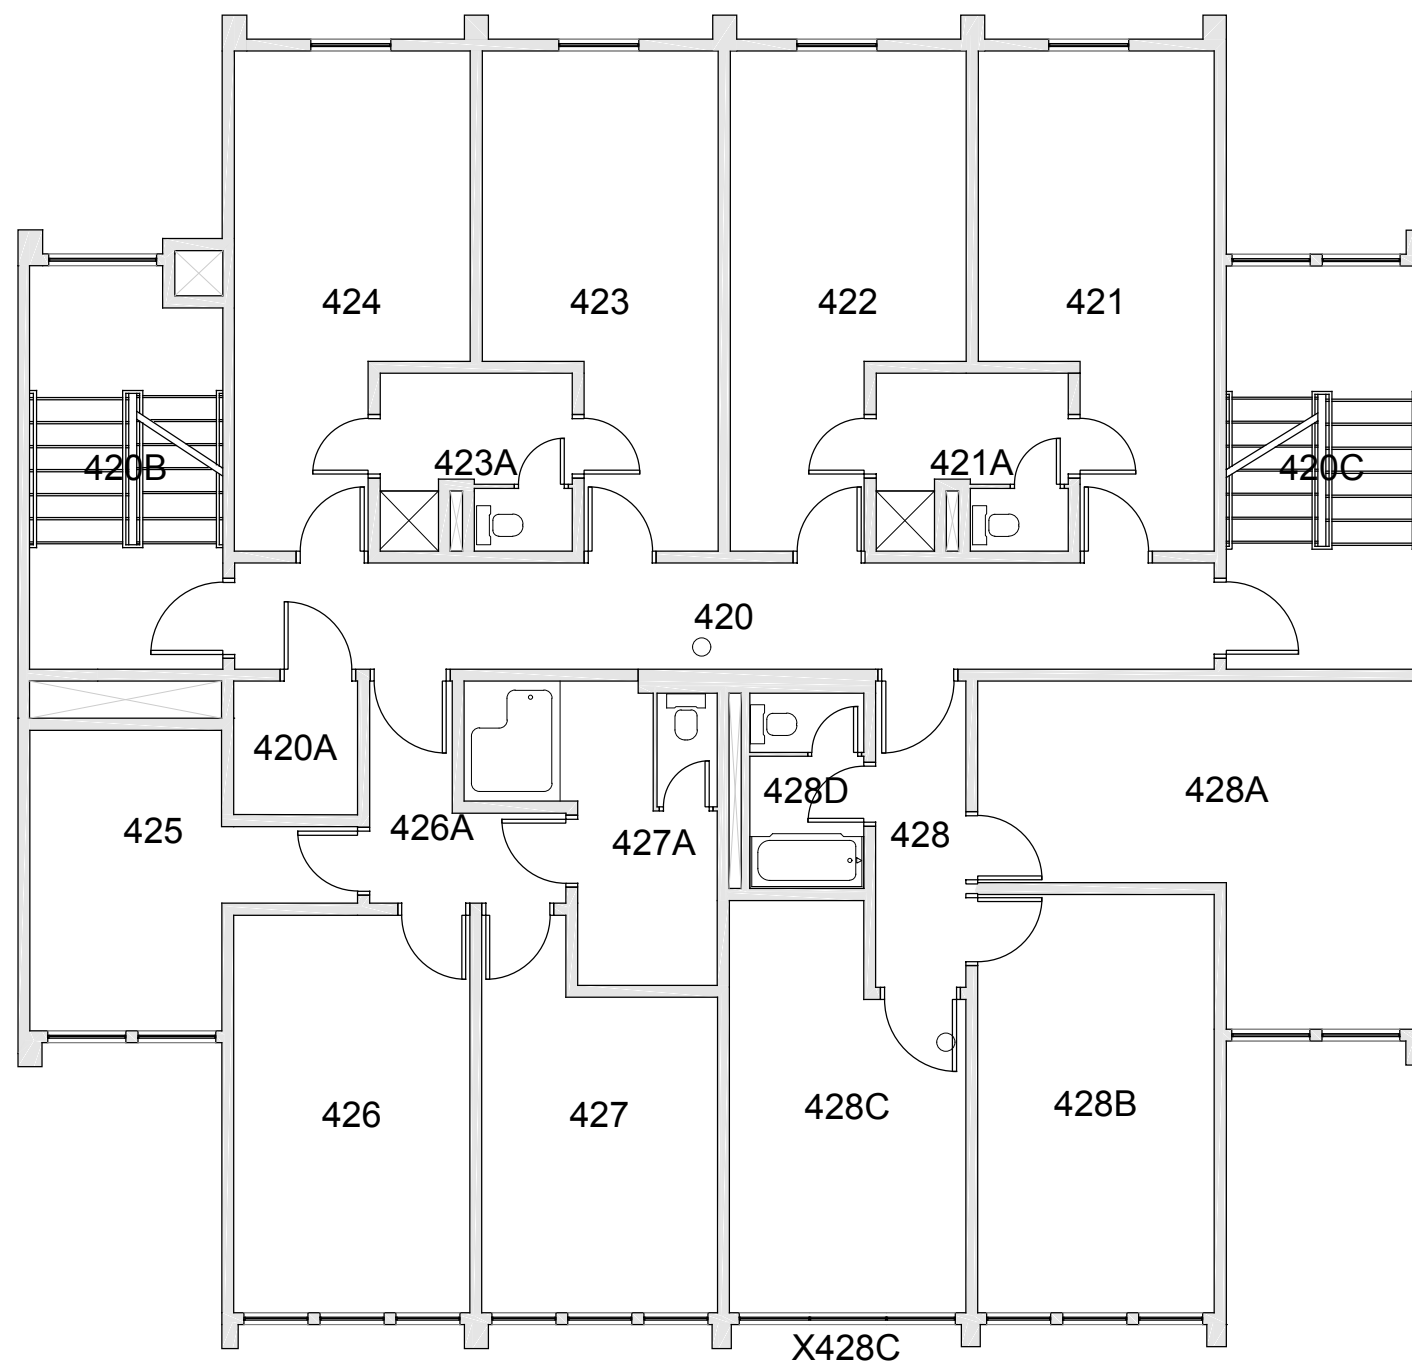

FAIRHAVEN TOWER 4
FLOOR 1

Last Drawing Revision: 02/15/2017

Last Sync With AIM: 02/09/2017

Building
FX04

Floor #
01

BASE FLOOR PLAN

Western Washington University (WWU) makes these documents available on an "as is" basis. All warranties and representations of any kind with regard to said documents are disclaimed, including the implied warranties of merchantability and fitness for a particular use. WWU does not warrant the documents against deficiencies of any kind.

FAIRHAVEN TOWER 4
FLOOR 2

Last Drawing Revision: 02/15/2017

Last Sync With AIM: 02/09/2017

Building	FX04
Floor #	02

BASE FLOOR PLAN

Western Washington University (WWU) makes these documents available on an "as is" basis. All warranties and representations of any kind with regard to said documents are disclaimed, including the implied warranties of merchantability and fitness for a particular use. WWU does not warrant the documents against deficiencies of any kind.

Last Drawing Revision: 02/15/2017

FAIRHAVEN TOWER 4
FLOOR 3

Last Sync With AIM: 02/09/2017

Building
FX04
Floor #
03

BASE FLOOR PLAN

Western Washington University (WWU) makes these documents available on an "as is" basis. All warranties and representations of any kind with regard to said documents are disclaimed, including the implied warranties of merchantability and fitness for a particular use. WWU does not warrant the documents against deficiencies of any kind.

FAIRHAVEN TOWER 4
FLOOR 4

Last Drawing Revision: 02/15/2017

Last Sync With AIM: 02/09/2017

Building
FX04
Floor #
04