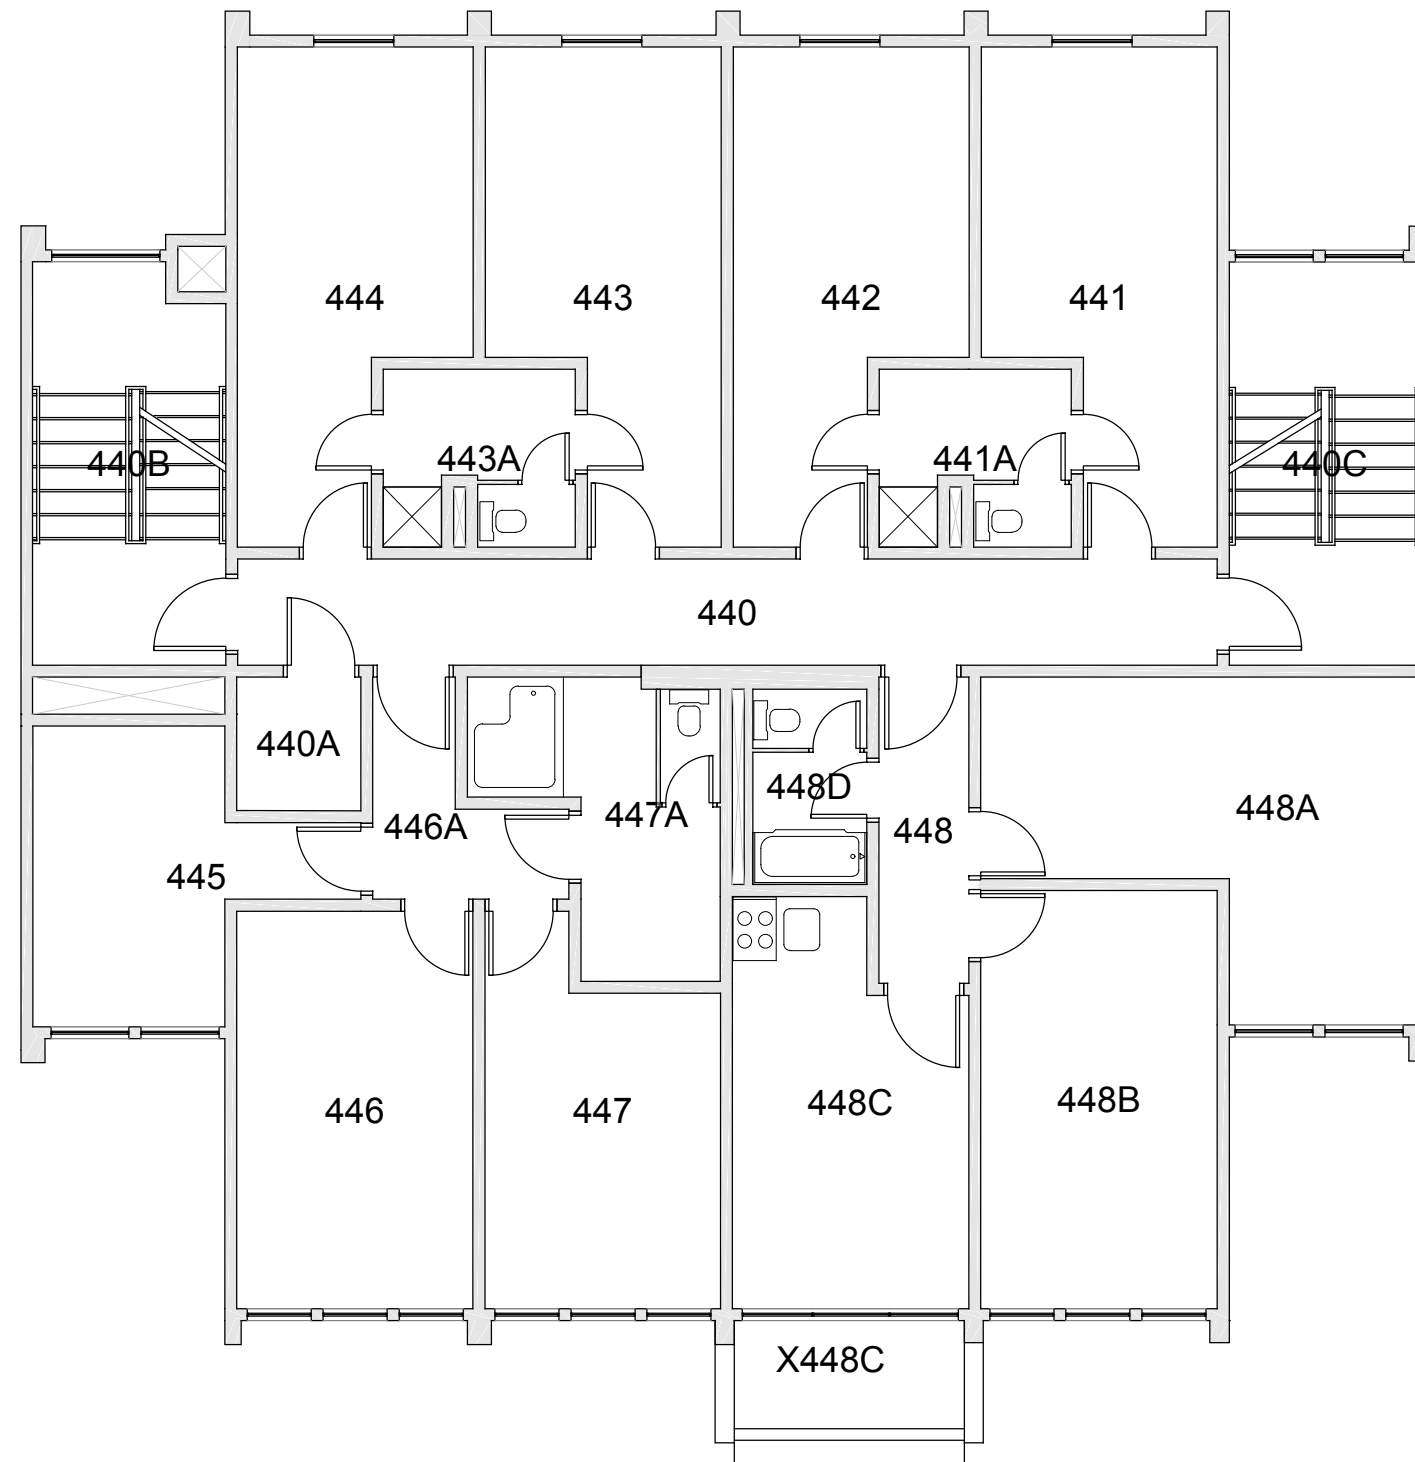

FAIRHAVEN TOWER 4
FLOOR 1

Last Drawing Revision: 02/15/2017

Last Sync With AIM: 02/09/2017

Building
FX04

Floor #
01

BASE FLOOR PLAN

Western Washington University (WWU) makes these documents available on an "as is" basis. All warranties and representations of any kind with regard to said documents are disclaimed, including the implied warranties of merchantability and fitness for a particular use. WWU does not warrant the documents against deficiencies of any kind.

FAIRHAVEN TOWER 4
FLOOR 2

Last Drawing Revision: 02/15/2017

Last Sync With AIM: 02/09/2017

Building	FX04
Floor #	02

BASE FLOOR PLAN

Western Washington University (WWU) makes these documents available on an "as is" basis. All warranties and representations of any kind with regard to said documents are disclaimed, including the implied warranties of merchantability and fitness for a particular use. WWU does not warrant the documents against deficiencies of any kind.

Last Drawing Revision: 02/15/2017

FAIRHAVEN TOWER 4
FLOOR 3

Last Sync With AIM: 02/09/2017

Building
FX04
Floor #
03

BASE FLOOR PLAN

Western Washington University (WWU) makes these documents available on an "as is" basis. All warranties and representations of any kind with regard to said documents are disclaimed, including the implied warranties of merchantability and fitness for a particular use. WWU does not warrant the documents against deficiencies of any kind.

FAIRHAVEN TOWER 4
FLOOR 4

Last Drawing Revision: 02/15/2017

Last Sync With AIM: 02/09/2017

Building
FX04
Floor #
04