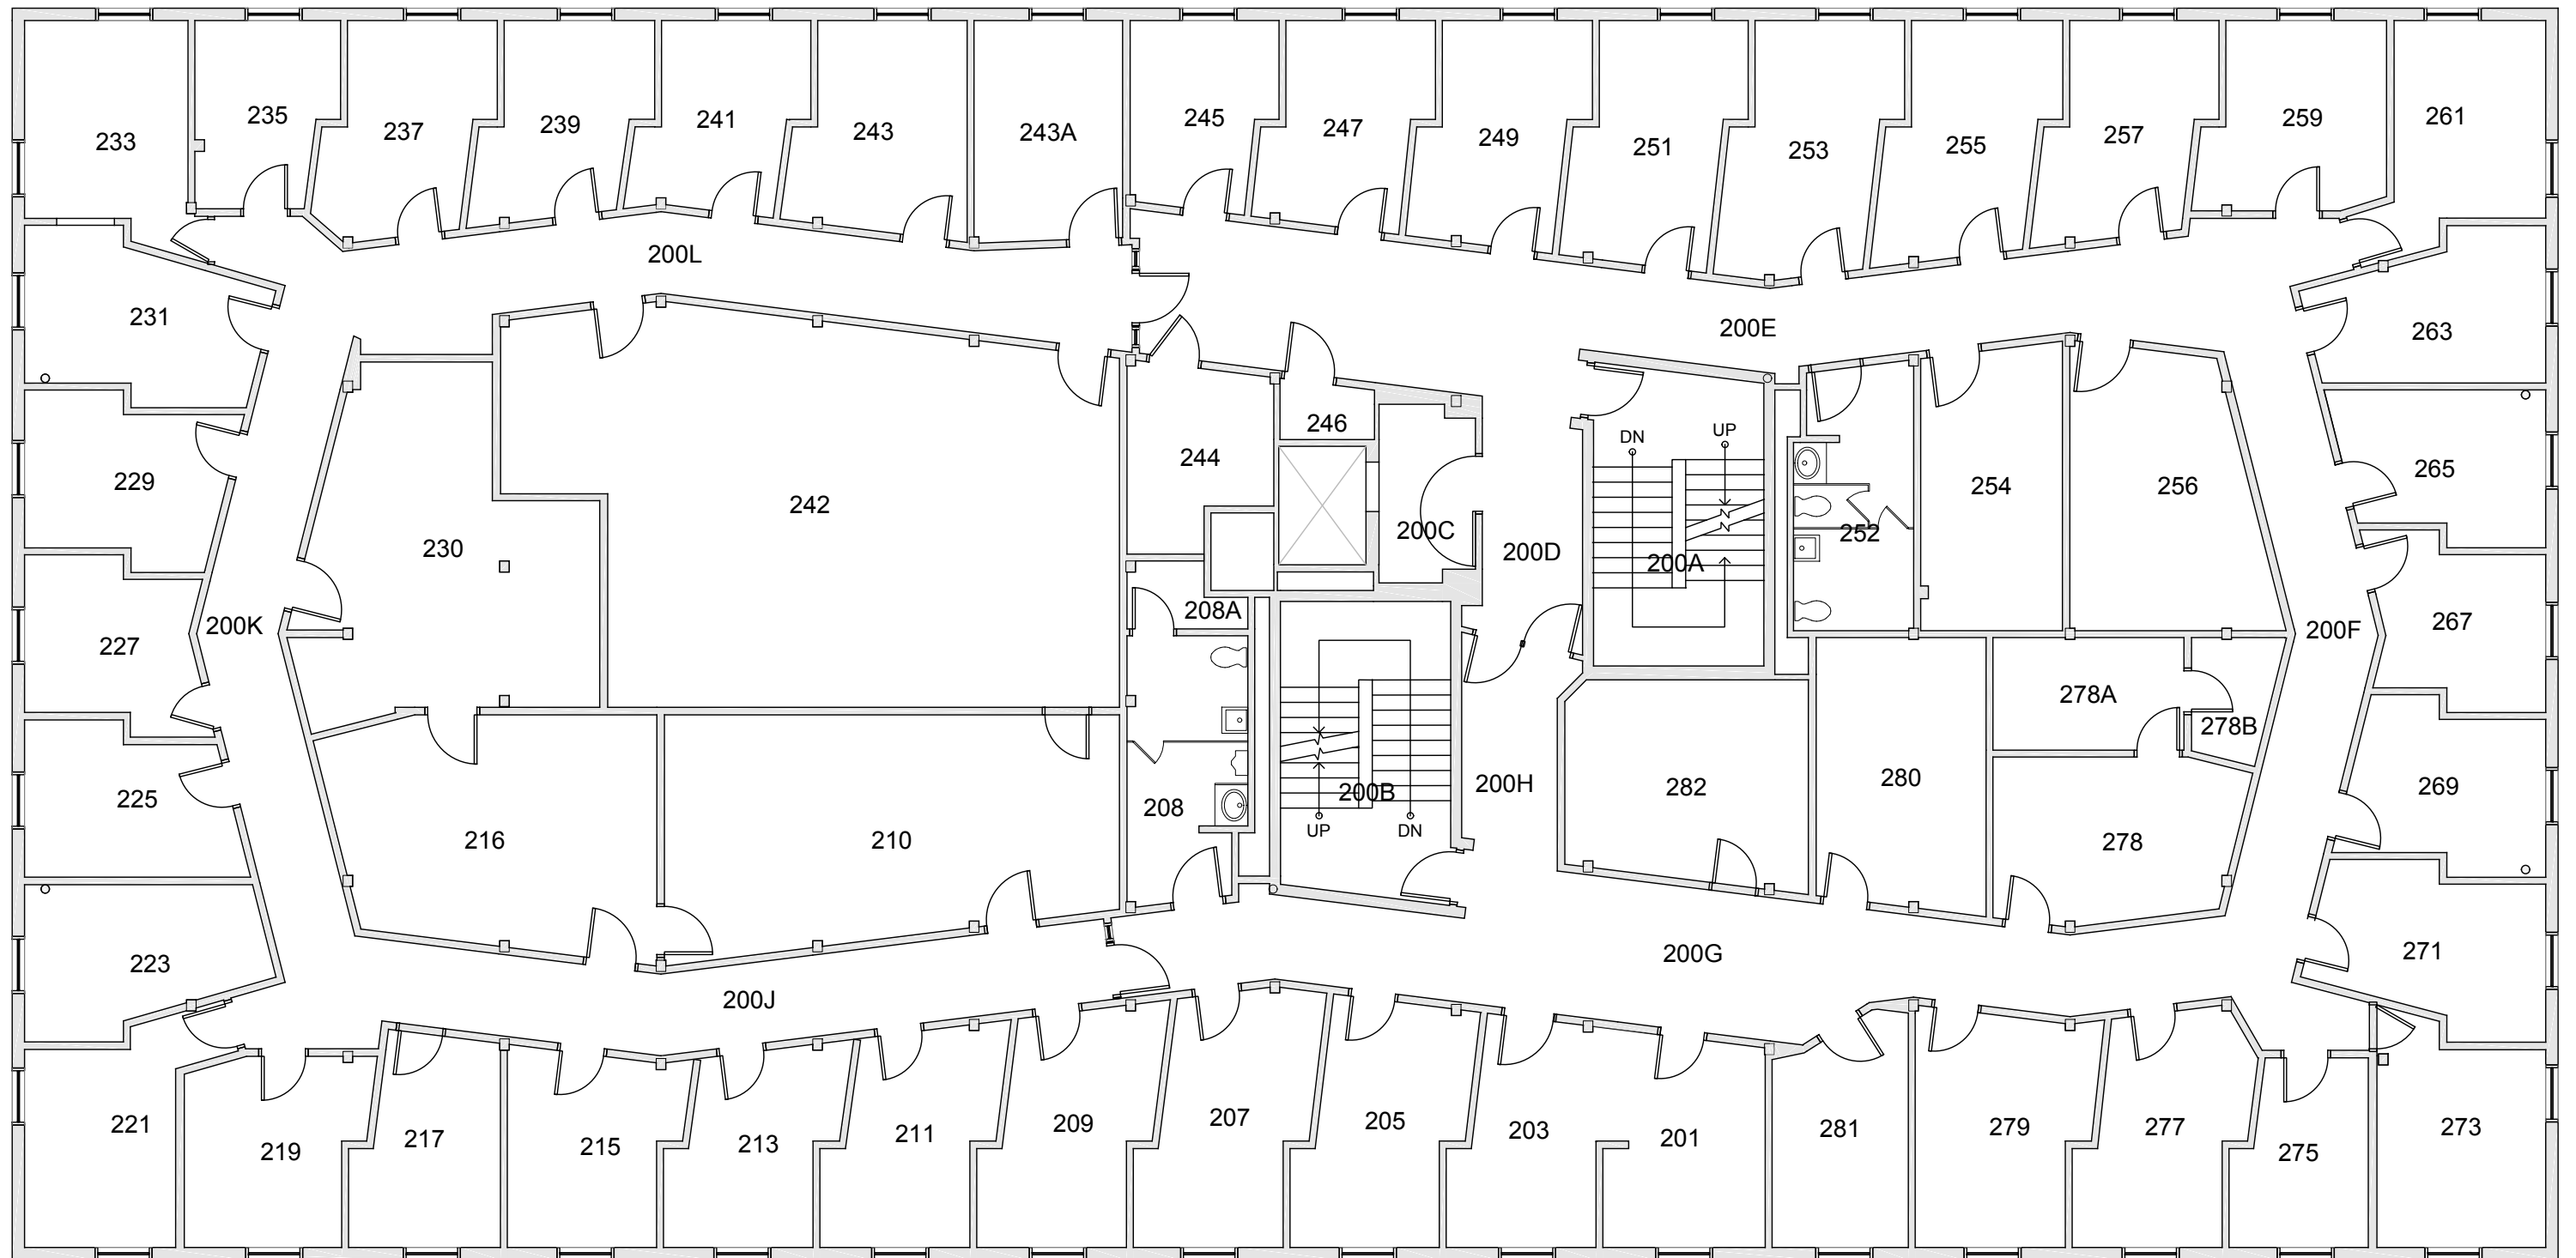

TRUE NORTH

Date Revised: 03/14/2016

HUMANITIES BUILDING

BASEMENT

Last Sync With FAMIS: 09/25/2015

Building/Zone	HU
Floor #	B

Western Washington University (WWU) makes these documents available on an "as is" basis. All warranties and representations of any kind with regard to said documents are disclaimed, including the implied warranties of merchantability and fitness for a particular use. WWU does not warrant the documents against deficiencies of any kind.

TRUE NORTH

Date Revised: 03/14/2016

HUMANITIES BUILDING

FLOOR 1

Last Sync With FAMIS: 09/25/2015

Building/Zone
HU
Floor #
1

Western Washington University (WWU) makes these documents available on an "as is" basis. All warranties and representations of any kind with regard to said documents are disclaimed, including the implied warranties of merchantability and fitness for a particular use. WWU does not warrant the documents against deficiencies of any kind.