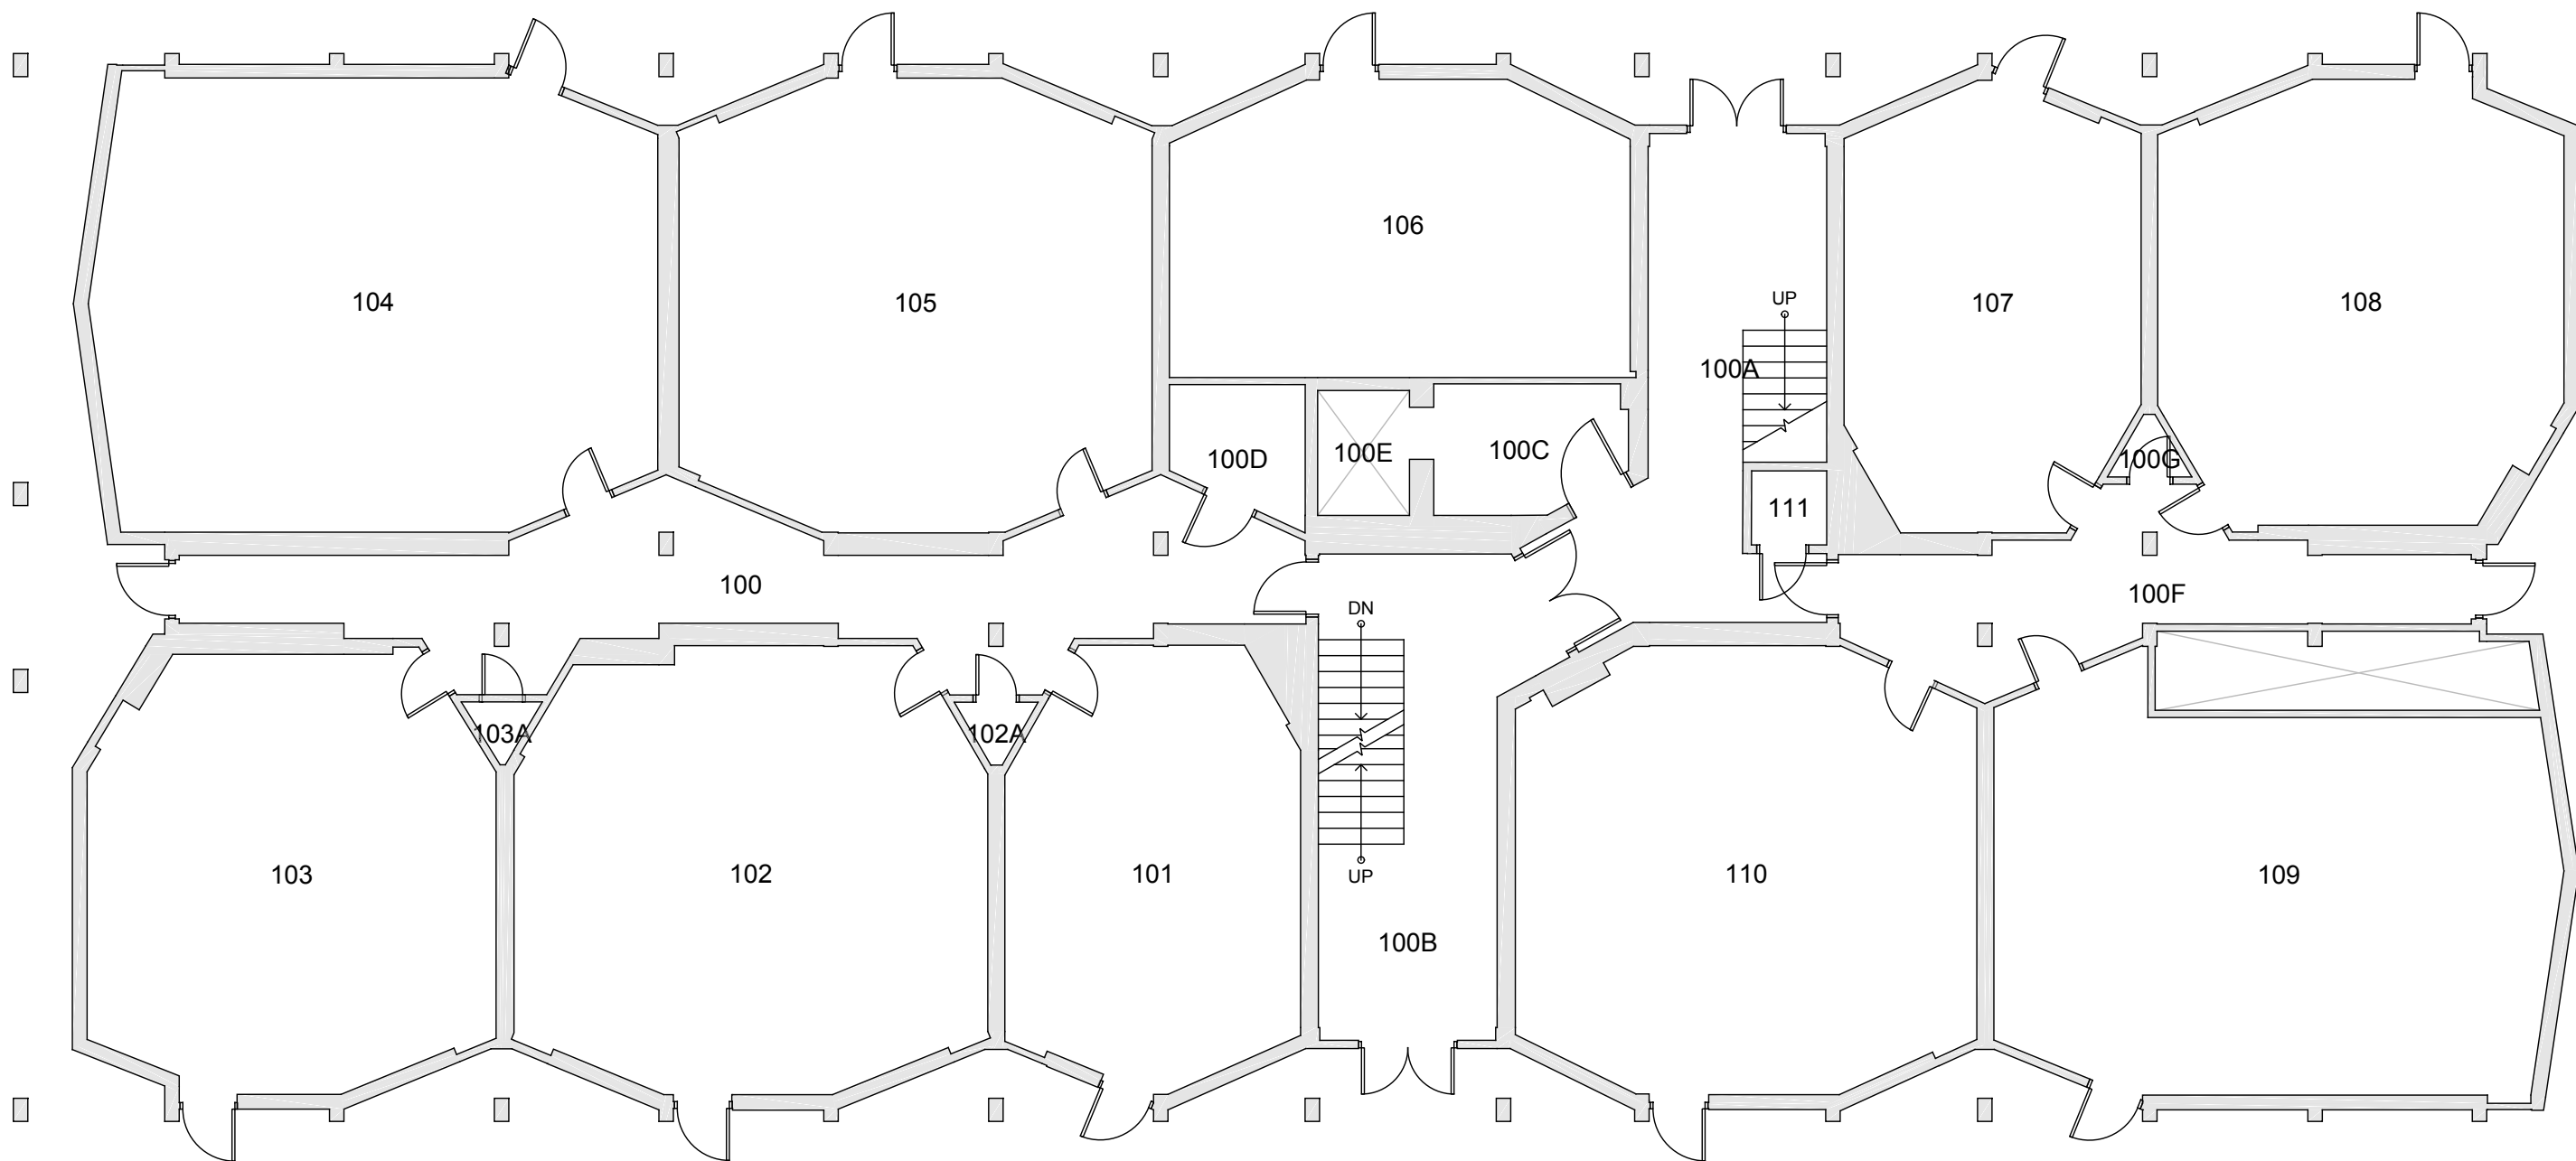

TRUE NORTH

Date Revised: 03/14/2016

HUMANITIES BUILDING

BASEMENT

Last Sync With FAMIS: 09/25/2015

Building/Zone	HU
Floor #	B

Western Washington University (WWU) makes these documents available on an "as is" basis. All warranties and representations of any kind with regard to said documents are disclaimed, including the implied warranties of merchantability and fitness for a particular use. WWU does not warrant the documents against deficiencies of any kind.