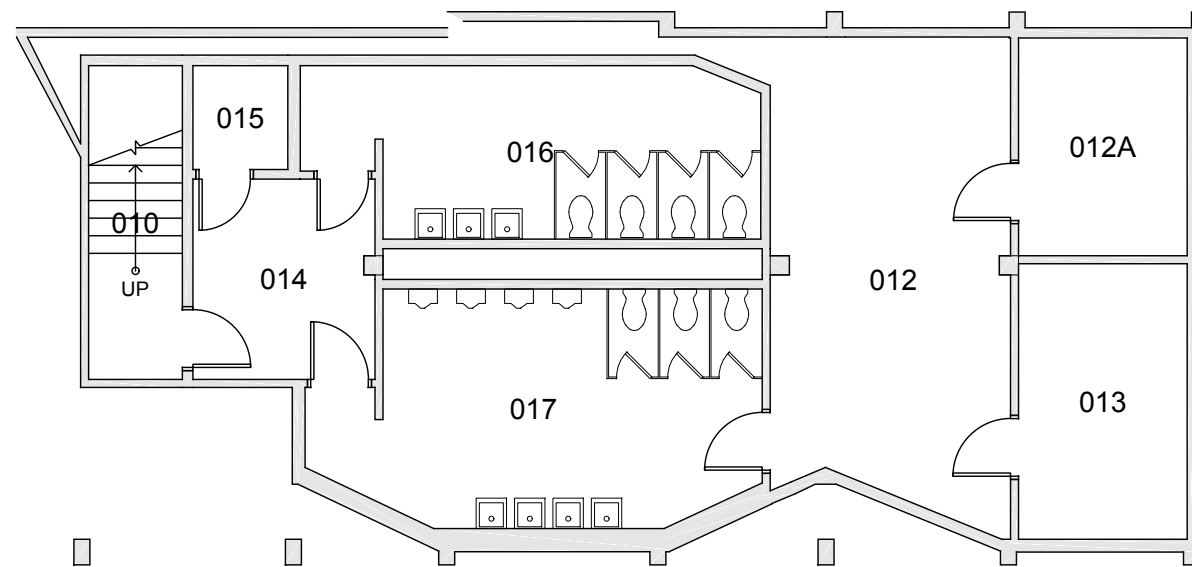

TRUE NORTH

Date Revised: 03/14/2016

HUMANITIES BUILDING

BASEMENT

Last Sync With FAMIS: 09/25/2015

Building/Zone	HU
Floor #	B

Western Washington University (WWU) makes these documents available on an "as is" basis. All warranties and representations of any kind with regard to said documents are disclaimed, including the implied warranties of merchantability and fitness for a particular use. WWU does not warrant the documents against deficiencies of any kind.

TRUE NORTH

Date Revised: 03/14/2016

HUMANITIES BUILDING

FLOOR 1

Last Sync With FAMIS: 09/25/2015

Building/Zone
HU
Floor #
1

Western Washington University (WWU) makes these documents available on an "as is" basis. All warranties and representations of any kind with regard to said documents are disclaimed, including the implied warranties of merchantability and fitness for a particular use. WWU does not warrant the documents against deficiencies of any kind.