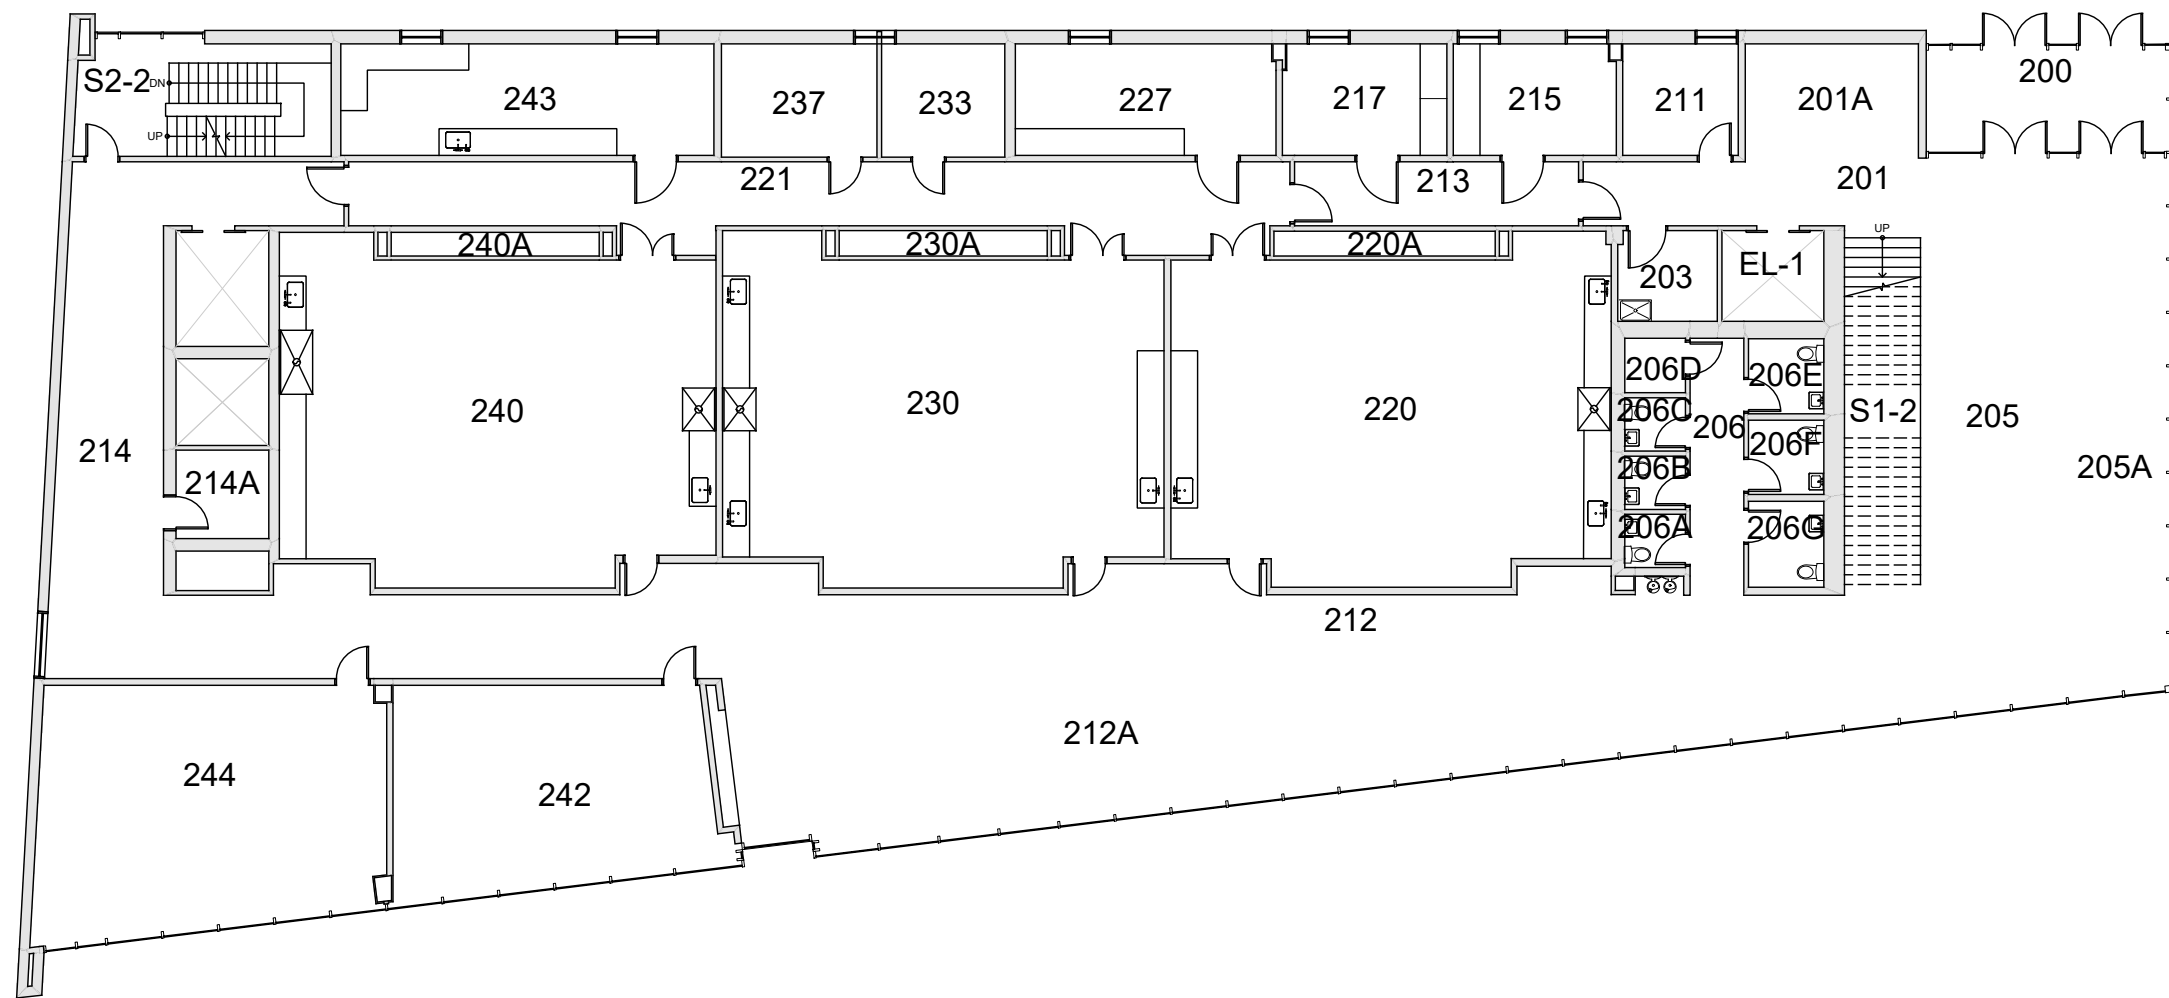

INTERDISCIPLINARY SCIENCE BUILDING	
FLOOR 1	
Last Drawing Revision: 08/15/2022	Last Sync With AIM: 08/15/2022

Building	IS
Floor #	1

BASE FLOOR PLAN

Western Washington University (WWU) makes these documents available on an "as is" basis. All warranties and representations of any kind with regard to said documents are disclaimed, including the implied warranties of merchantability and fitness for a particular use. WWU does not warrant the documents against deficiencies of any kind.

INTERDISCIPLINARY SCIENCE BUILDING	
FLOOR 2	
Last Drawing Revision: 08/15/2022	Last Sync With AIM: 08/15/2022

Building	IS
Floor #	2

BASE FLOOR PLAN

Western Washington University (WWU) makes these documents available on an "as is" basis. All warranties and representations of any kind with regard to said documents are disclaimed, including the implied warranties of merchantability and fitness for a particular use. WWU does not warrant the documents against deficiencies of any kind.

TRUE NORTH

INTERDISCIPLINARY SCIENCE BUILDING
FLOOR 3

Last Drawing Revision: 08/15/2022

Last Sync With AIM: 08/15/2022

Building	IS
Floor #	3

BASE FLOOR PLAN

Western Washington University (WWU) makes these documents available on an "as is" basis. All warranties and representations of any kind with regard to said documents are disclaimed, including the implied warranties of merchantability and fitness for a particular use. WWU does not warrant the documents against deficiencies of any kind.

TRUE NORTH

INTERDISCIPLINARY SCIENCE BUILDING
FLOOR 5 - PENTHOUSE

Last Drawing Revision: 08/15/2022

Last Sync With AIM: 08/15/2022

Building	IS
Floor #	5