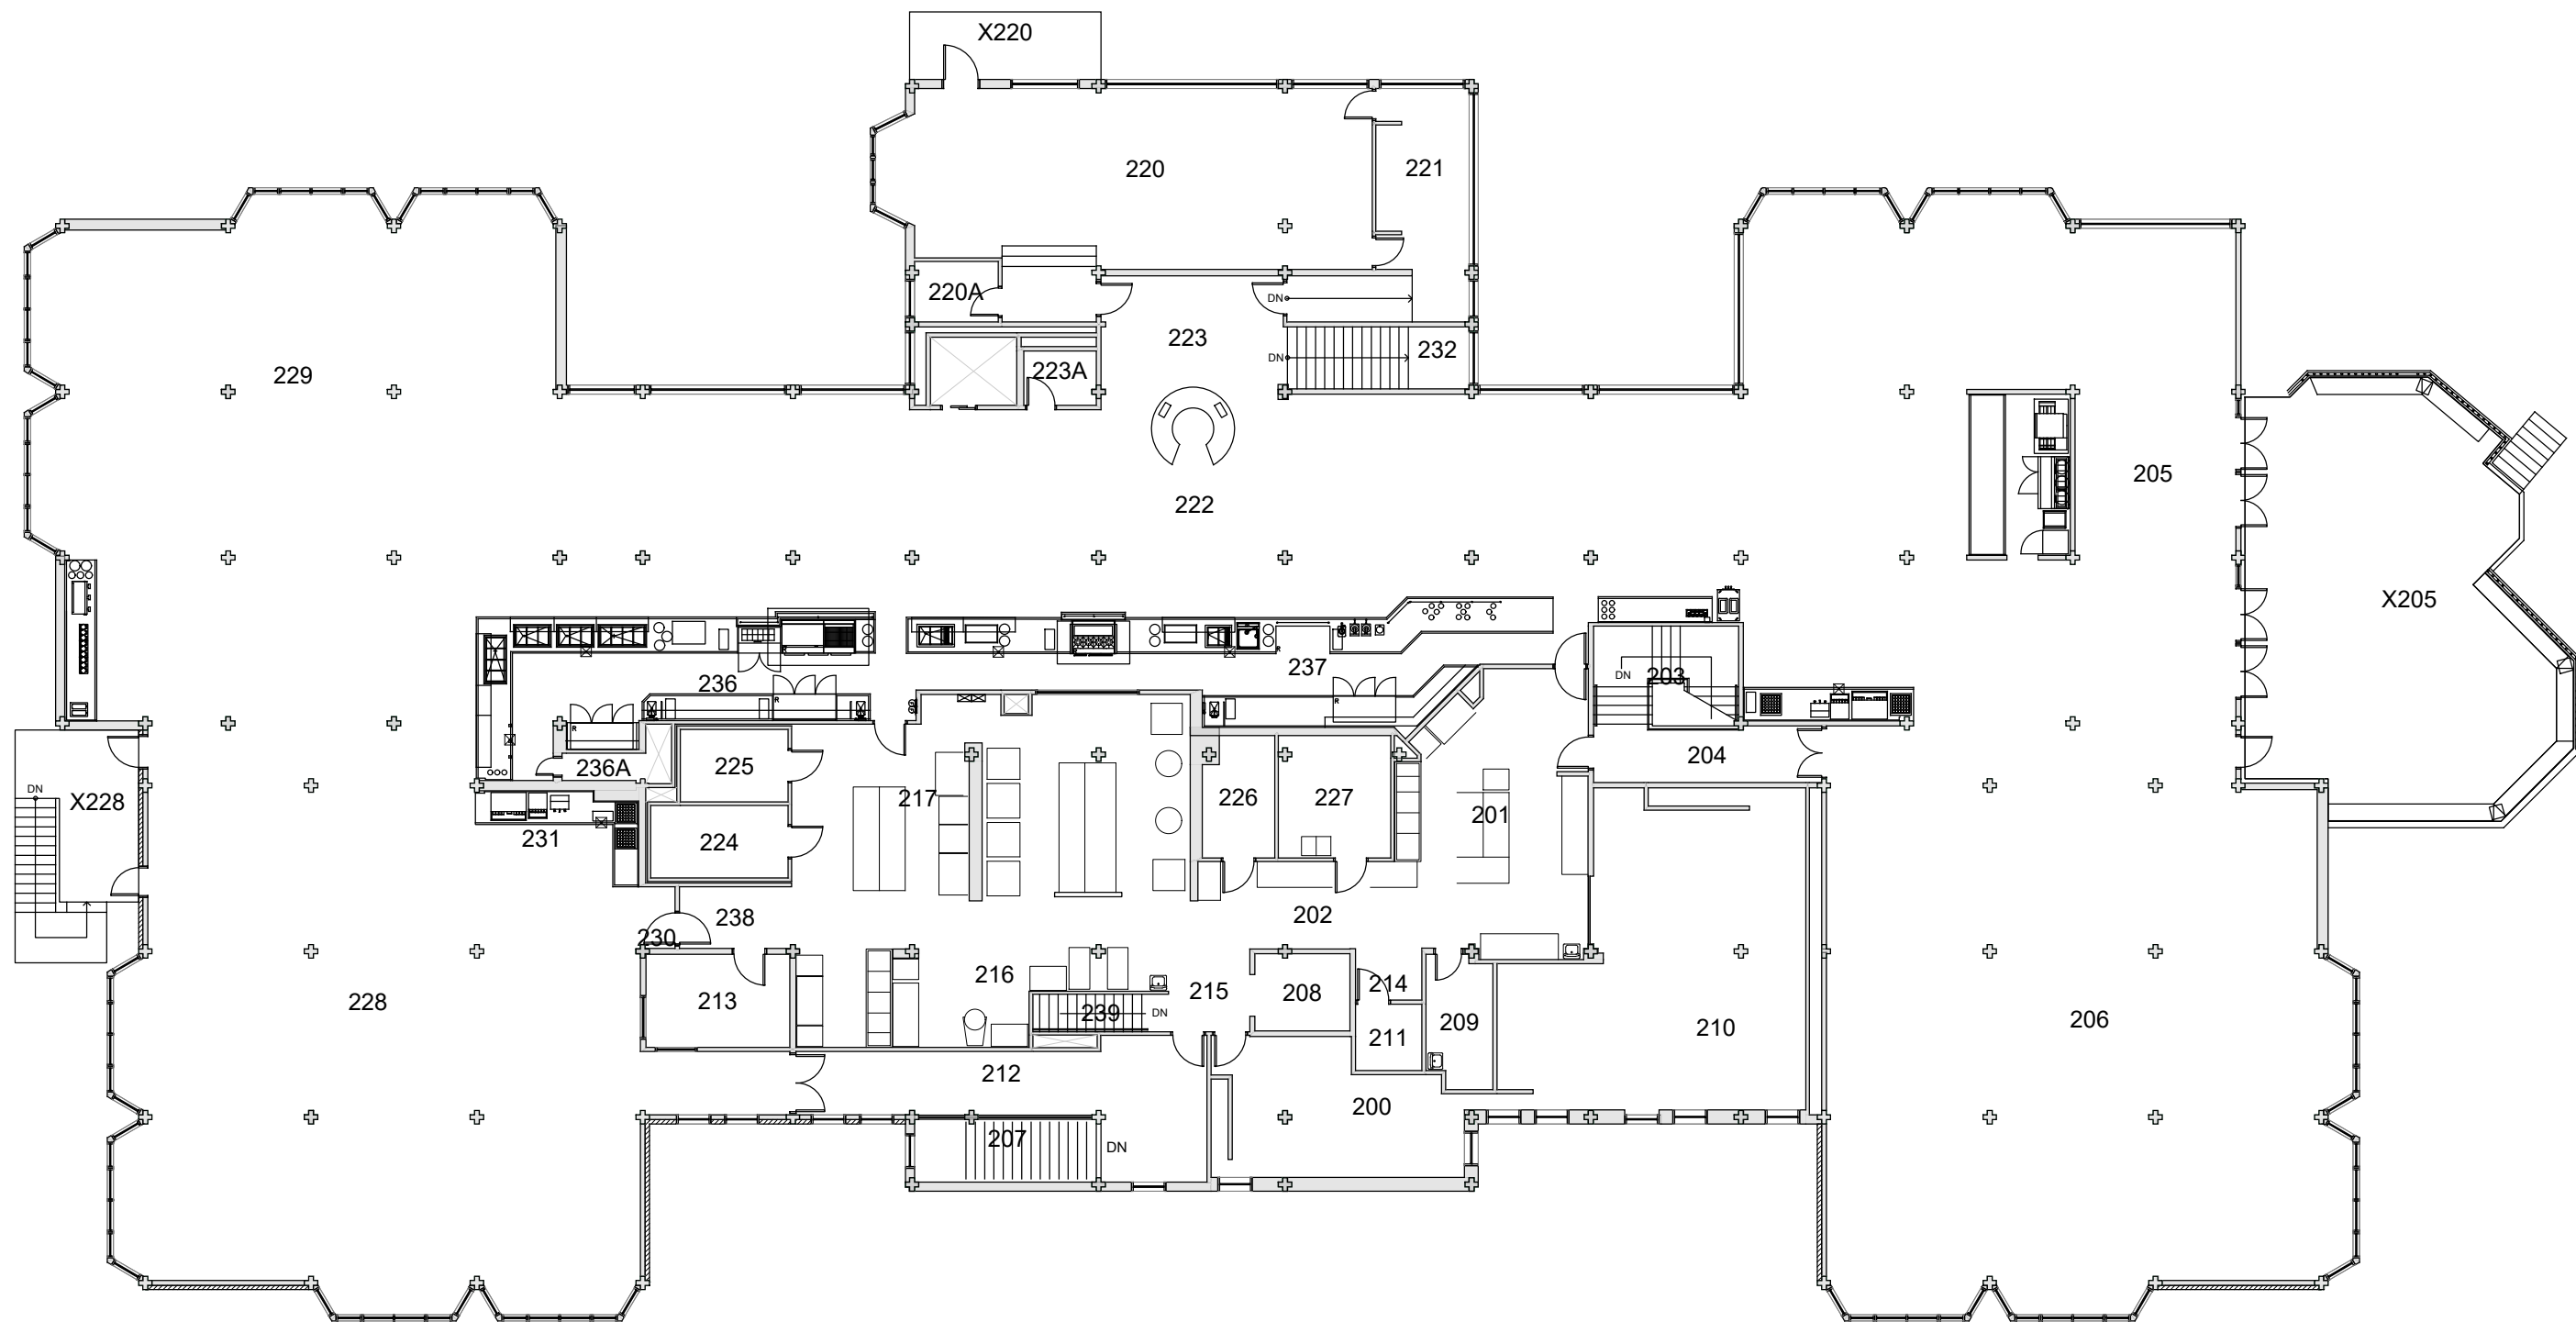

BASE FLOOR PLAN

Western Washington University (WWU) makes these documents available on an "as is" basis. All warranties and representations of any kind with regard to said documents are disclaimed, including the implied warranties of merchantability and fitness for a particular use. WWU does not warrant the documents against deficiencies of any kind.

RIDGWAY COMMONS	
FLOOR 1	
Last Drawing Revision: 01/22/2021	Last Sync With AIM: 01/22/2021

Building	RC
Floor #	1

BASE FLOOR PLAN

Western Washington University (WWU) makes these documents available on an "as is" basis. All warranties and representations of any kind with regard to said documents are disclaimed, including the implied warranties of merchantability and fitness for a particular use. WWU does not warrant the documents against deficiencies of any kind.

RIDGWAY COMMONS	
FLOOR 2	
Last Drawing Revision: 01/22/2021	Last Sync With AIM: 01/22/2021

Building RC
Floor # 2