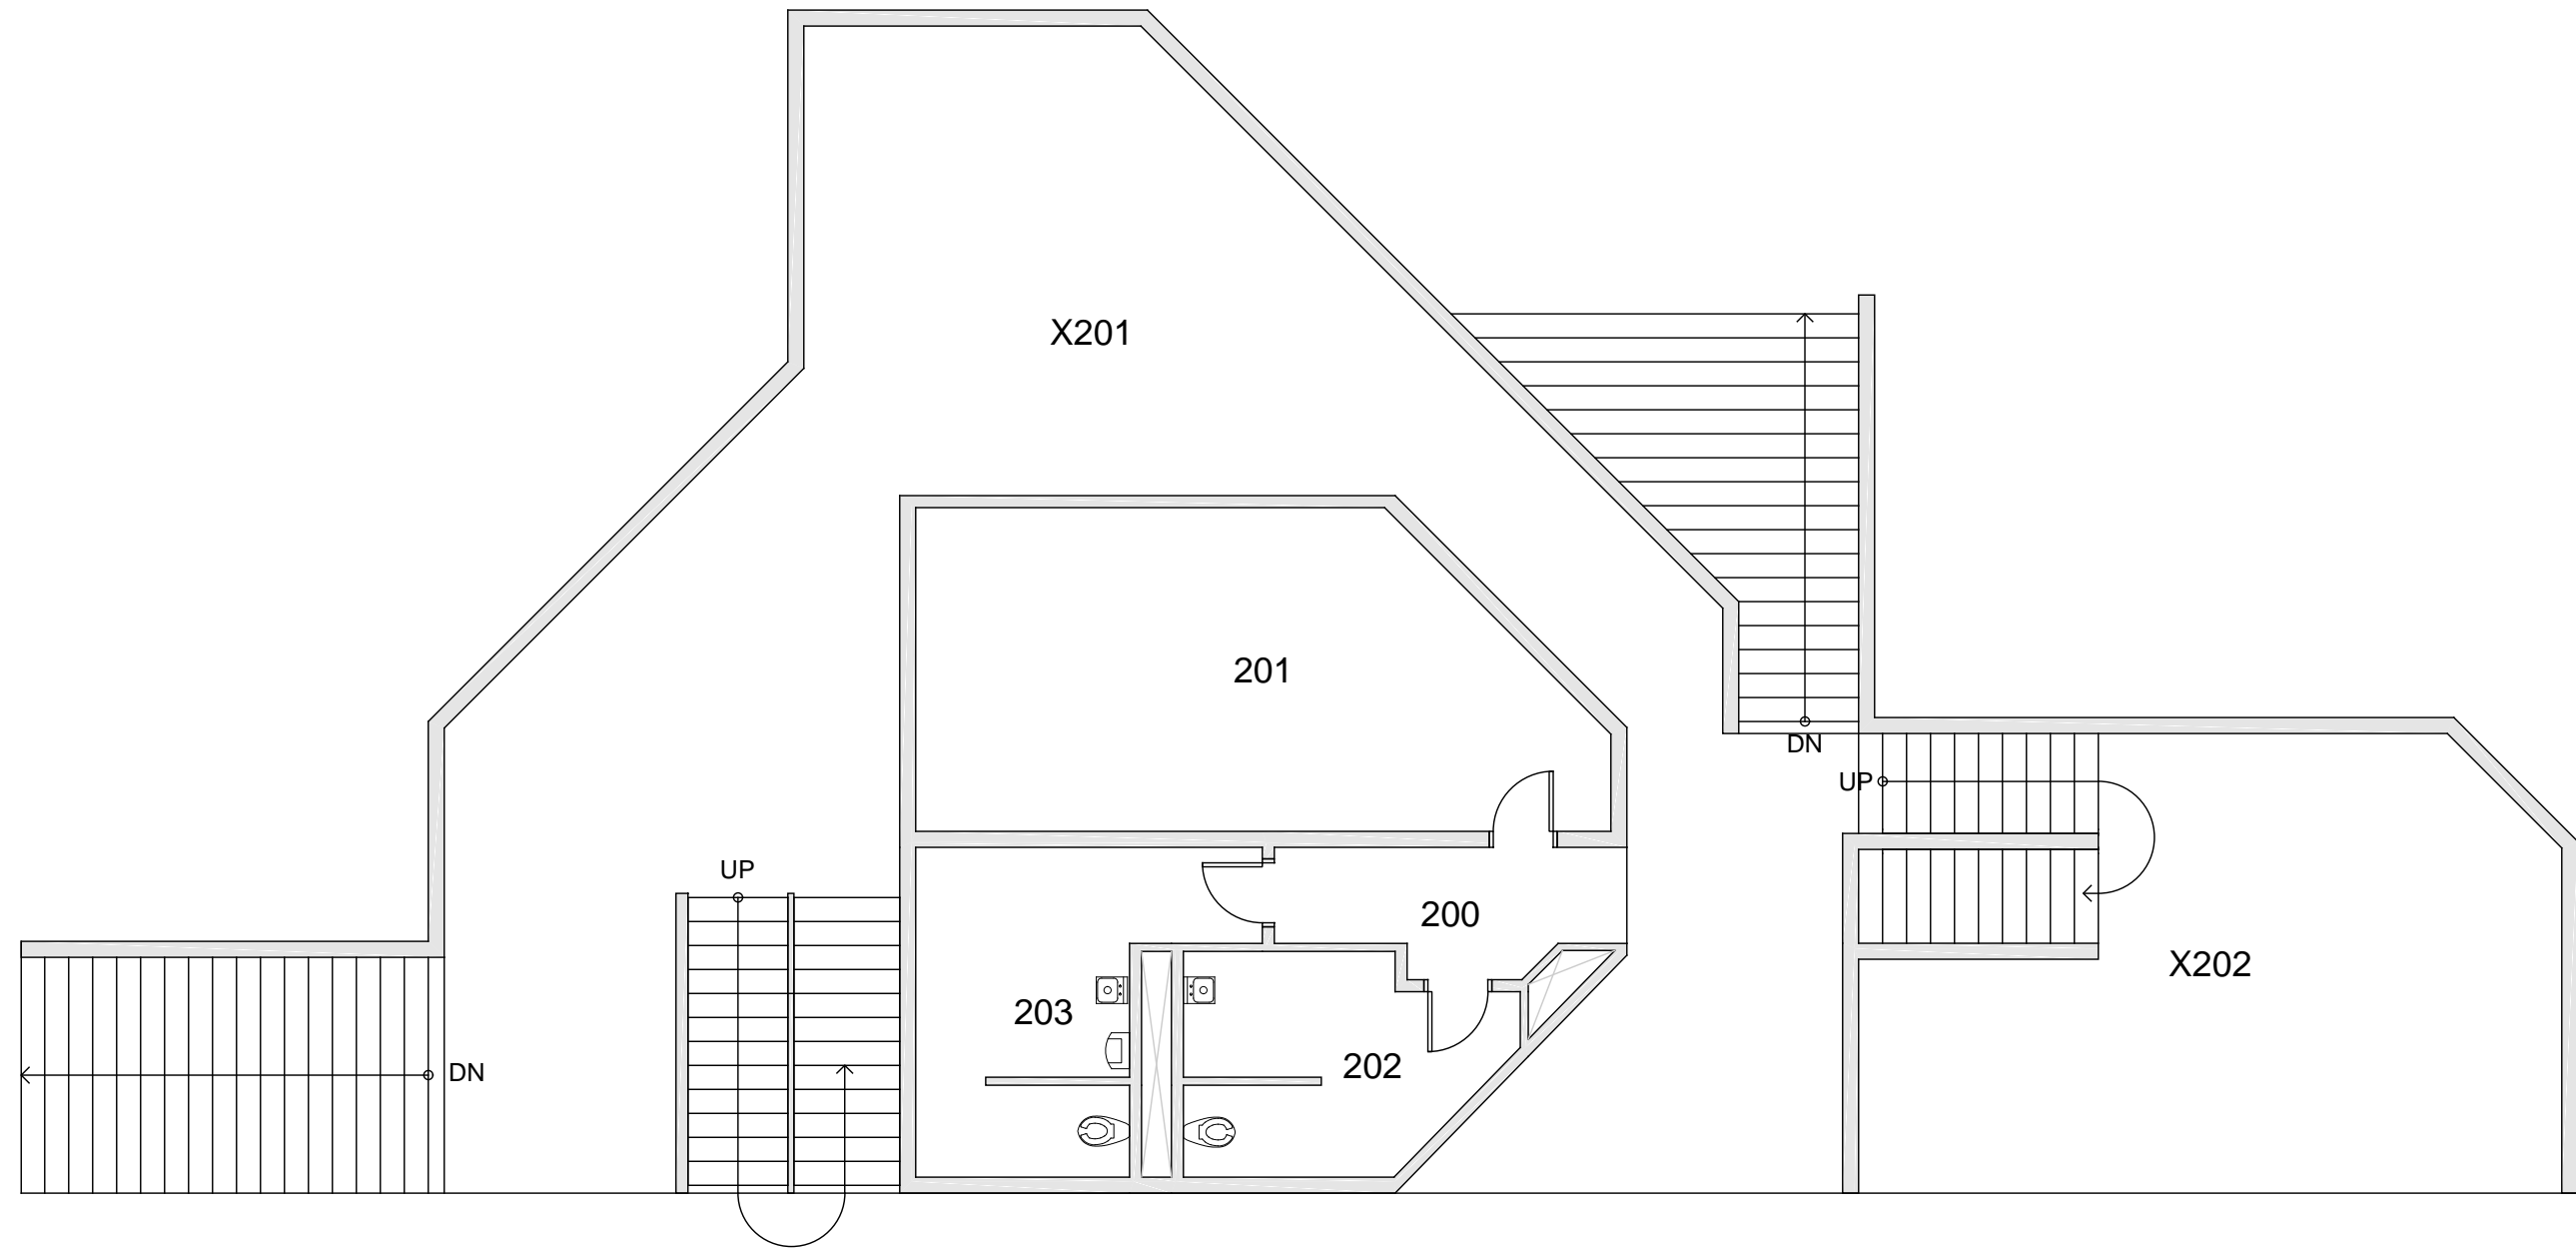

Western Washington University (WWU) makes these documents available on an "as is" basis. All warranties and representations of any kind with regard to said documents are disclaimed, including the implied warranties of merchantability and fitness for a particular use. WWU does not warrant the documents against deficiencies of any kind.

TRUE NORTH

BASEBALL FIELD STORAGE

ROOF

Date Revised: 03/11/2016

Last Sync With FAMIS: 02/08/2016

Building/Zone	SB
Floor #	2