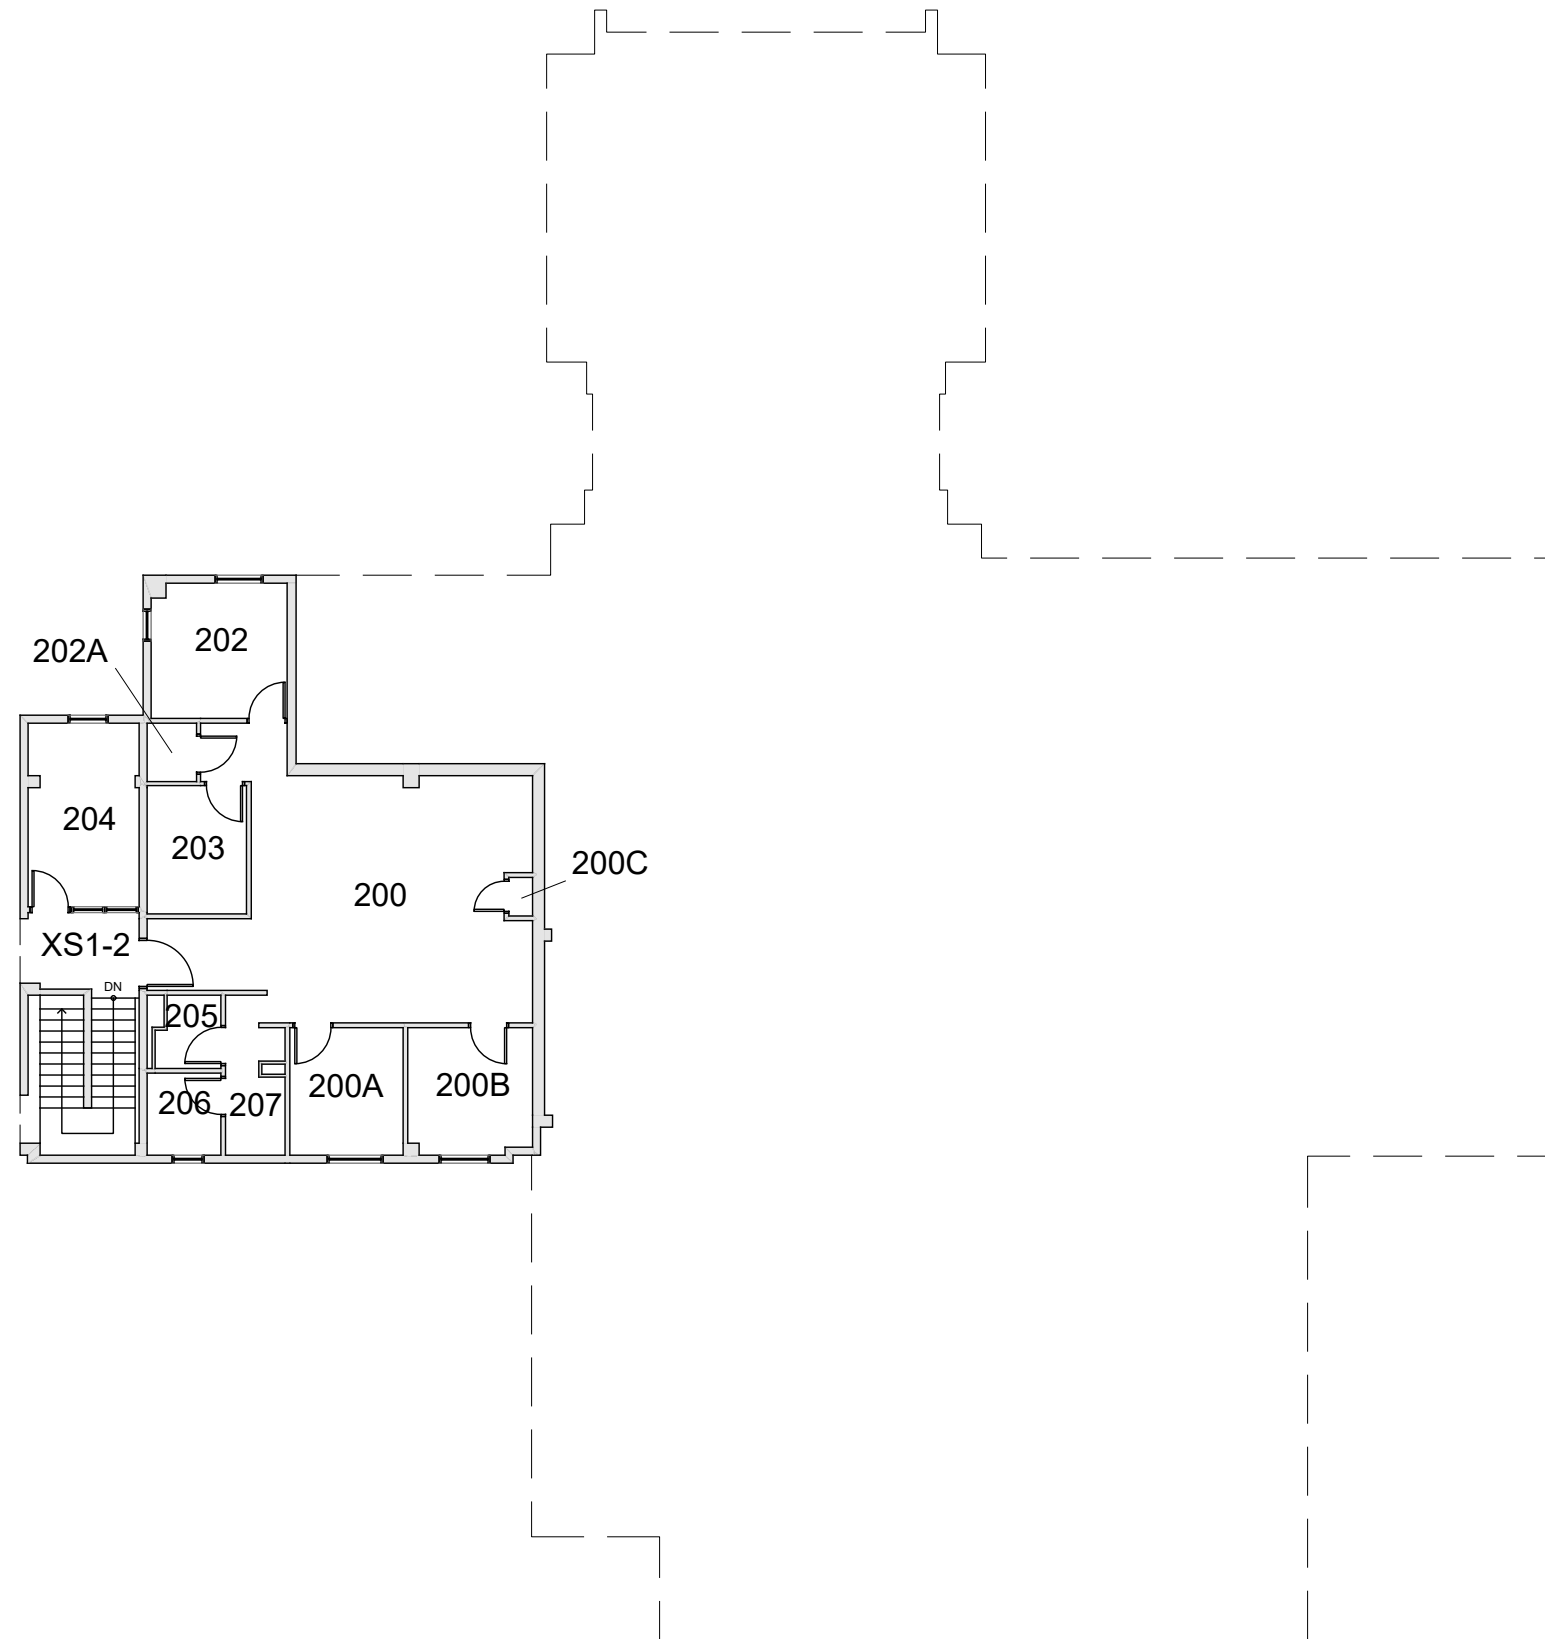

BASE FLOOR PLAN

Western Washington University (WWU) makes these documents available on an "as is" basis. All warranties and representations of any kind with regard to said documents are disclaimed, including the implied warranties of merchantability and fitness for a particular use. WWU does not warrant the documents against deficiencies of any kind.

<p>STEAM PLANT FLOOR 1</p>	<p>Last Sync With AIM: 03/08/2022</p>
<p>Last Drawing Revision: 03/08/2022</p>	

Building	SP
Floor #	1

BASE FLOOR PLAN

Western Washington University (WWU) makes these documents available on an "as is" basis. All warranties and representations of any kind with regard to said documents are disclaimed, including the implied warranties of merchantability and fitness for a particular use. WWU does not warrant the documents against deficiencies of any kind.

TRUE NORTH

STEAM PLANT
FLOOR 2

Last Drawing Revision: 03/08/2022

Last Sync With AIM: 03/08/2022

Building	SP
Floor #	2