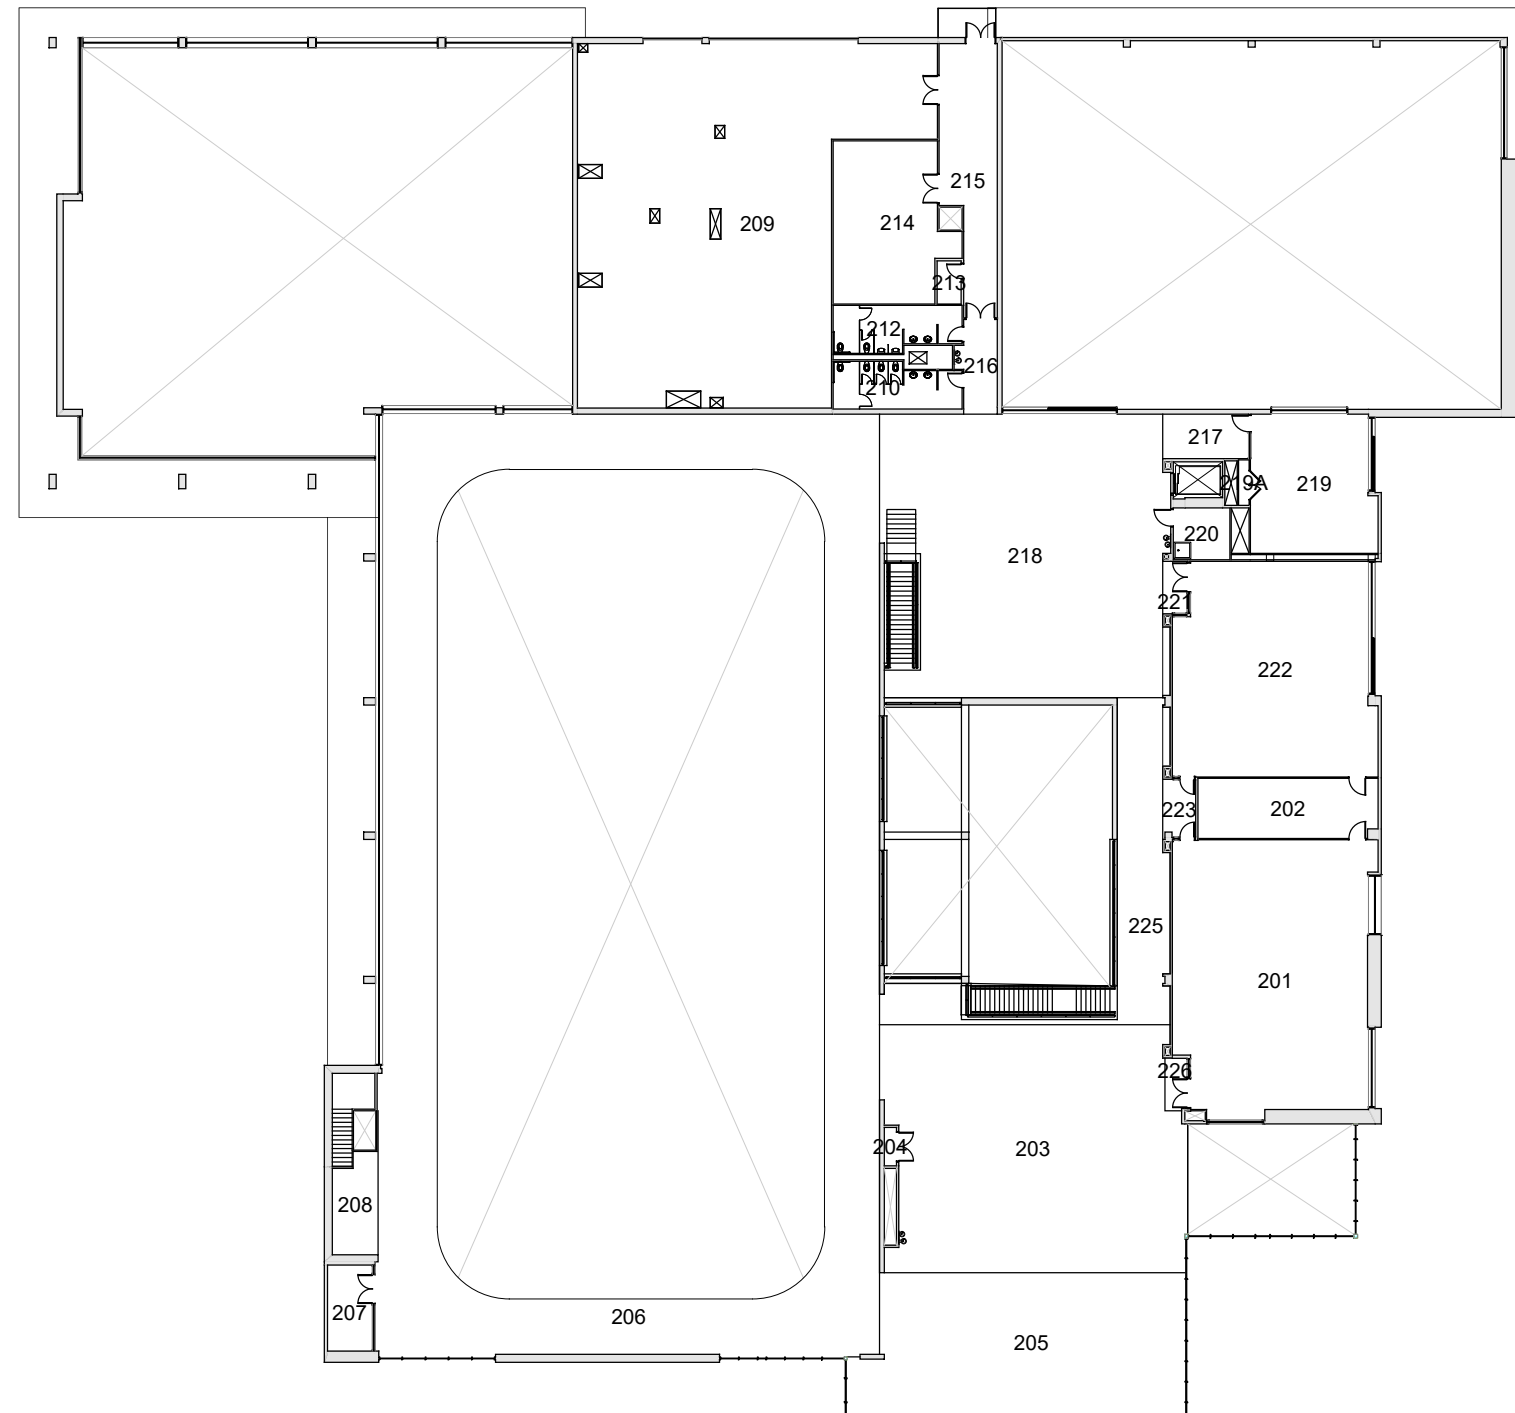

TRUE NORTH

WADE KING STUDENT RECREATION CENTER
BASEMENT

Last Drawing Revision: 12/19/2019

Last Sync With AIM: 02/09/2017

Building	SV
Floor #	B

BASE FLOOR PLAN

Western Washington University (WWU) makes these documents available on an "as is" basis. All warranties and representations of any kind with regard to said documents are disclaimed, including the implied warranties of merchantability and fitness for a particular use. WWU does not warrant the documents against deficiencies of any kind.

WADE KING STUDENT RECREATION CENTER
FLOOR 1

Last Drawing Revision: 12/19/2019

Last Sync With AIM: 02/09/2017

Building	SV
Floor #	1

BASE FLOOR PLAN

Western Washington University (WWU) makes these documents available on an "as is" basis. All warranties and representations of any kind with regard to said documents are disclaimed, including the implied warranties of merchantability and fitness for a particular use. WWU does not warrant the documents against deficiencies of any kind.

WADE KING STUDENT RECREATION CENTER
FLOOR 2

Last Drawing Revision: 12/19/2019

Last Sync With AIM: 02/09/2017

Building	SV
Floor #	2