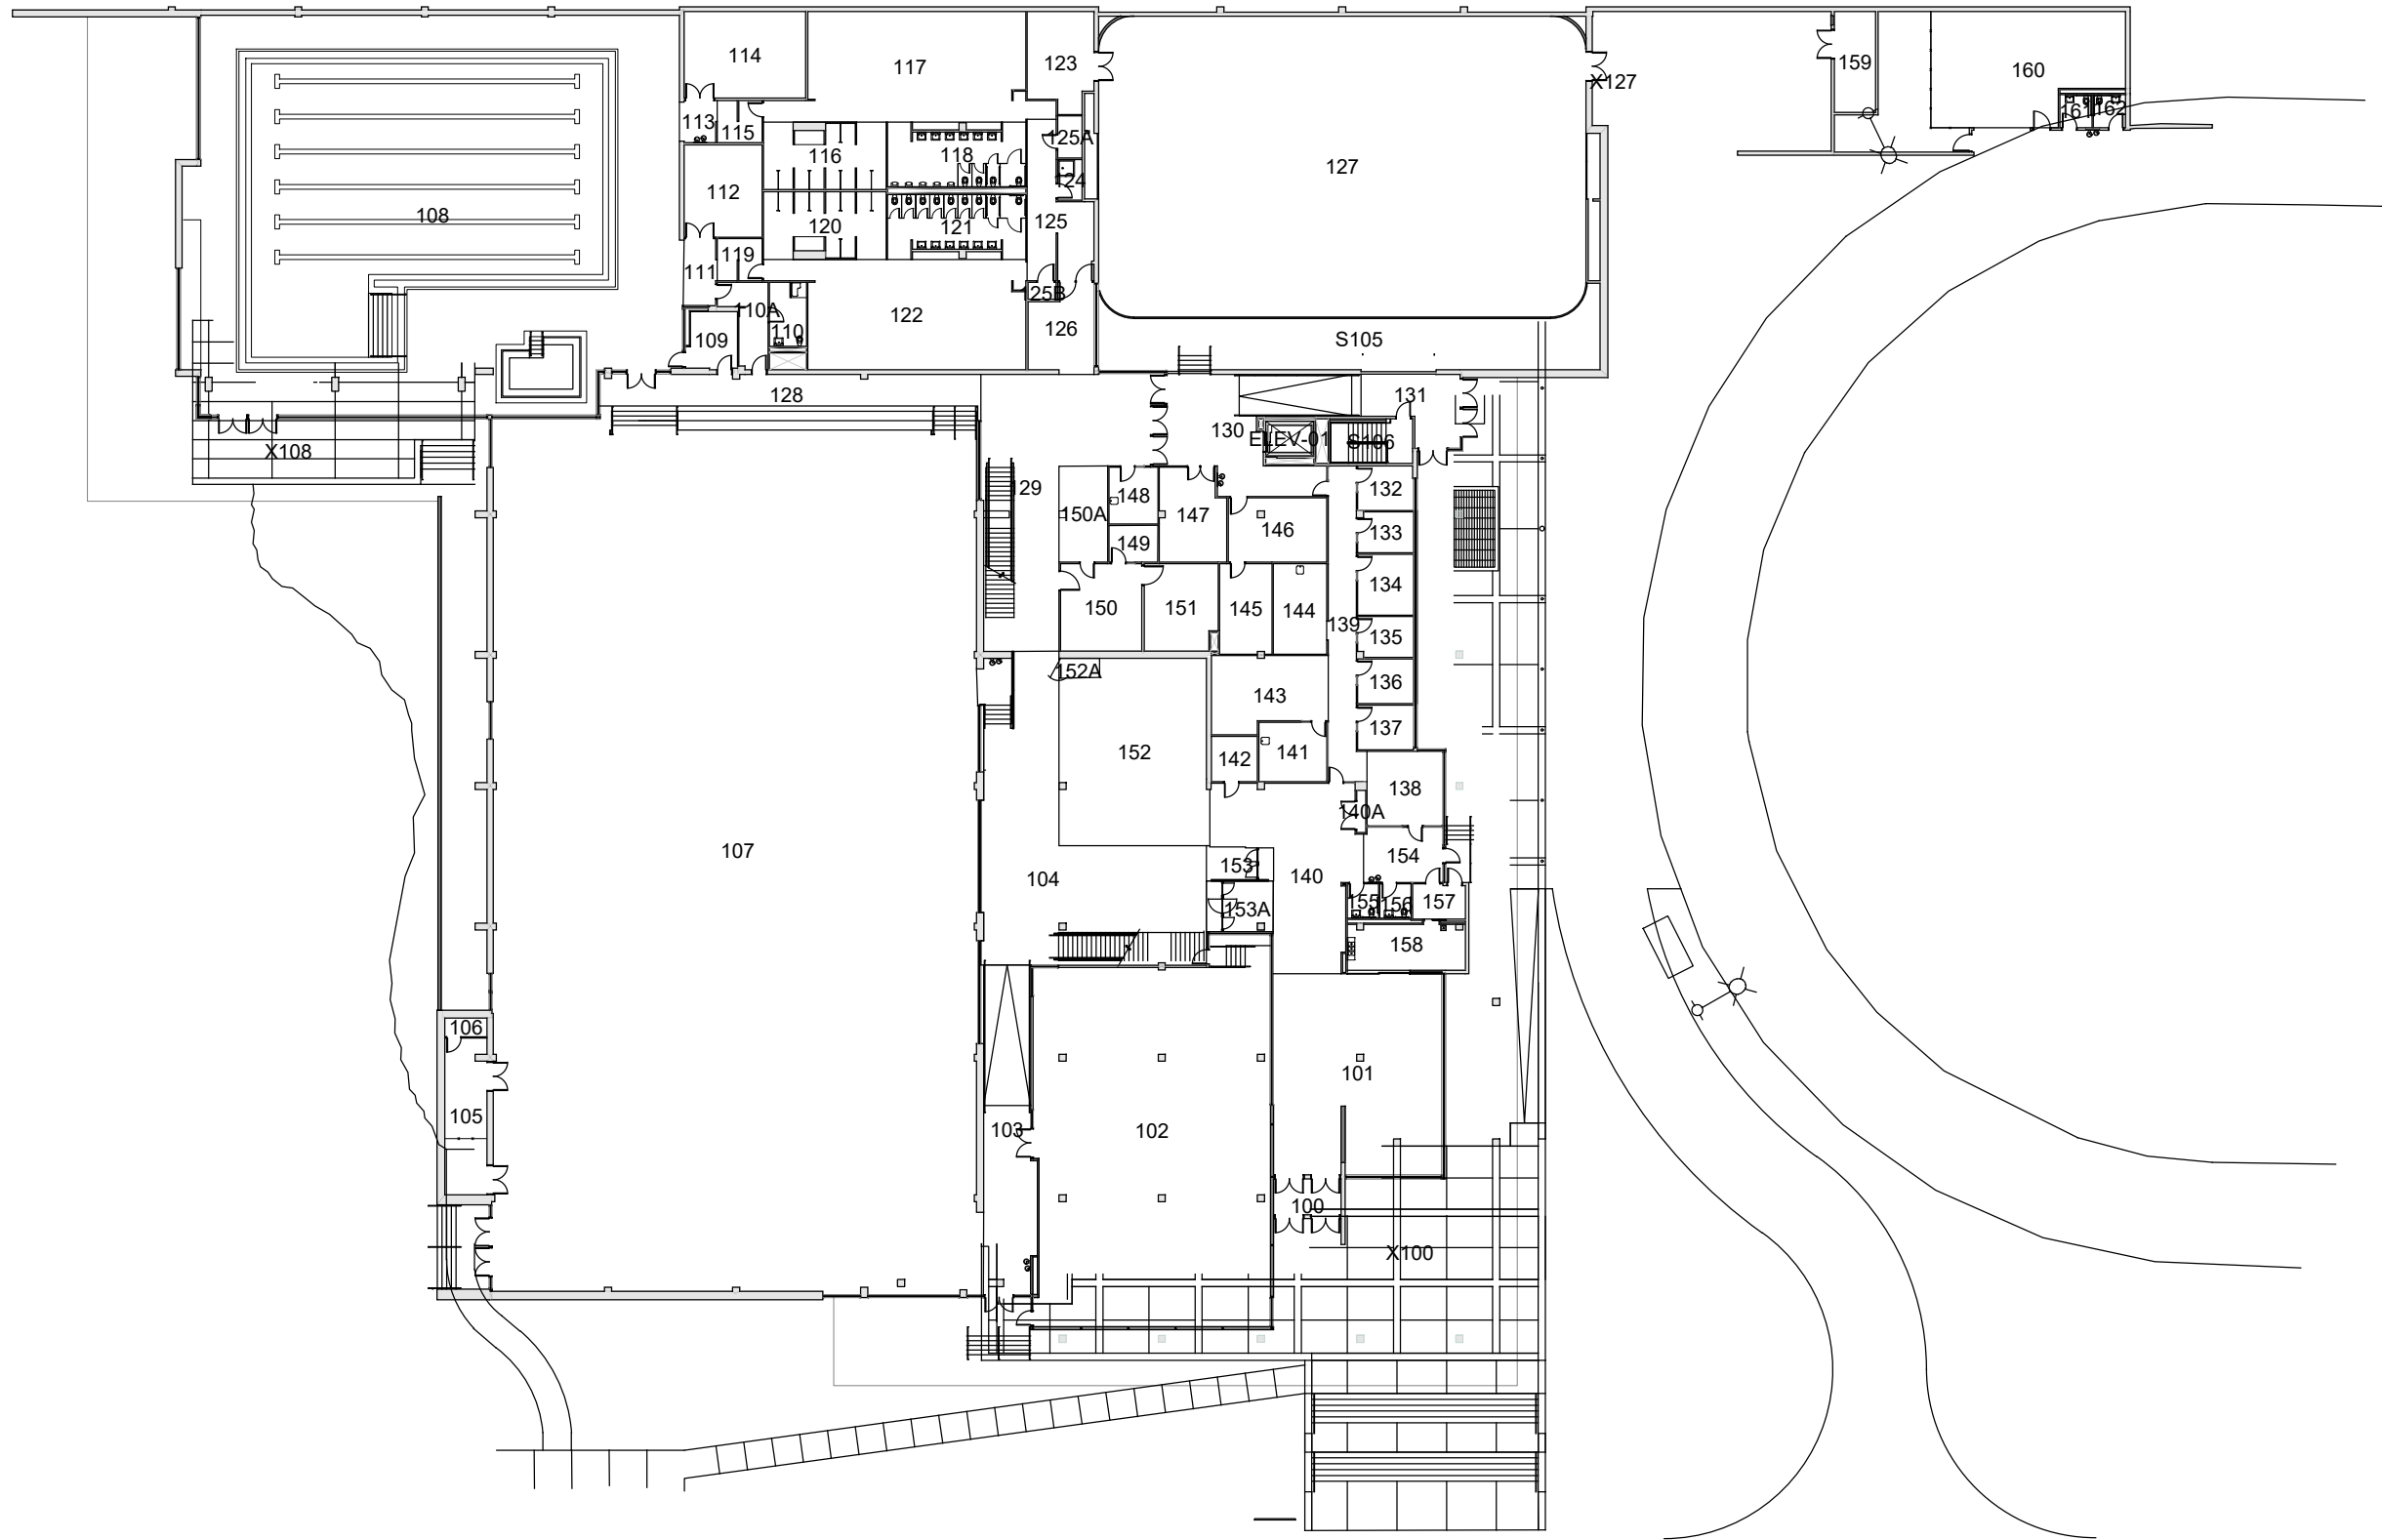

TRUE NORTH

WADE KING STUDENT RECREATION CENTER
BASEMENT

Last Drawing Revision: 12/19/2019

Last Sync With AIM: 02/09/2017

Building	SV
Floor #	B

BASE FLOOR PLAN

Western Washington University (WWU) makes these documents available on an "as is" basis. All warranties and representations of any kind with regard to said documents are disclaimed, including the implied warranties of merchantability and fitness for a particular use. WWU does not warrant the documents against deficiencies of any kind.

WADE KING STUDENT RECREATION CENTER
FLOOR 1

Last Drawing Revision: 12/19/2019

Last Sync With AIM: 02/09/2017

Building	SV
Floor #	1

BASE FLOOR PLAN

Western Washington University (WWU) makes these documents available on an "as is" basis. All warranties and representations of any kind with regard to said documents are disclaimed, including the implied warranties of merchantability and fitness for a particular use. WWU does not warrant the documents against deficiencies of any kind.

WADE KING STUDENT RECREATION CENTER
FLOOR 2

Last Drawing Revision: 12/19/2019

Last Sync With AIM: 02/09/2017

Building	SV
Floor #	2